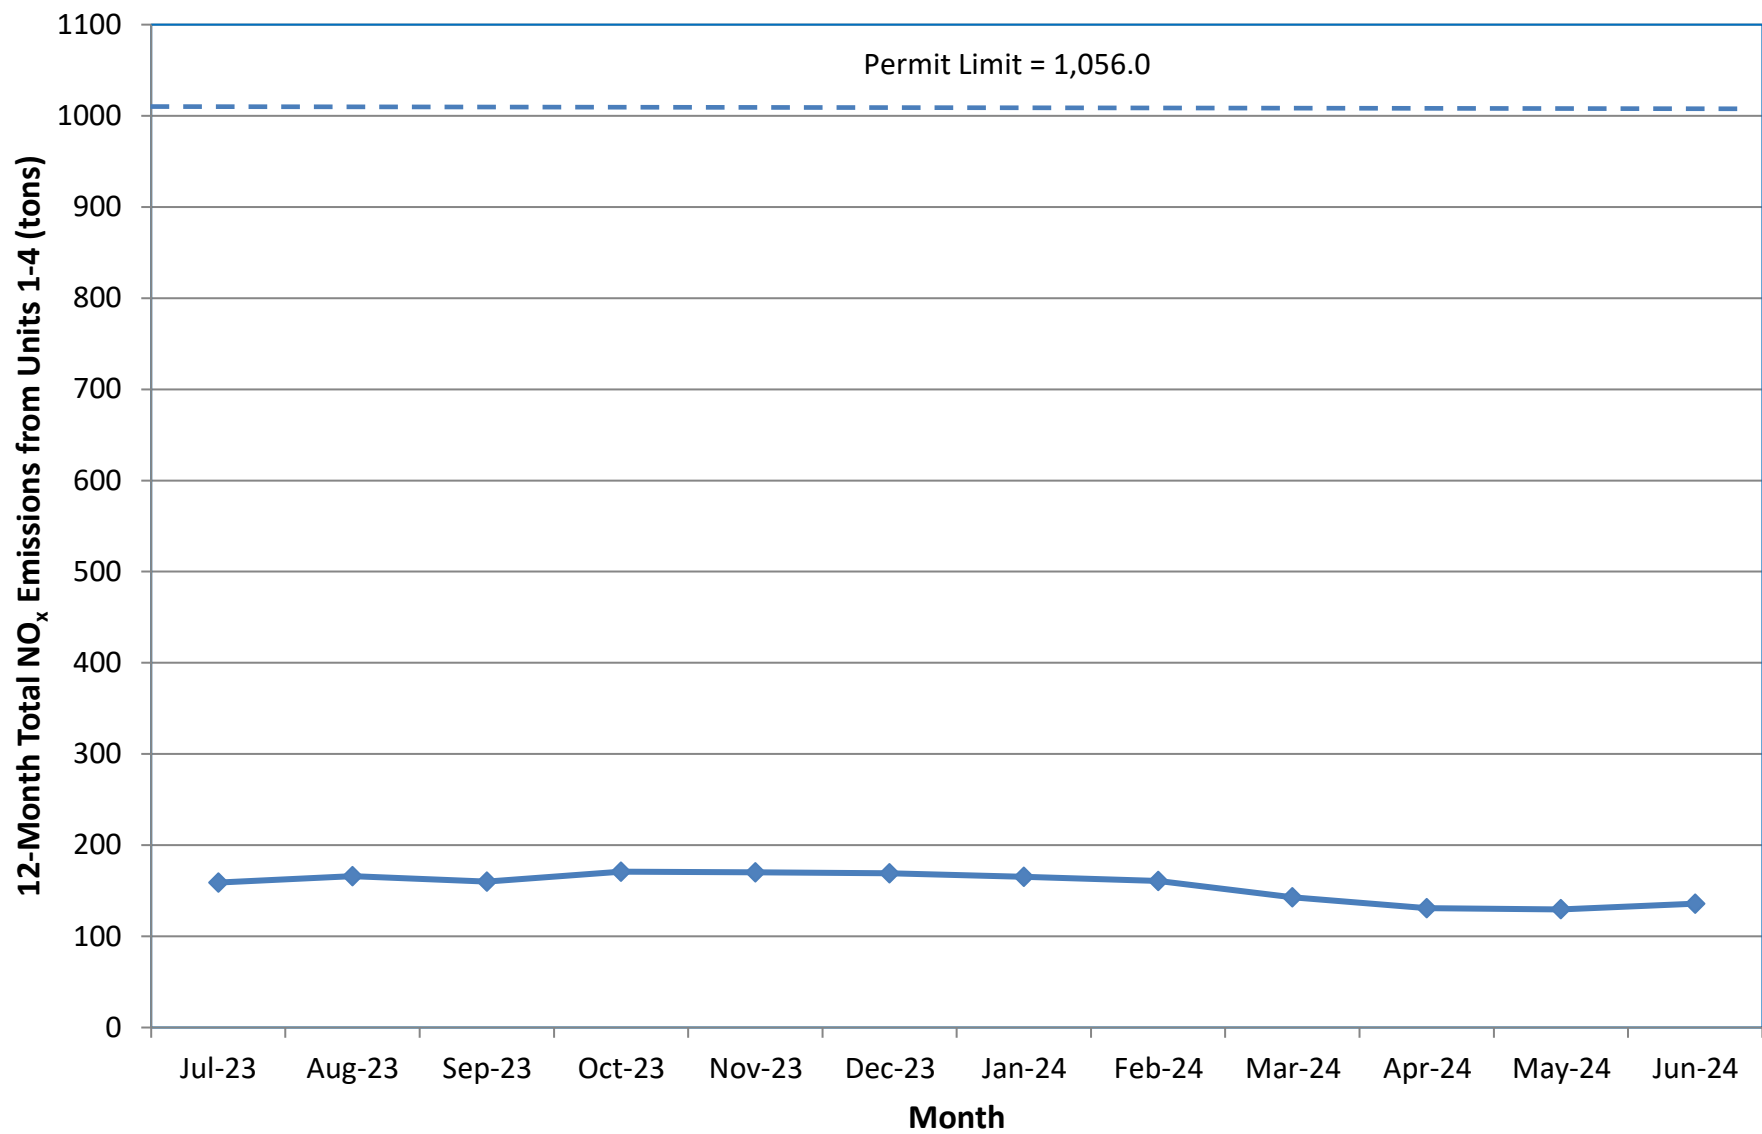

## 12-Month Rolling Total NO<sub>x</sub> Emissions from Units 1-4 Santan Generating Station

### 12-Month Rolling Total CO Emissions from Units 1-4 Santan Generating Station

## 12-Month Rolling Total PM<sub>10</sub> Emissions from Units 1-4 Santan Generating Station

# 12-Month Rolling Total VOC Emissions from Units 1-4 Santan Generating Station