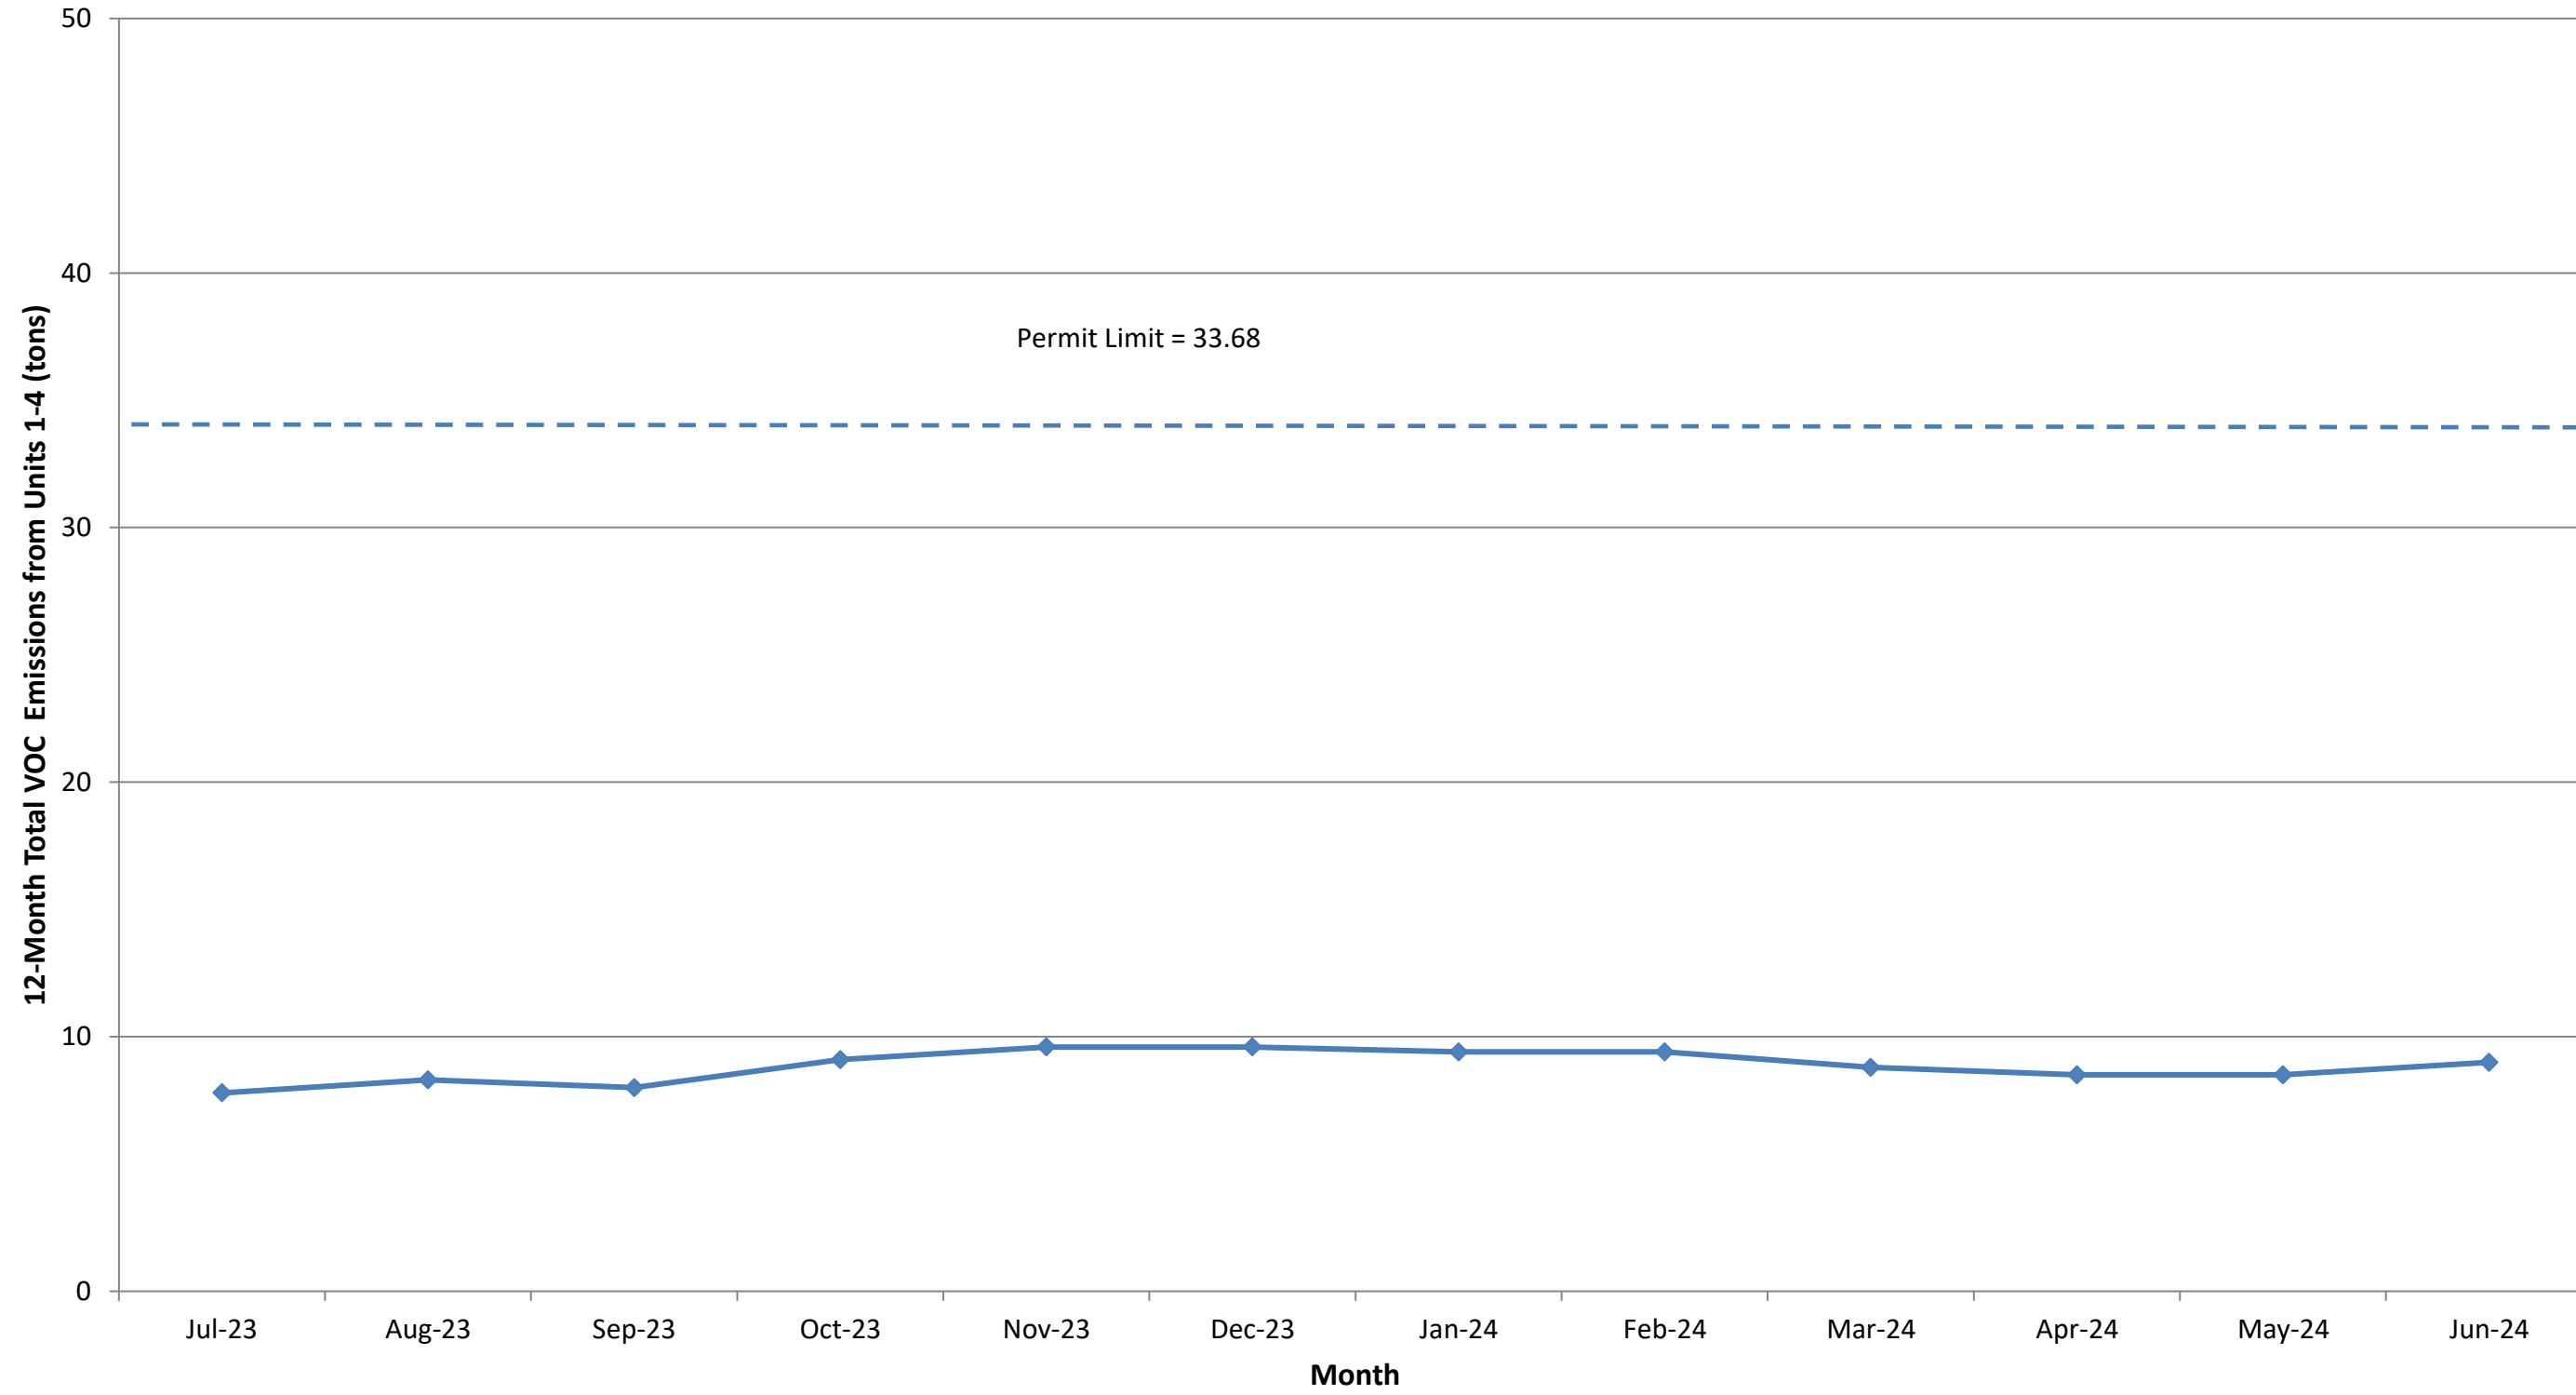

## 12-Month Rolling Total NO<sub>x</sub> Emissions from Units 1-4 Santan Generating Station

### 12-Month Rolling Total CO Emissions from Units 1-4 Santan Generating Station

## 12-Month Rolling Total PM<sub>10</sub> Emissions from Units 1-4 Santan Generating Station

# 12-Month Rolling Total VOC Emissions from Units 1-4 Santan Generating Station