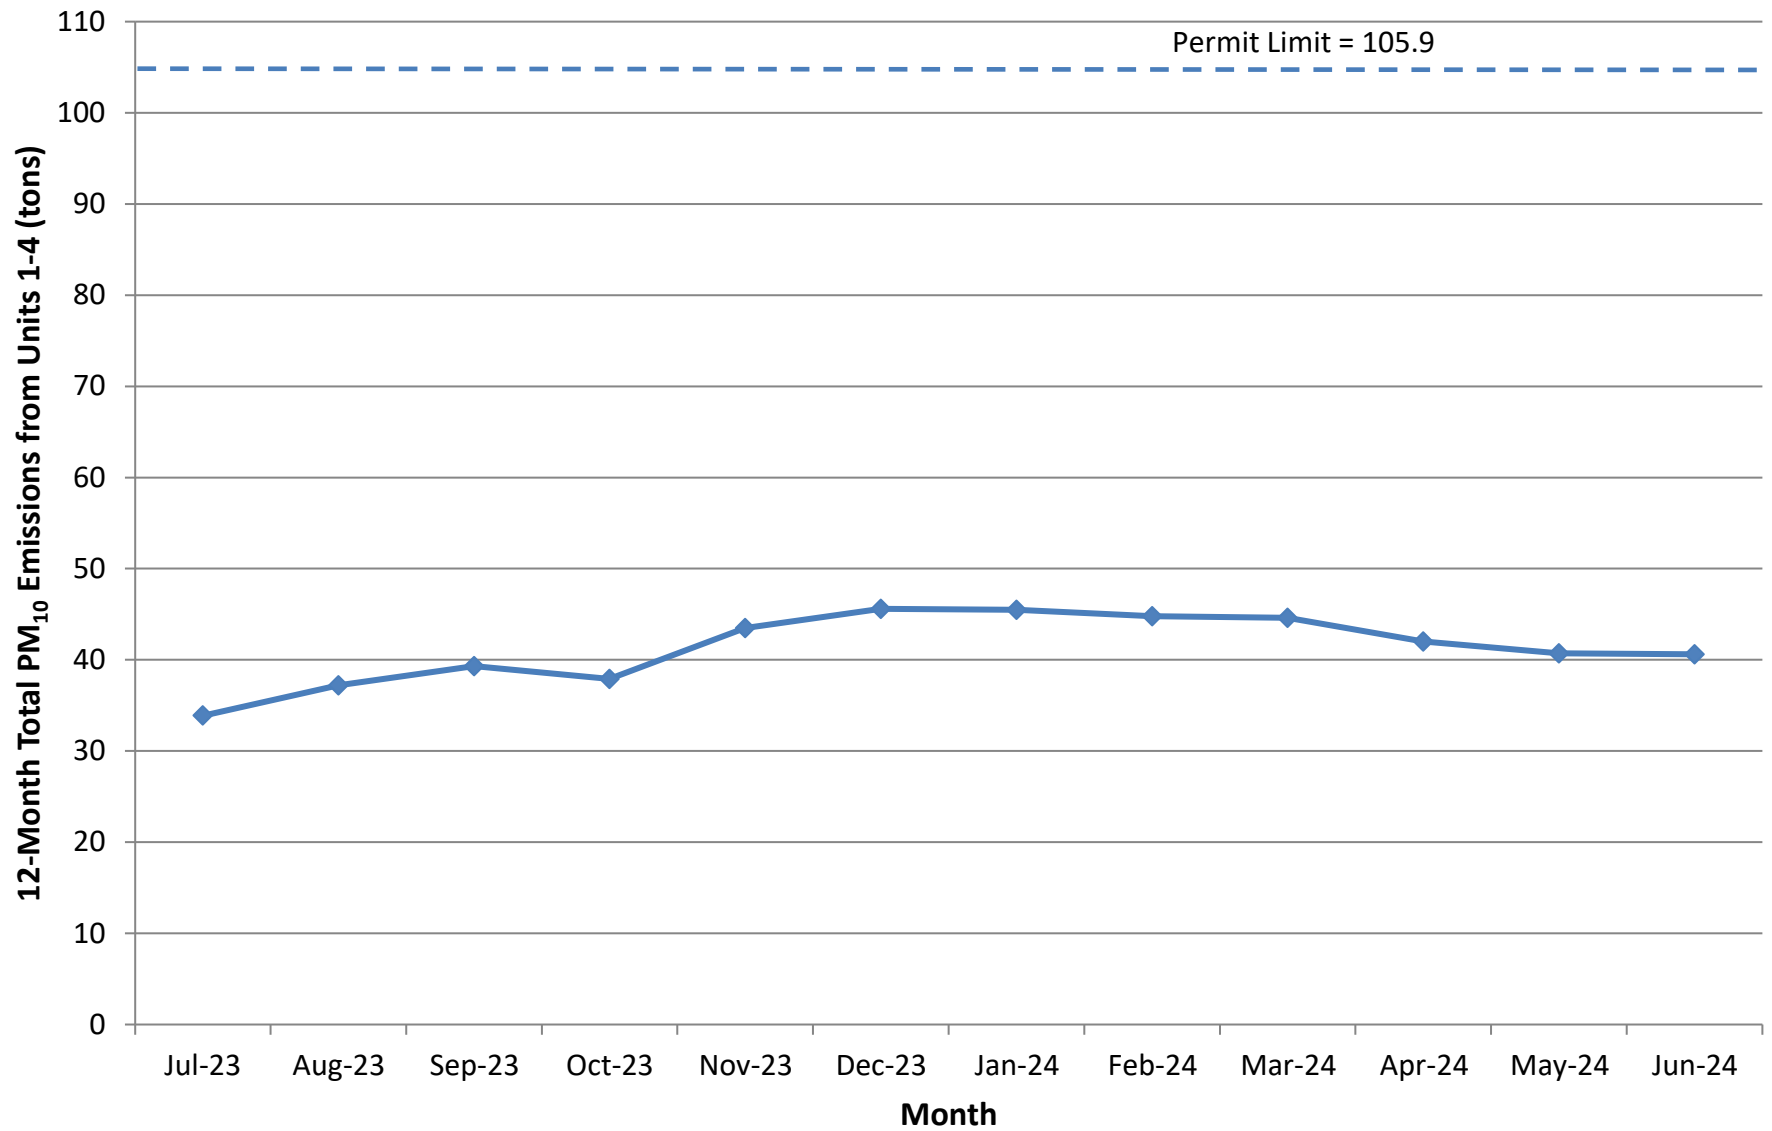

## 12-Month Rolling Total NO<sub>x</sub> Emissions from Units 1-4 Santan Generating Station

### 12-Month Rolling Total CO Emissions from Units 1-4 Santan Generating Station

## 12-Month Rolling Total PM<sub>10</sub> Emissions from Units 1-4 Santan Generating Station