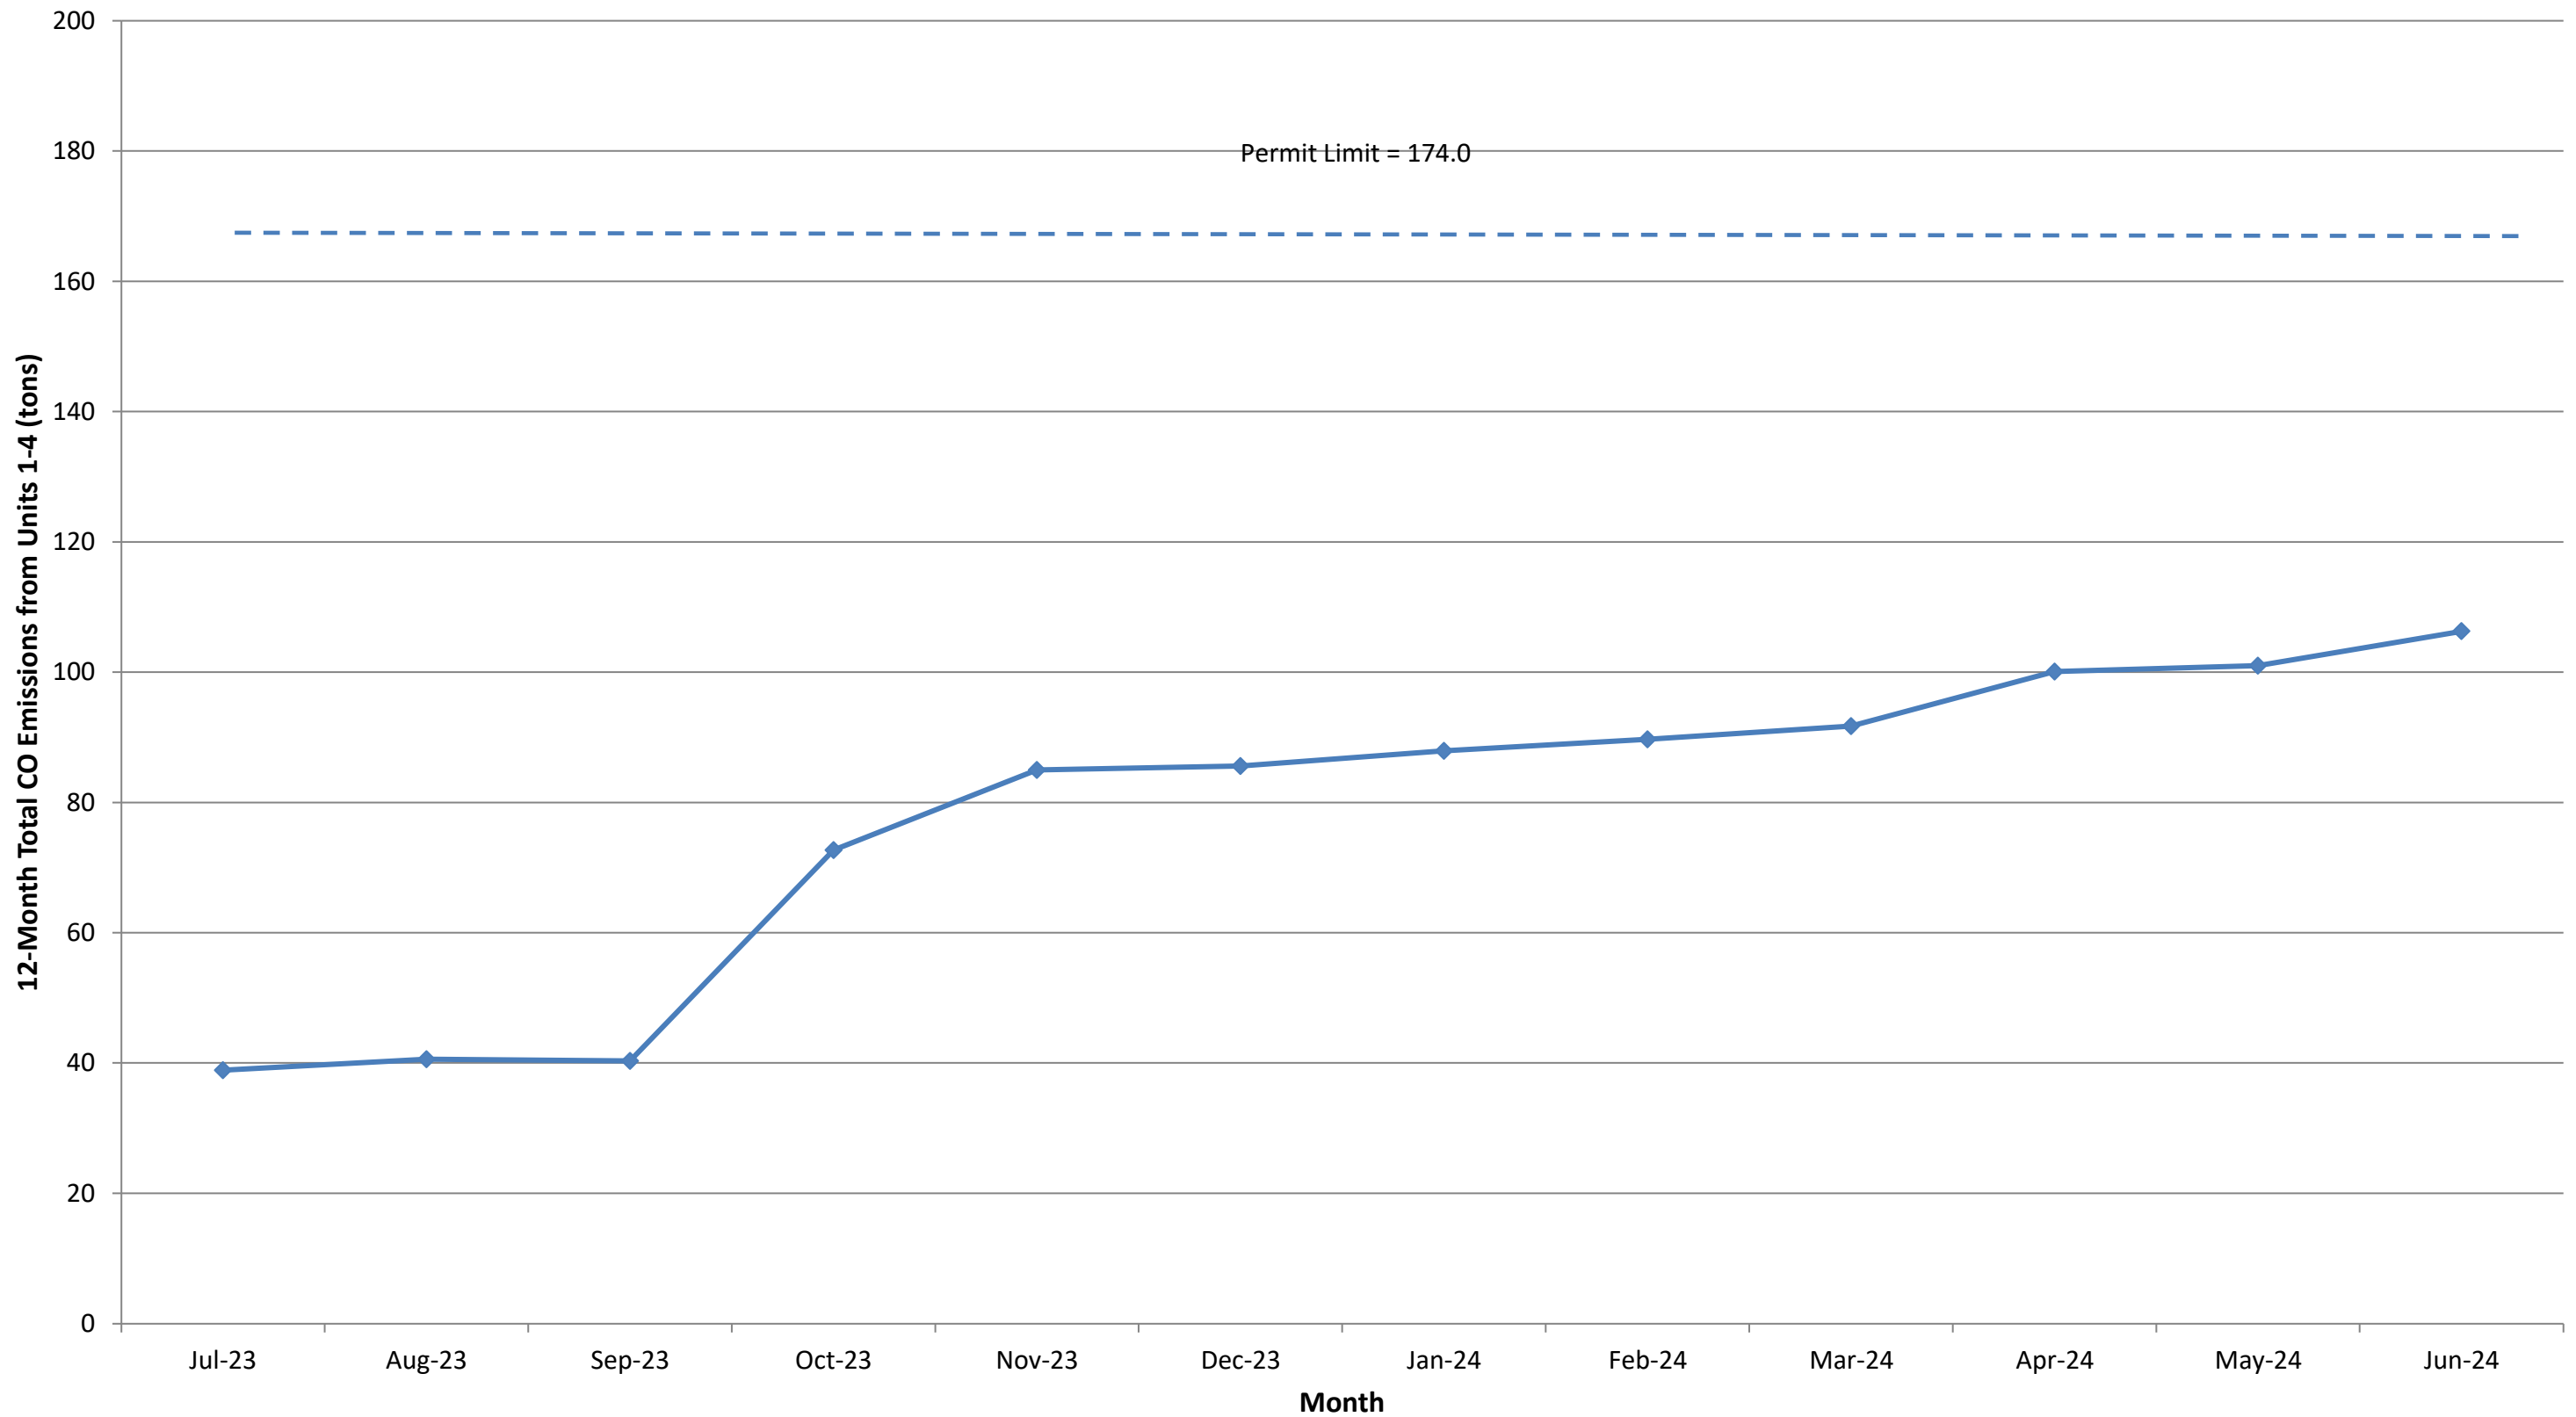

## 12-Month Rolling Total NO<sub>x</sub> Emissions from Units 1-4 Santan Generating Station

### 12-Month Rolling Total CO Emissions from Units 1-4 Santan Generating Station

## 12-Month Rolling Total PM<sub>10</sub> Emissions from Units 1-4 Santan Generating Station

# 12-Month Rolling Total VOC Emissions from Units 1-4 Santan Generating Station