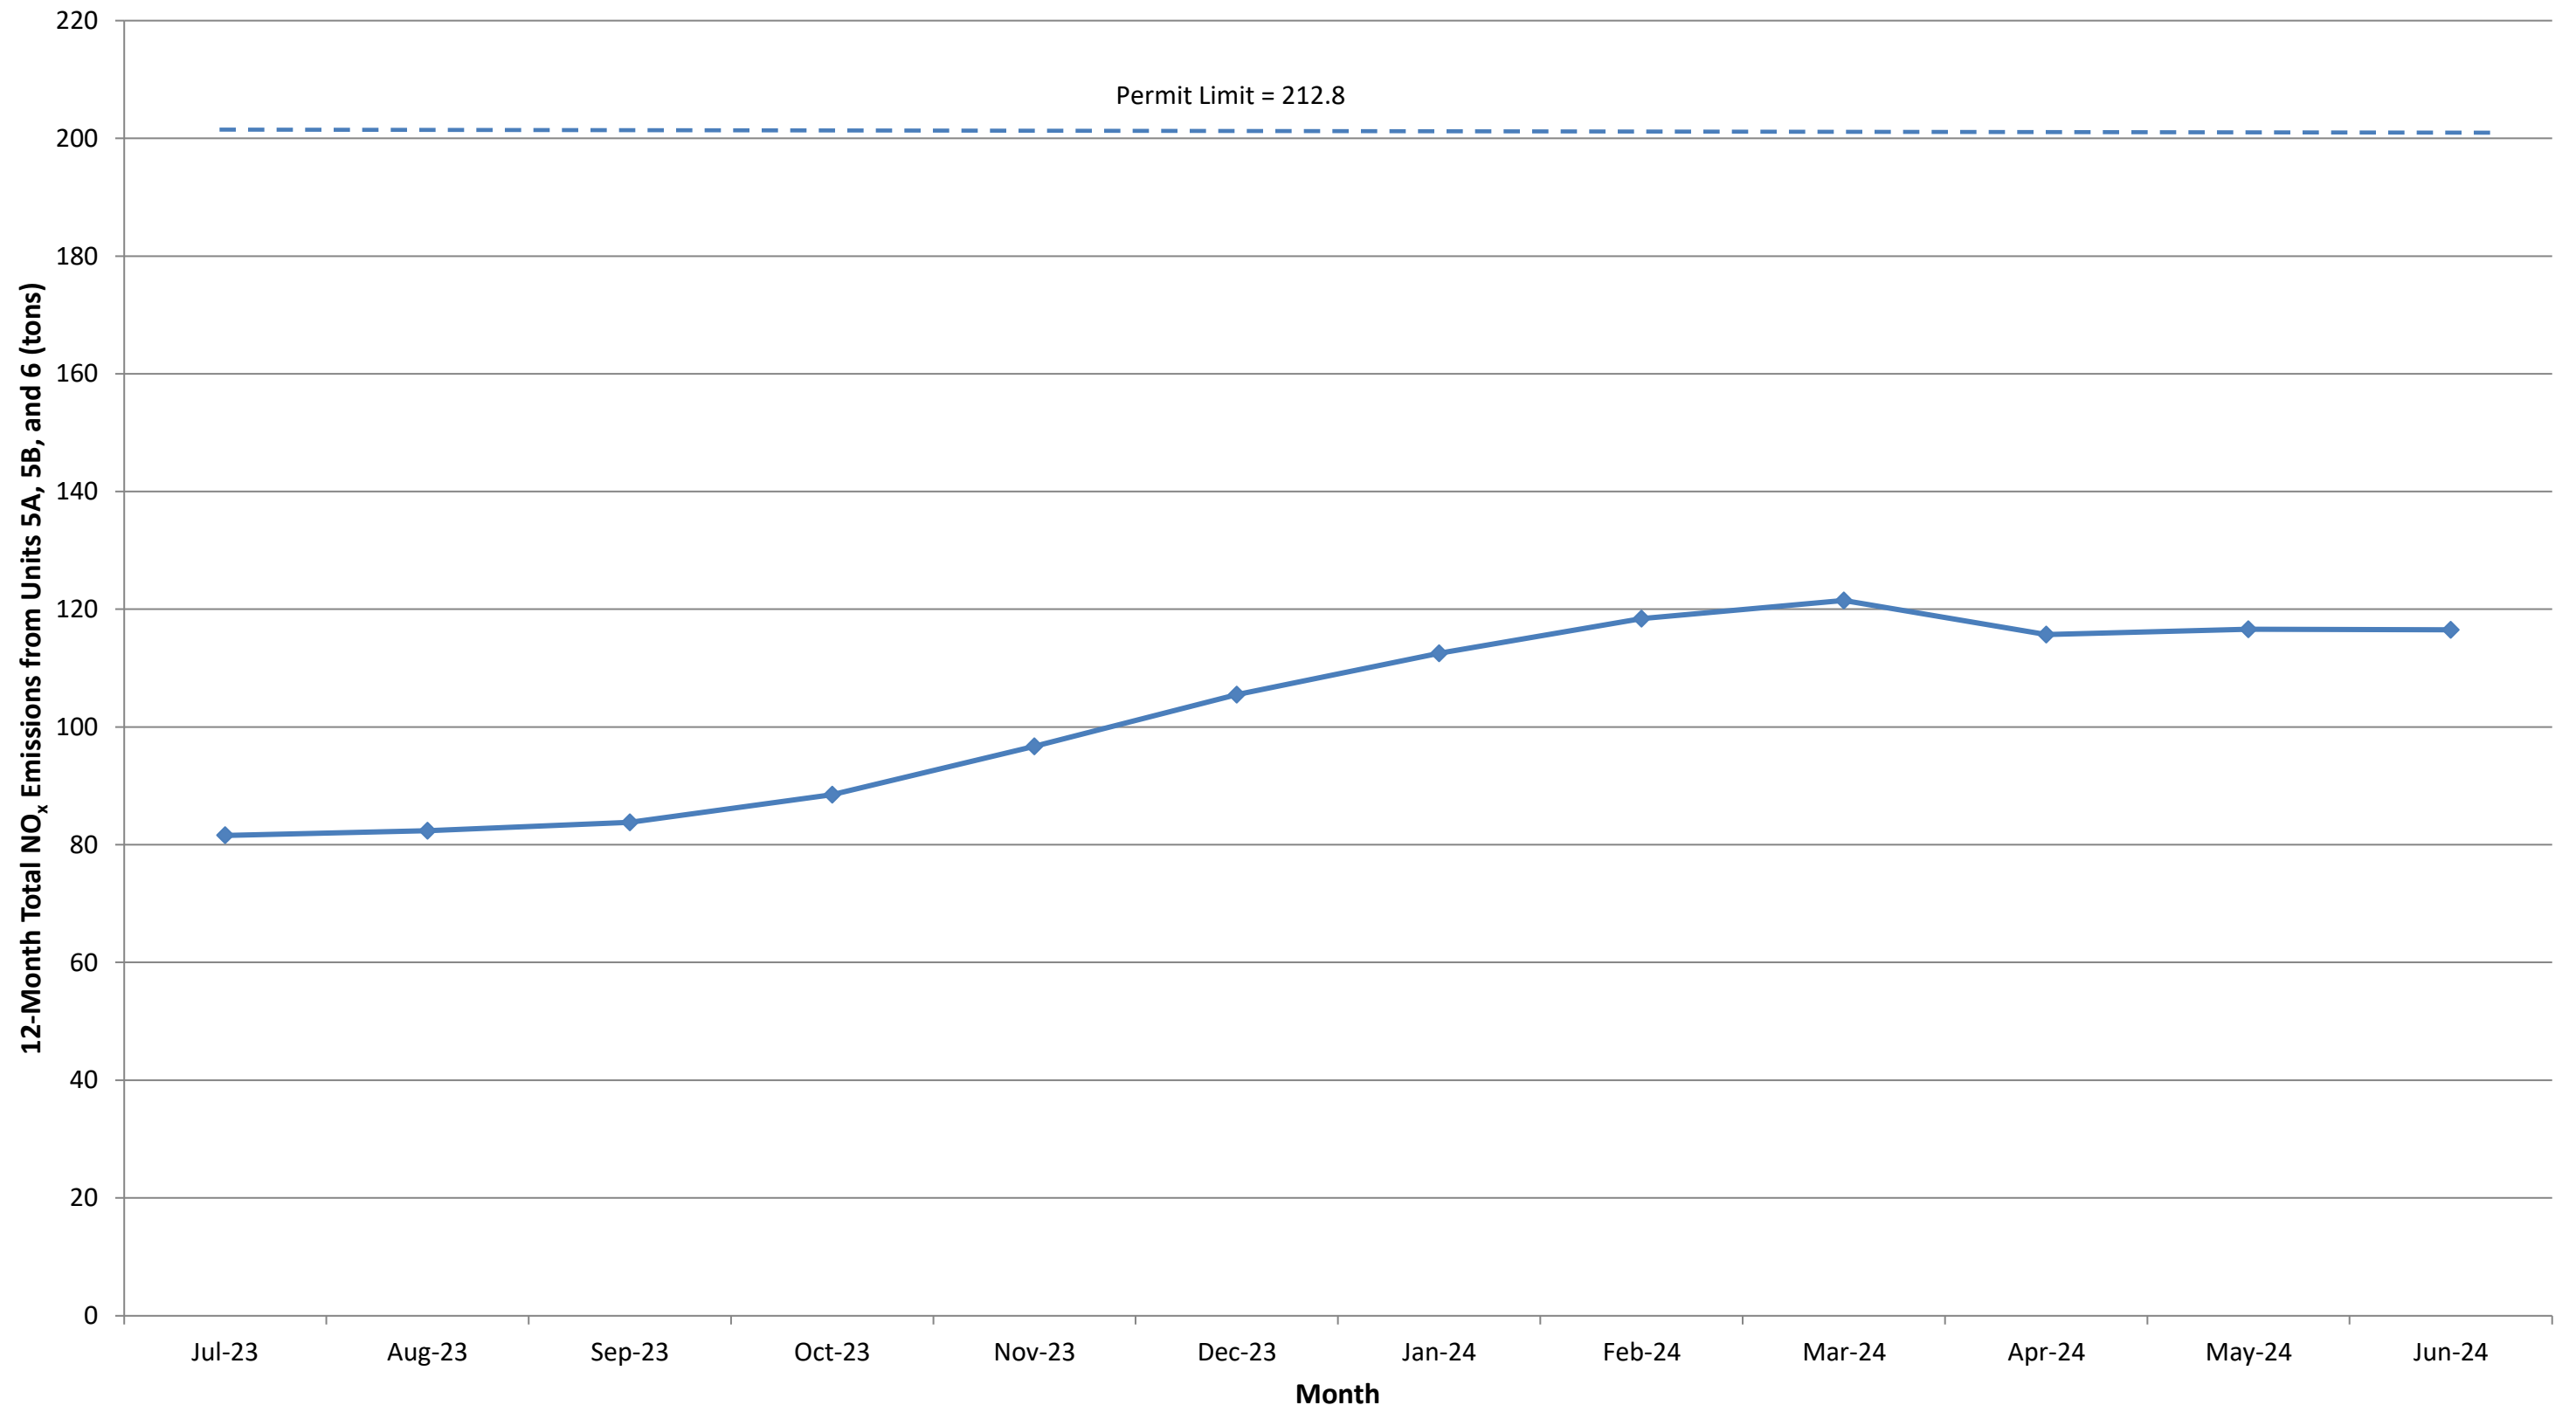

12-Month Rolling Total NO_x Emissions from Units 5A, 5B, and 6 Santan Generating Station