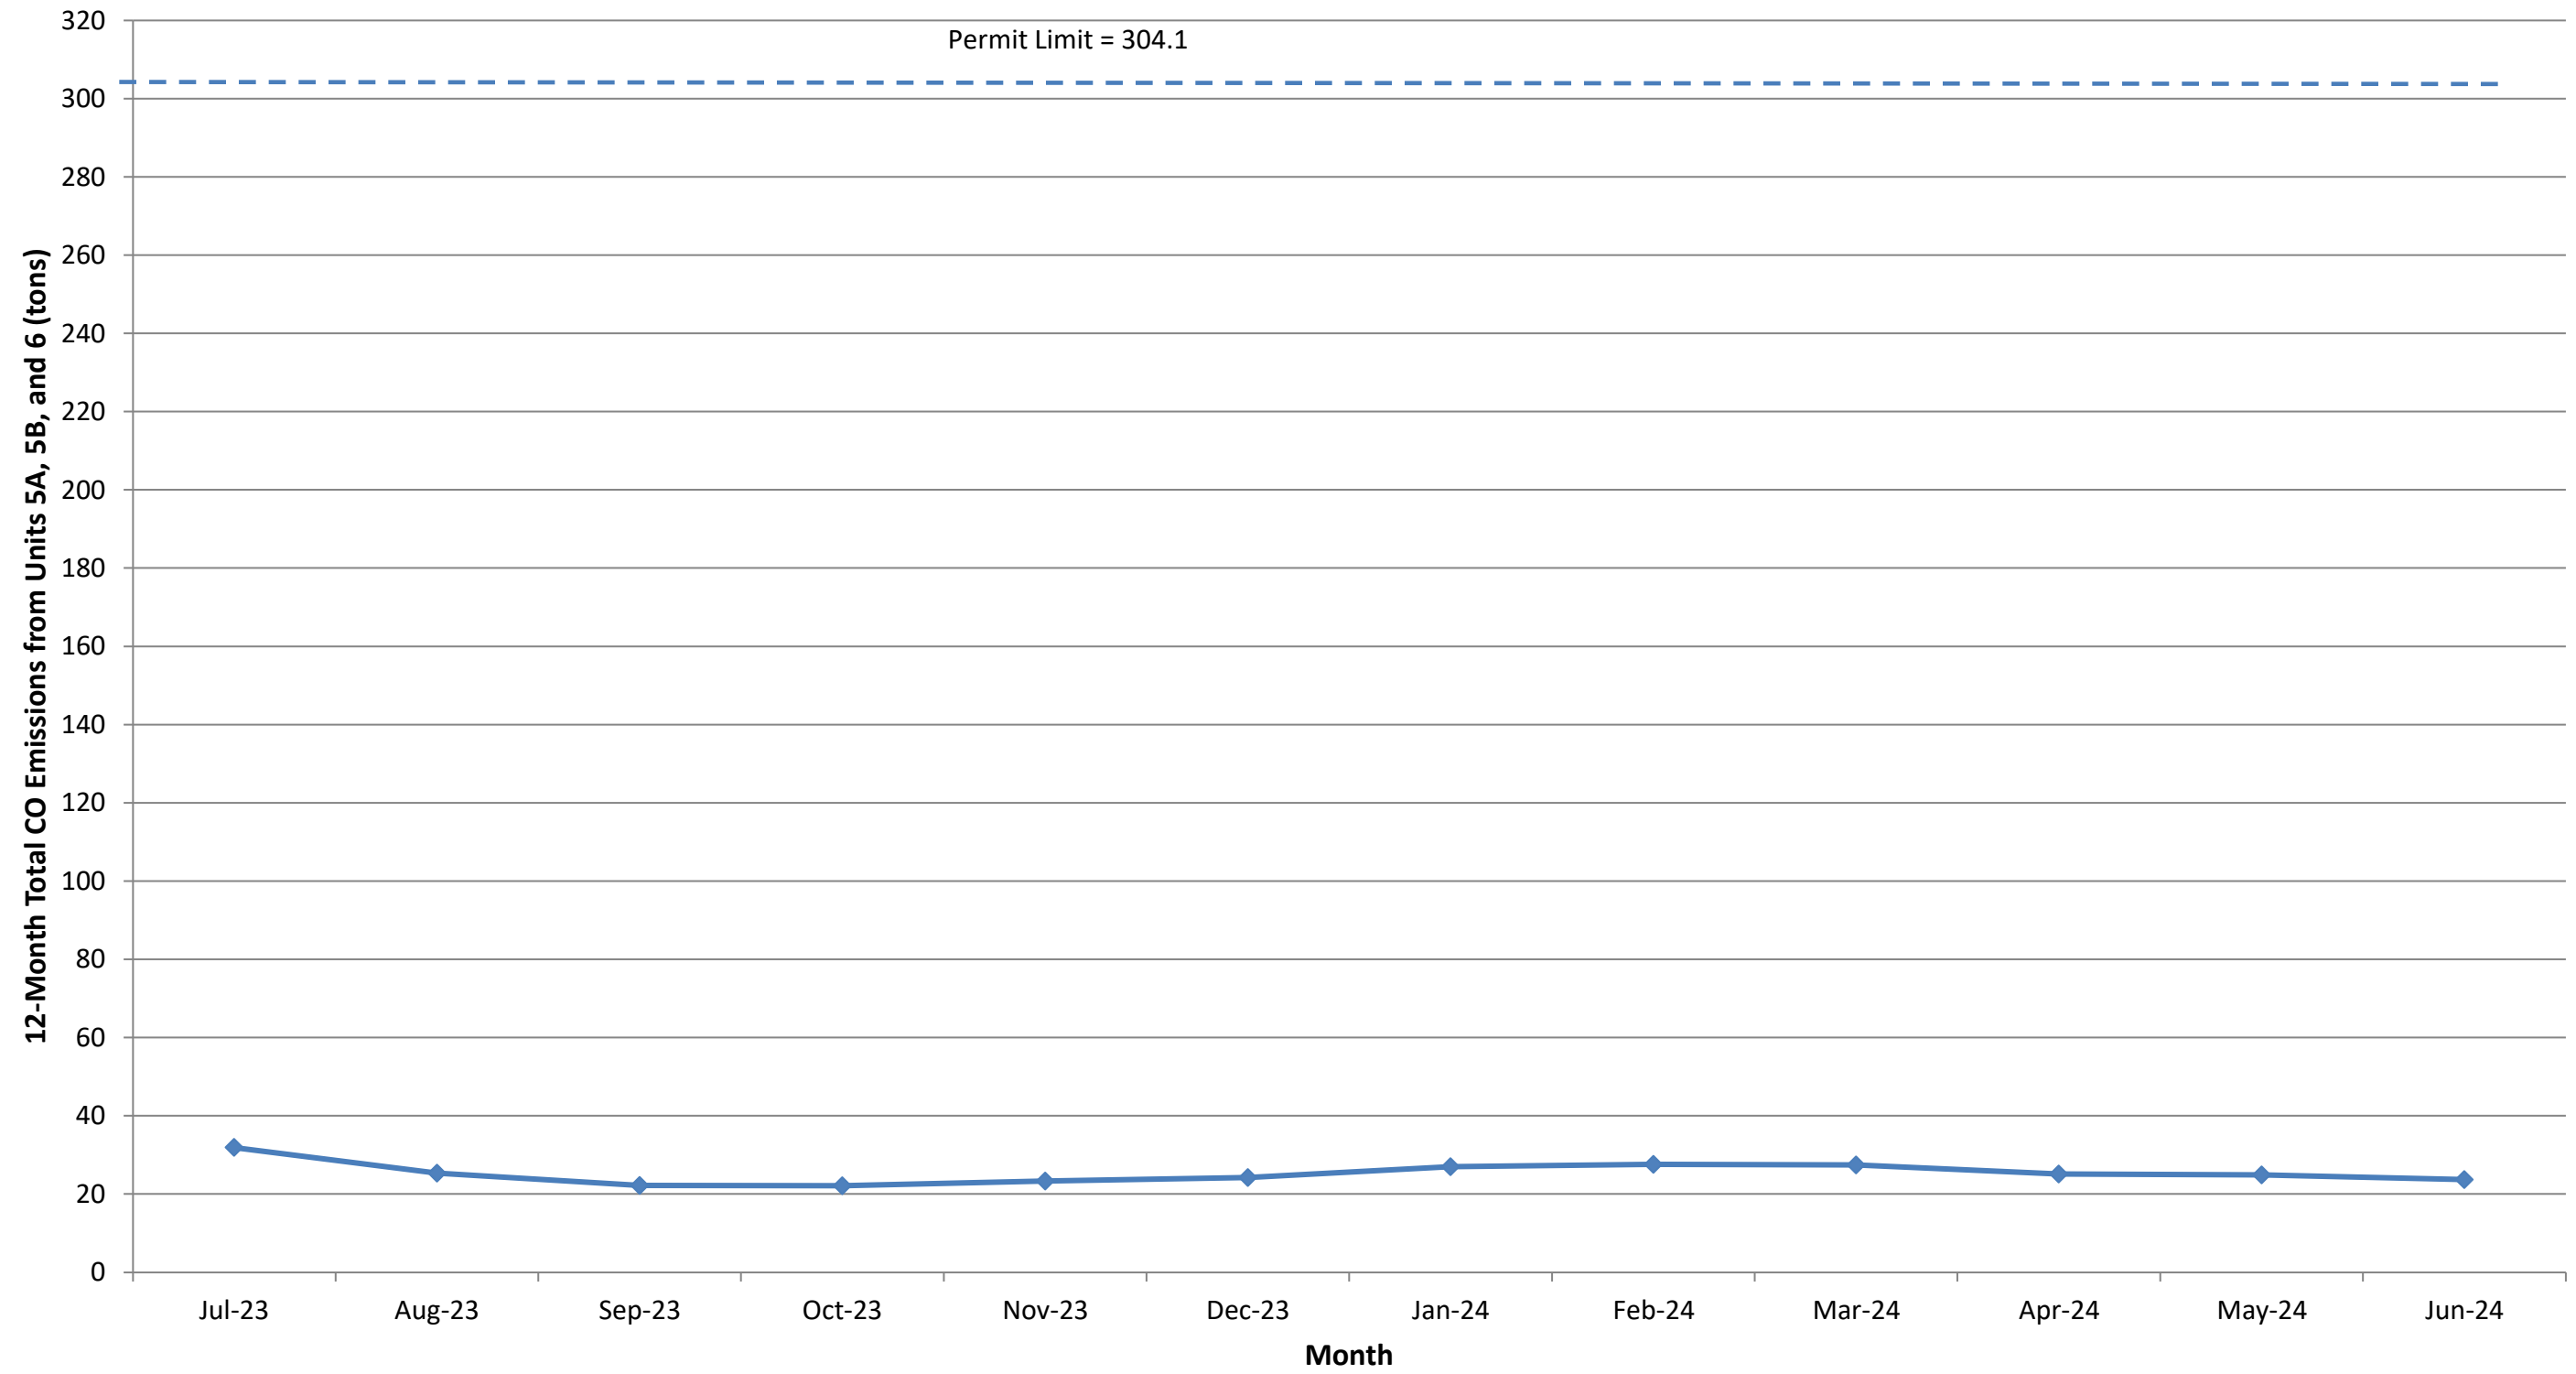

12-Month Rolling Total CO Emissions from Units 5A, 5B, and 6 Santan Generating Station