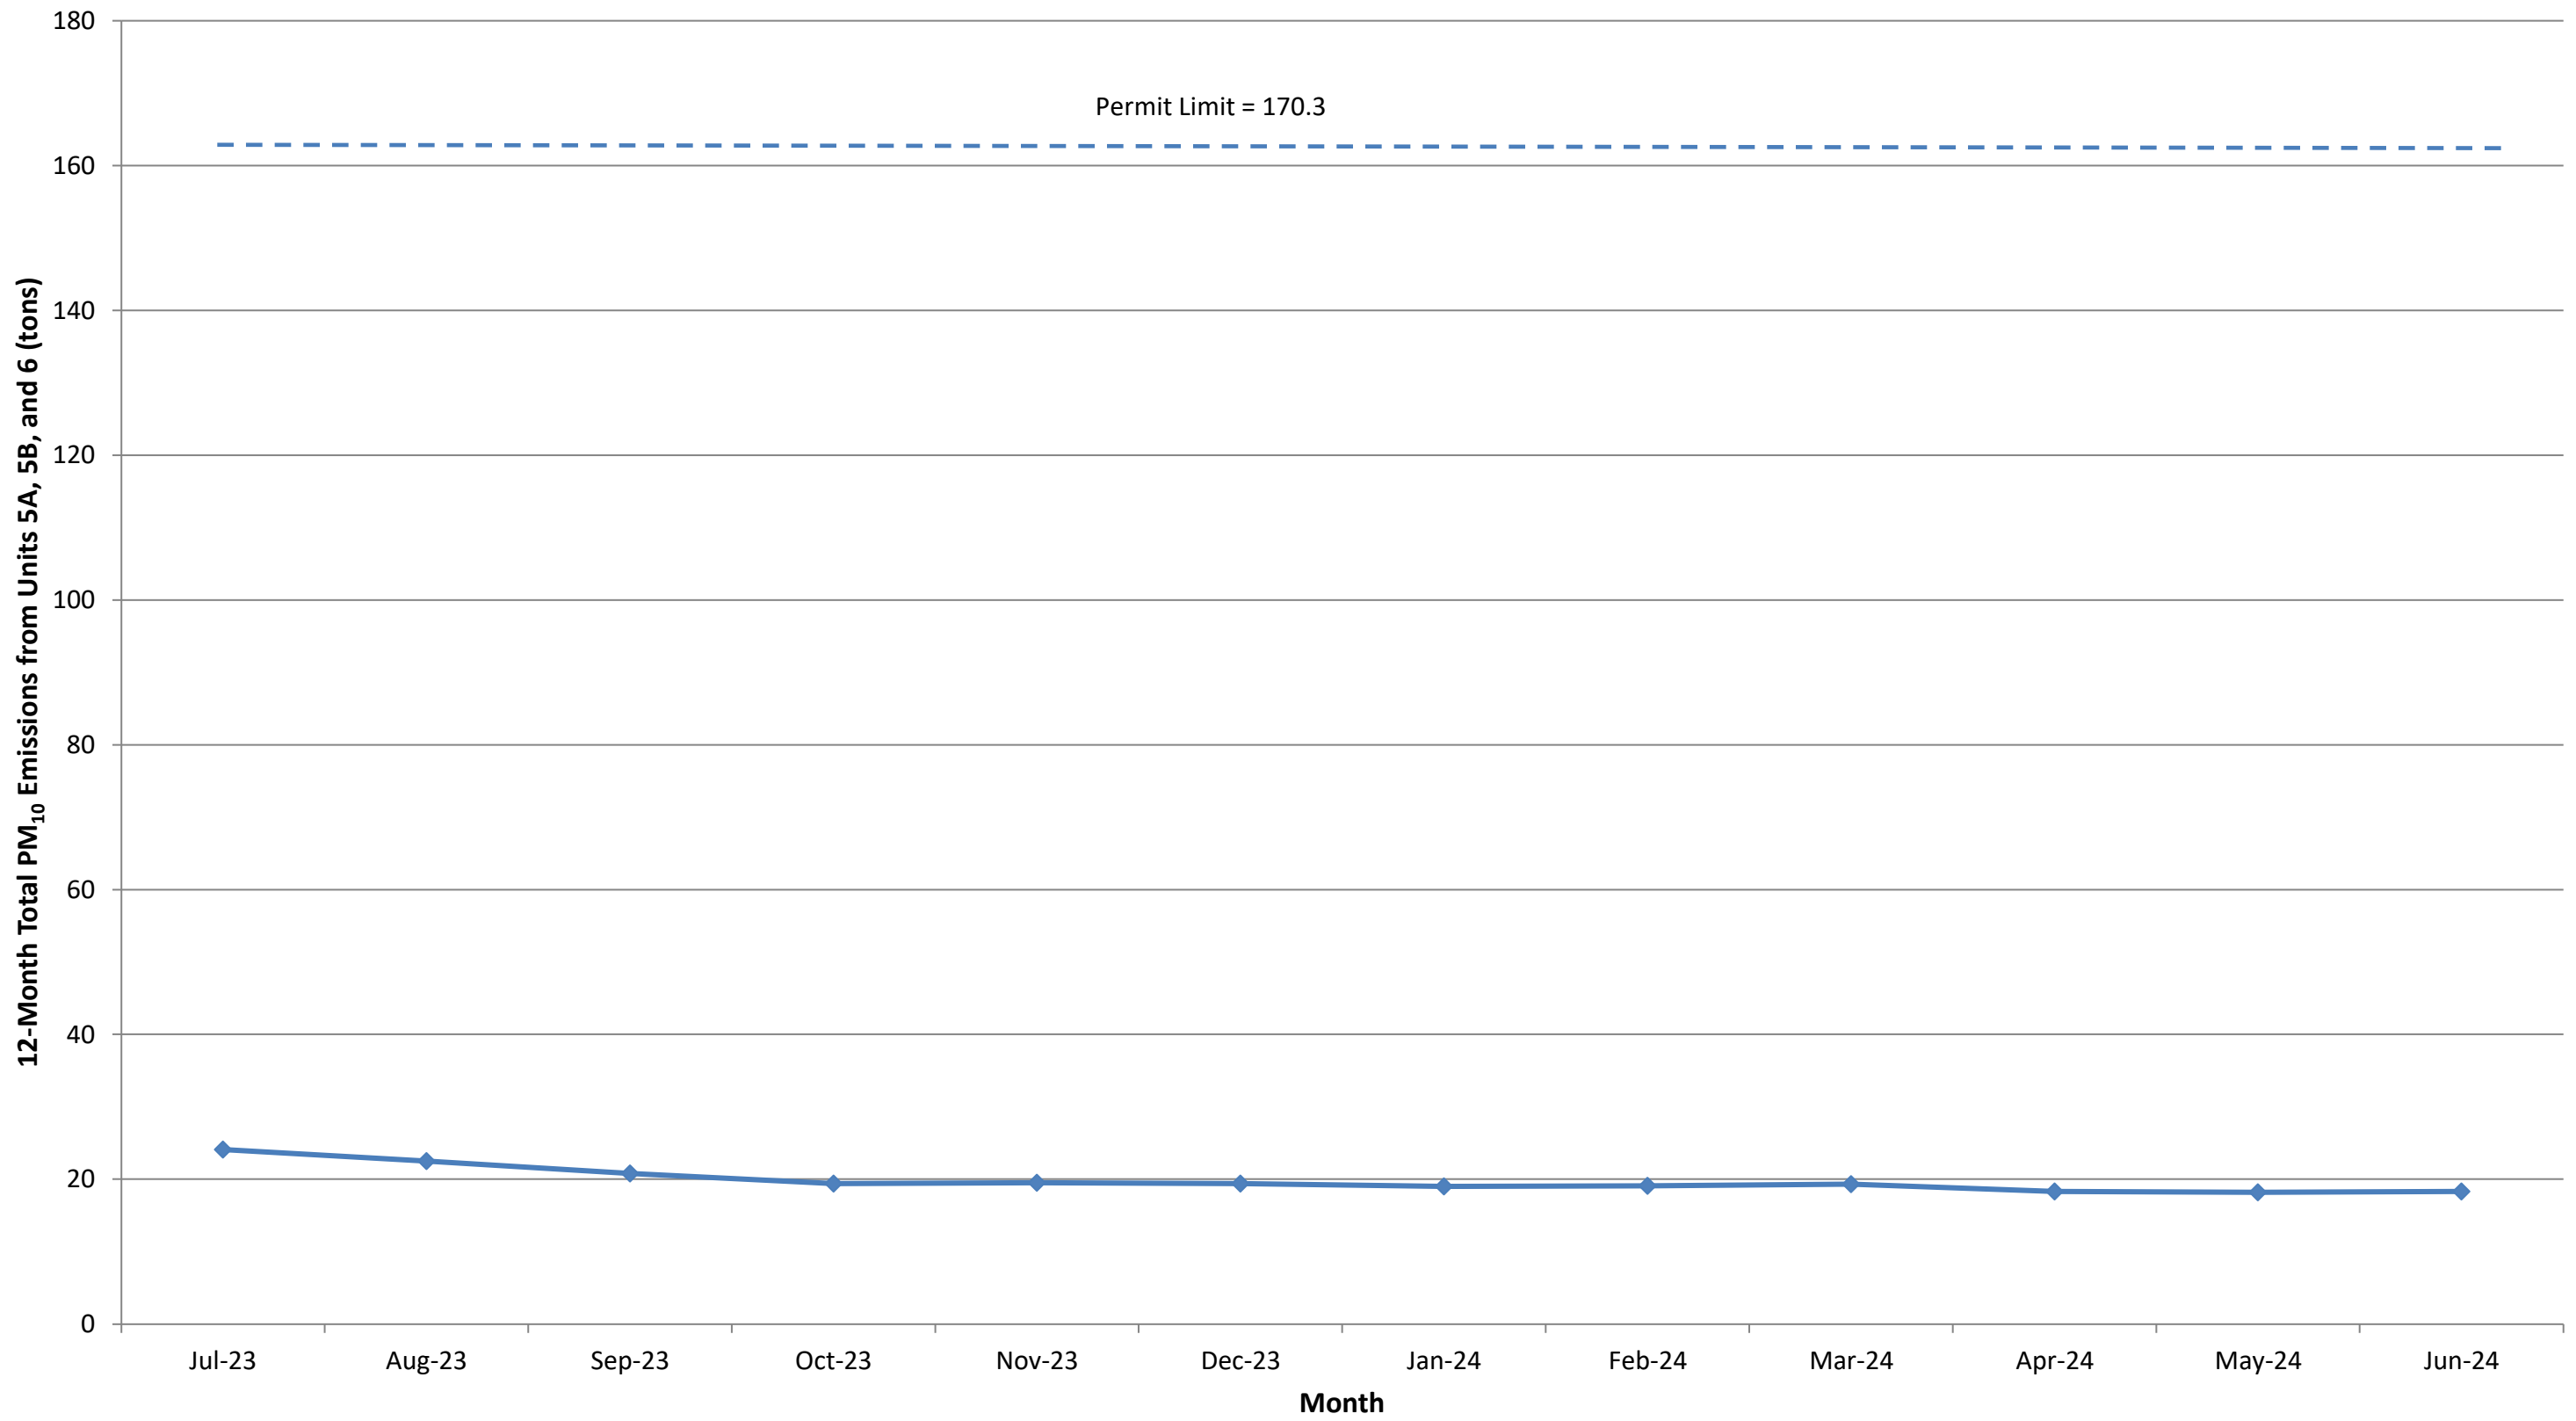

12-Month Rolling Total PM₁₀ Emissions from Units 5A, 5B, and 6 Santan Generating Station