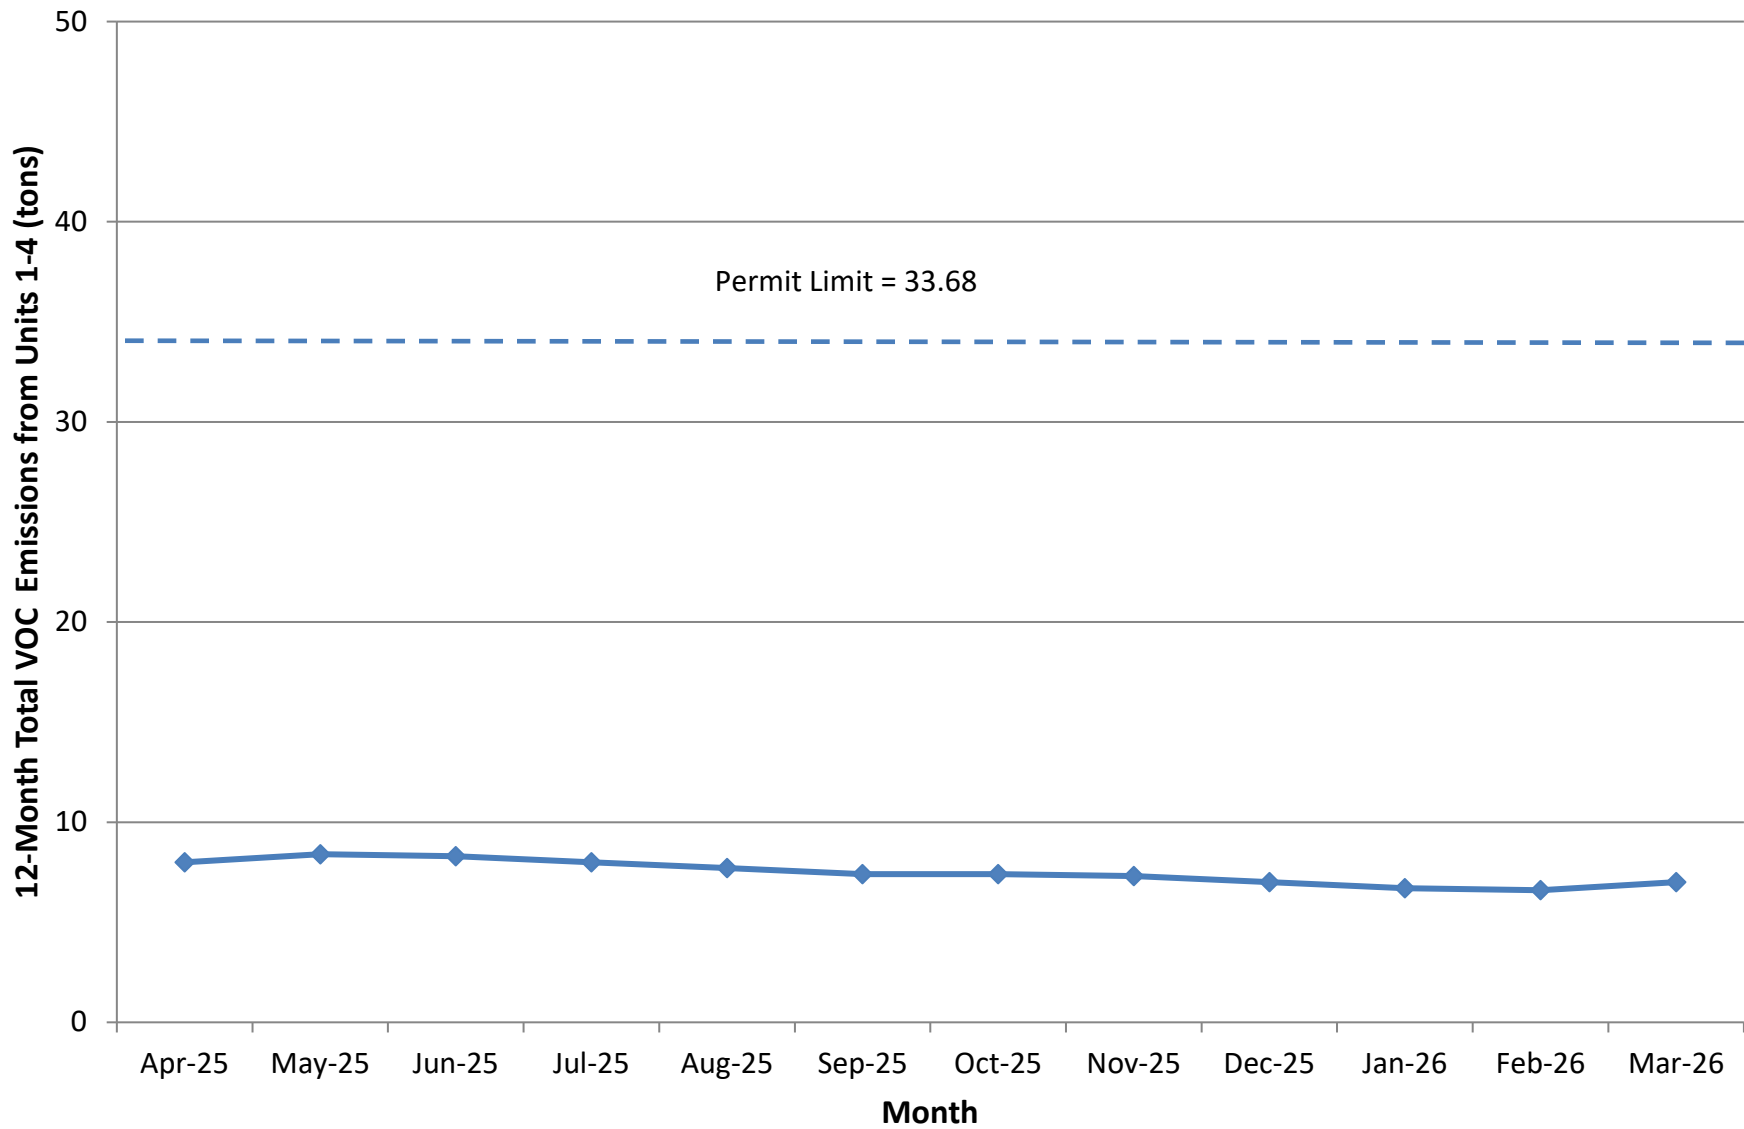

12-Month Rolling Total NO_x Emissions from Units 1-4 Santan Generating Station

12-Month Rolling Total CO Emissions from Units 1-4 Santan Generating Station

12-Month Rolling Total PM₁₀ Emissions from Units 1-4 Santan Generating Station

12-Month Rolling Total VOC Emissions from Units 1-4 Santan Generating Station

12-Month Rolling Total NO_x Emissions from Units 5A, 5B, and 6 Santan Generating Station

12-Month Rolling Total CO Emissions from Units 5A, 5B, and 6 Santan Generating Station

12-Month Rolling Total PM₁₀ Emissions from Units 5A, 5B, and 6 Santan Generating Station

12-Month Rolling Total VOC Emissions from Units 5A, 5B, and 6 Santan Generating Station