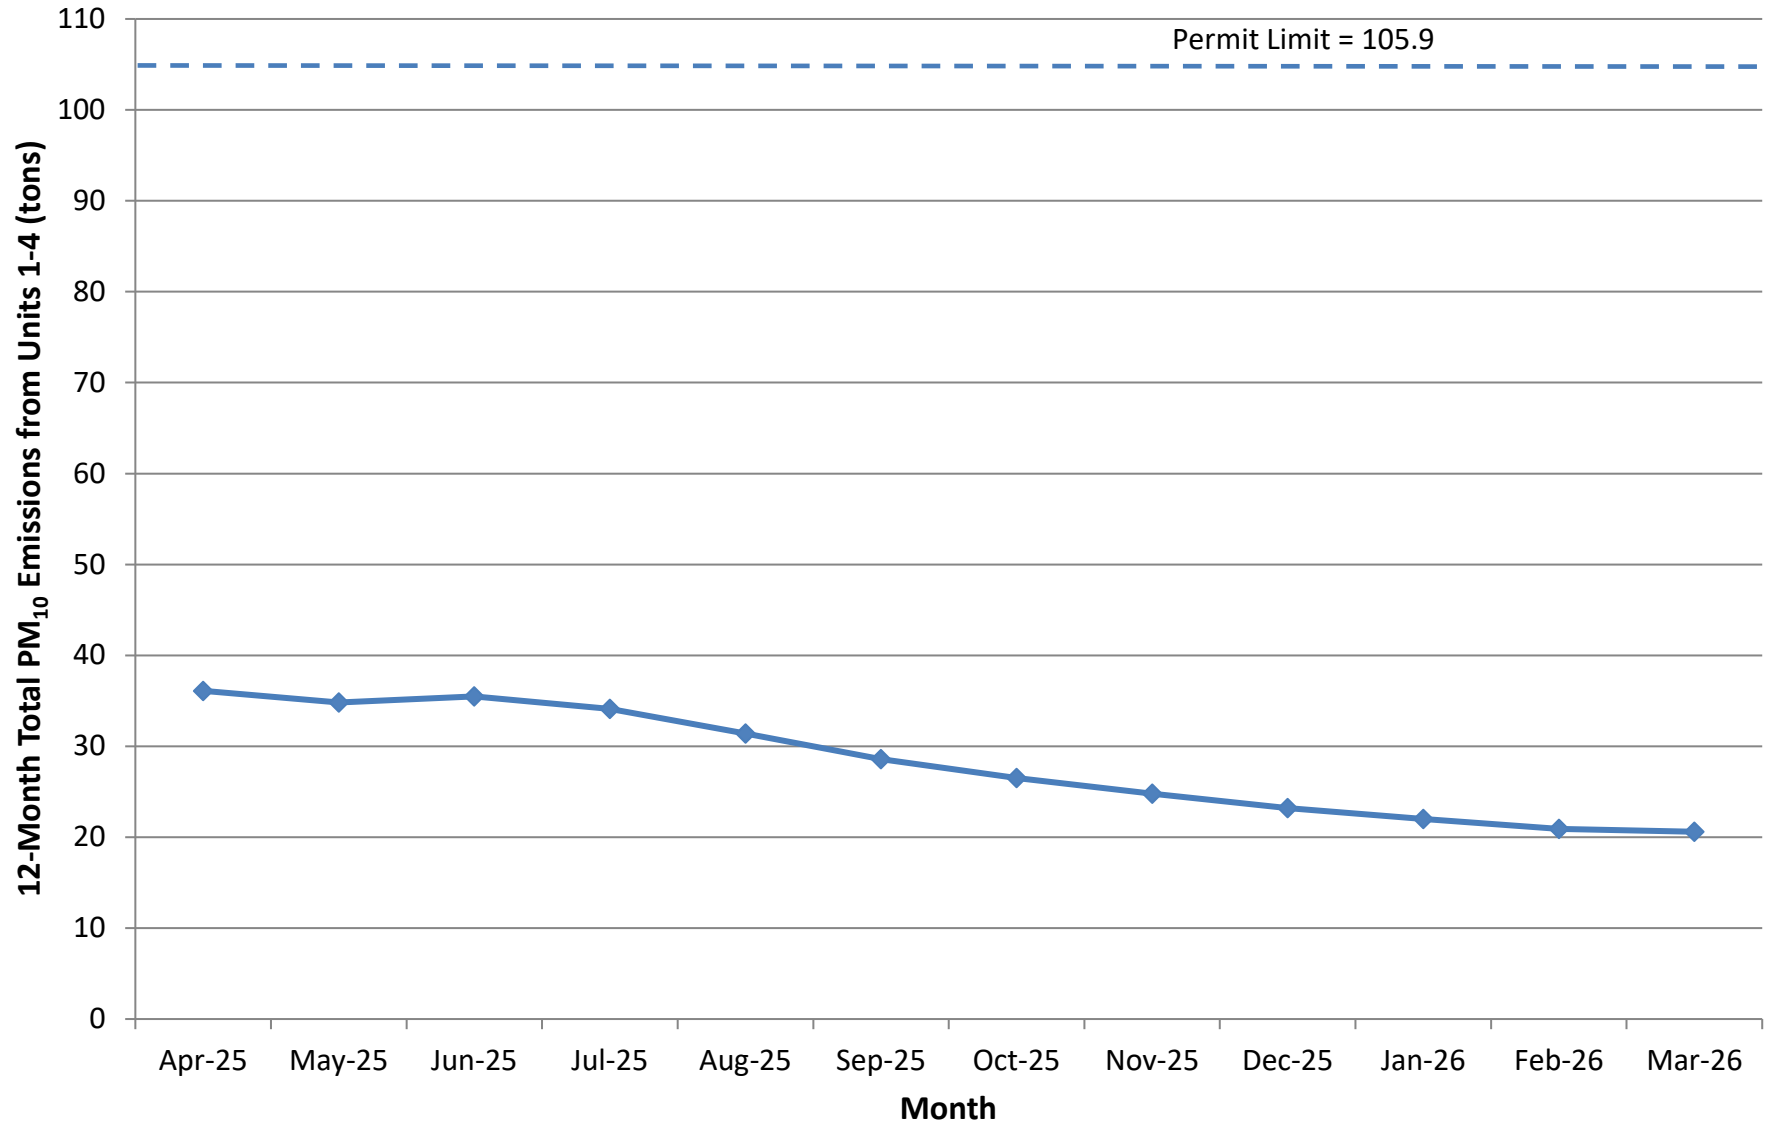

12-Month Rolling Total NO_x Emissions from Units 1-4 Santan Generating Station

12-Month Rolling Total CO Emissions from Units 1-4 Santan Generating Station

12-Month Rolling Total PM₁₀ Emissions from Units 1-4 Santan Generating Station

12-Month Rolling Total VOC Emissions from Units 1-4 Santan Generating Station

12-Month Rolling Total NO_x Emissions from Units 5A, 5B, and 6 Santan Generating Station

12-Month Rolling Total CO Emissions from Units 5A, 5B, and 6 Santan Generating Station

12-Month Rolling Total PM₁₀ Emissions from Units 5A, 5B, and 6 Santan Generating Station

12-Month Rolling Total VOC Emissions from Units 5A, 5B, and 6 Santan Generating Station