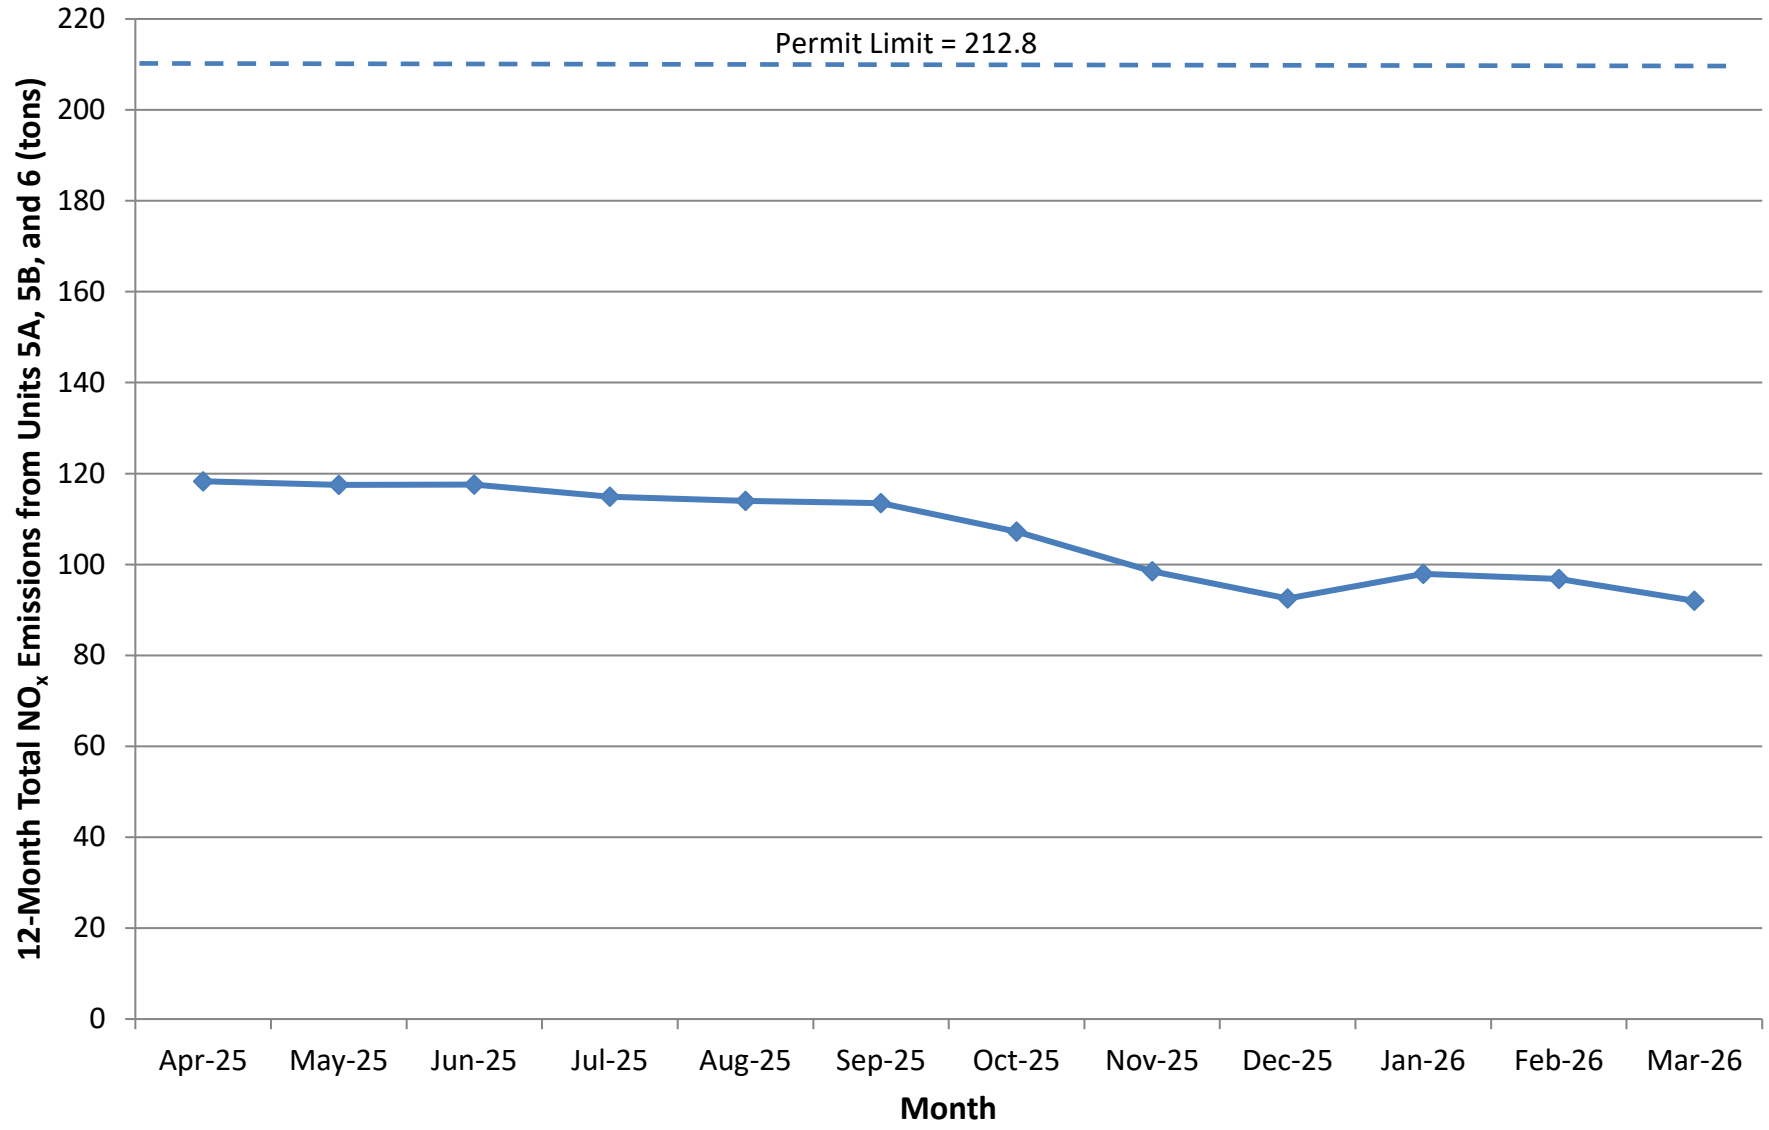

12-Month Rolling Total NO_x Emissions from Units 1-4 Santan Generating Station

12-Month Rolling Total CO Emissions from Units 1-4 Santan Generating Station

12-Month Rolling Total PM₁₀ Emissions from Units 1-4 Santan Generating Station

12-Month Rolling Total VOC Emissions from Units 1-4 Santan Generating Station

12-Month Rolling Total NO_x Emissions from Units 5A, 5B, and 6 Santan Generating Station

12-Month Rolling Total CO Emissions from Units 5A, 5B, and 6 Santan Generating Station

12-Month Rolling Total PM₁₀ Emissions from Units 5A, 5B, and 6 Santan Generating Station

12-Month Rolling Total VOC Emissions from Units 5A, 5B, and 6 Santan Generating Station