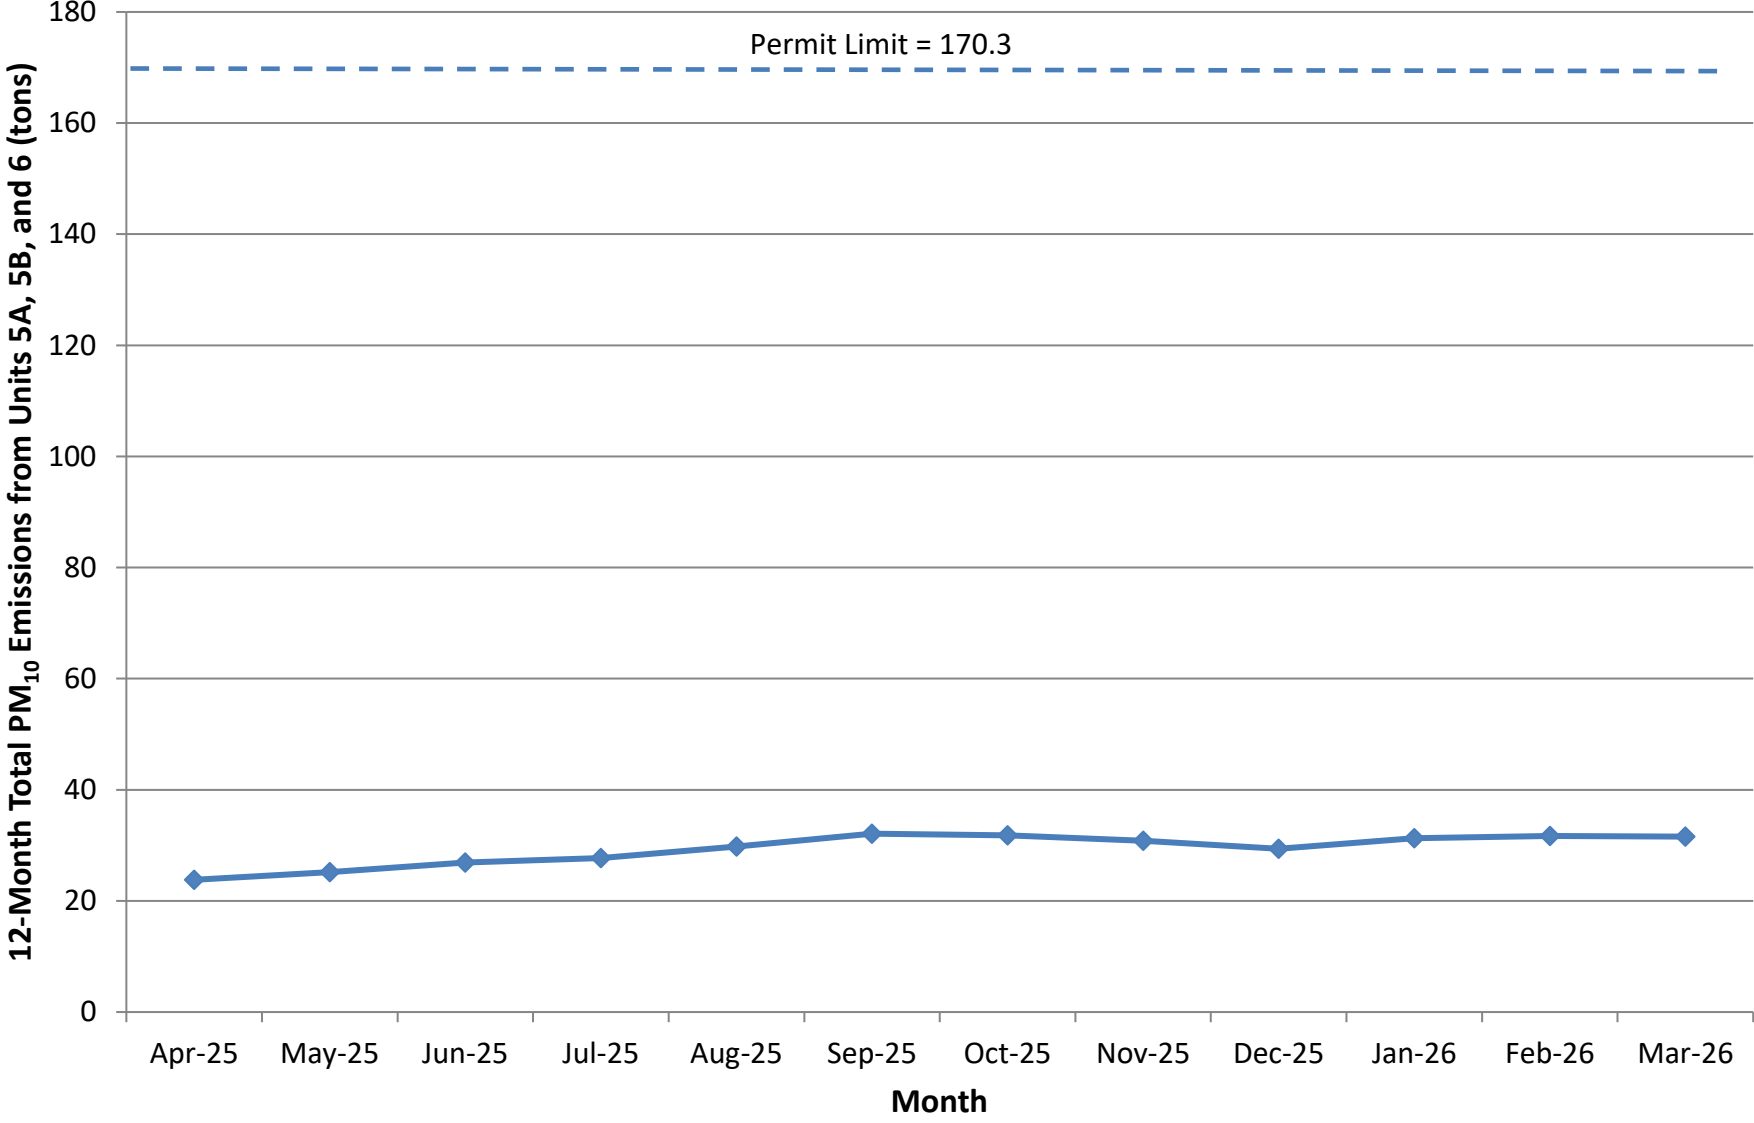

12-Month Rolling Total NO_x Emissions from Units 1-4 Santan Generating Station

12-Month Rolling Total CO Emissions from Units 1-4 Santan Generating Station

12-Month Rolling Total PM₁₀ Emissions from Units 1-4 Santan Generating Station

12-Month Rolling Total VOC Emissions from Units 1-4 Santan Generating Station

12-Month Rolling Total NO_x Emissions from Units 5A, 5B, and 6 Santan Generating Station

12-Month Rolling Total CO Emissions from Units 5A, 5B, and 6 Santan Generating Station

12-Month Rolling Total PM₁₀ Emissions from Units 5A, 5B, and 6 Santan Generating Station

12-Month Rolling Total VOC Emissions from Units 5A, 5B, and 6 Santan Generating Station