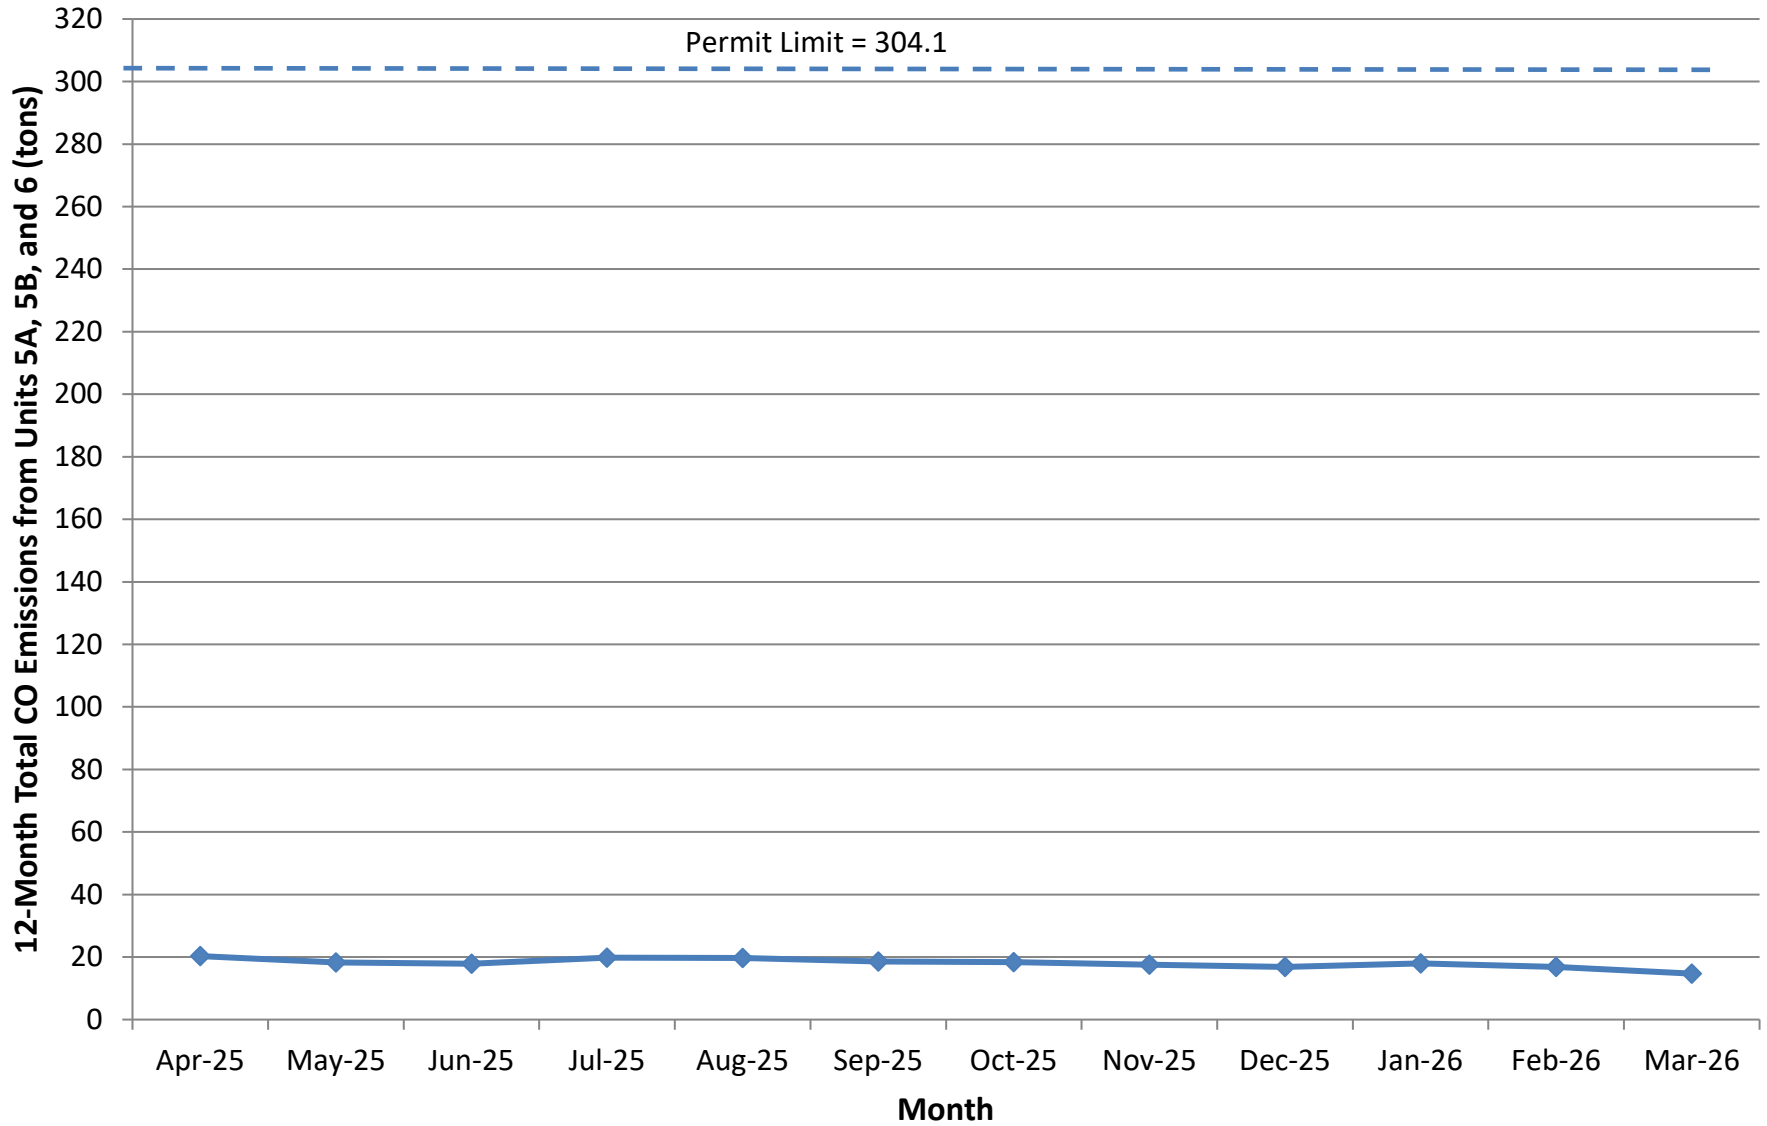

12-Month Rolling Total NO_x Emissions from Units 1-4 Santan Generating Station

12-Month Rolling Total CO Emissions from Units 1-4 Santan Generating Station

12-Month Rolling Total PM₁₀ Emissions from Units 1-4 Santan Generating Station

12-Month Rolling Total VOC Emissions from Units 1-4 Santan Generating Station

12-Month Rolling Total NO_x Emissions from Units 5A, 5B, and 6 Santan Generating Station

12-Month Rolling Total CO Emissions from Units 5A, 5B, and 6 Santan Generating Station

12-Month Rolling Total PM₁₀ Emissions from Units 5A, 5B, and 6 Santan Generating Station

12-Month Rolling Total VOC Emissions from Units 5A, 5B, and 6 Santan Generating Station