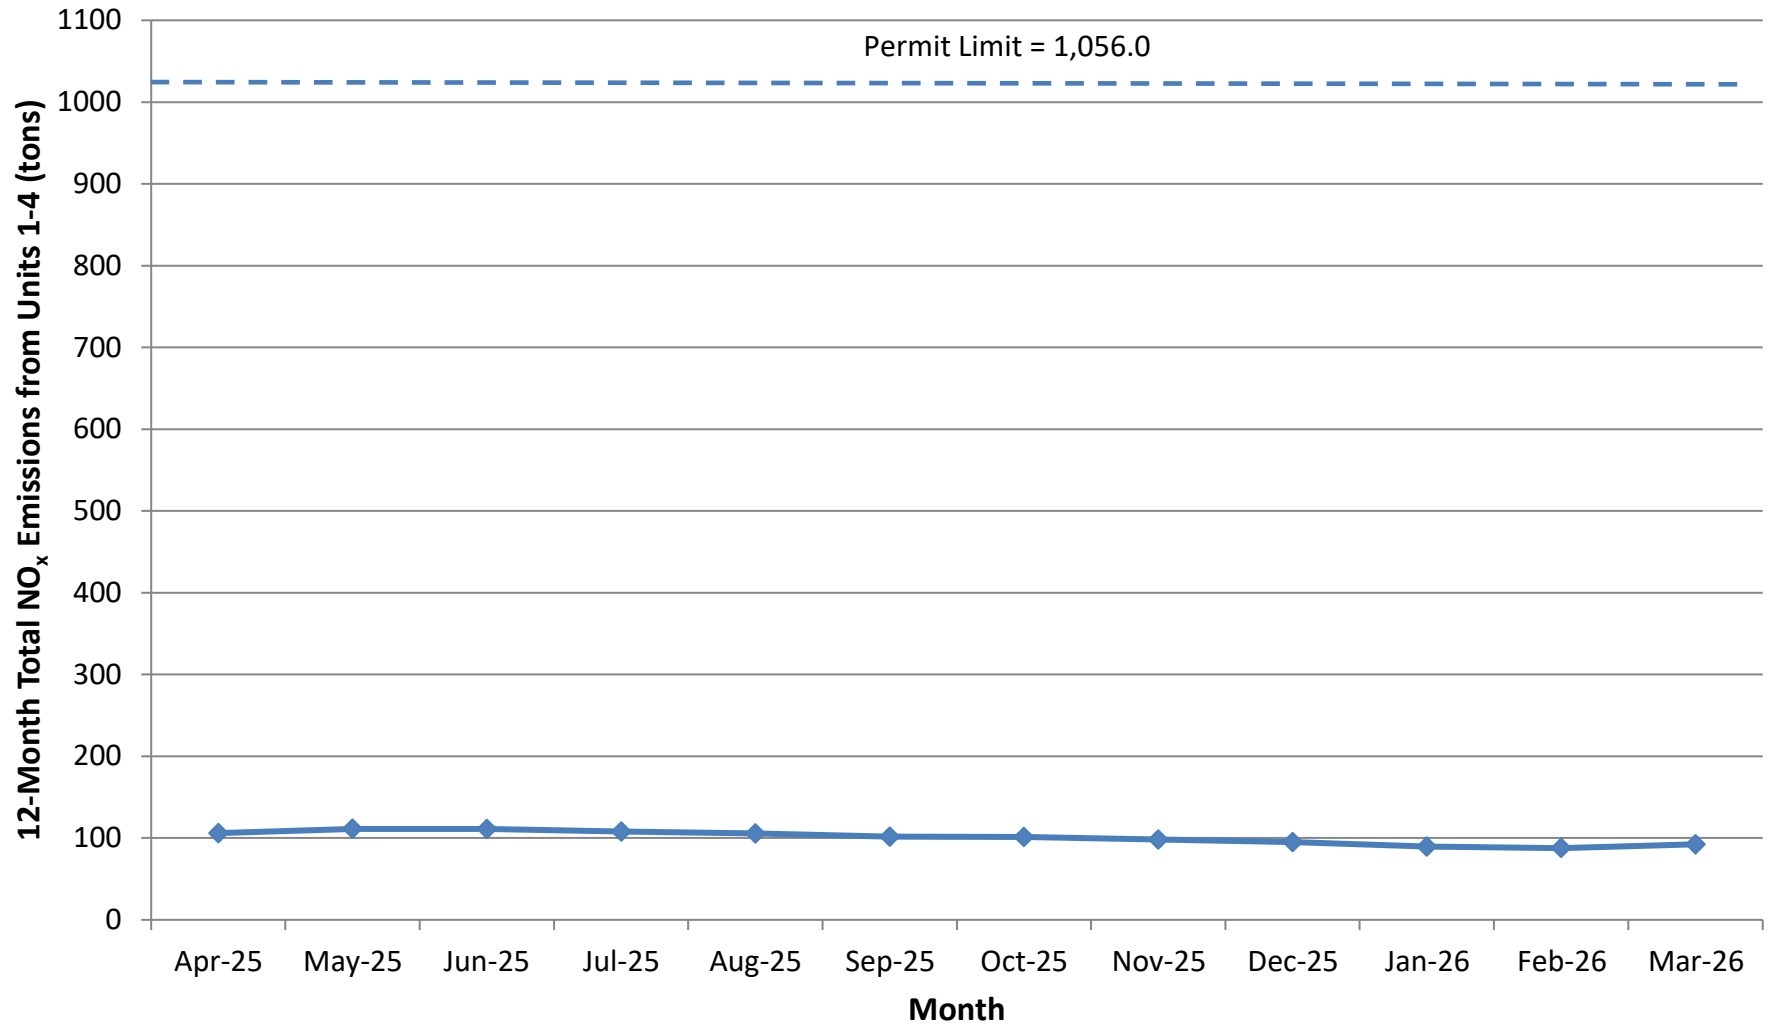

12-Month Rolling Total NO_x Emissions from Units 1-4 Santan Generating Station

12-Month Rolling Total CO Emissions from Units 1-4 Santan Generating Station

12-Month Rolling Total PM₁₀ Emissions from Units 1-4 Santan Generating Station

12-Month Rolling Total VOC Emissions from Units 1-4 Santan Generating Station

12-Month Rolling Total NO_x Emissions from Units 5A, 5B, and 6 Santan Generating Station

12-Month Rolling Total CO Emissions from Units 5A, 5B, and 6 Santan Generating Station

12-Month Rolling Total PM₁₀ Emissions from Units 5A, 5B, and 6 Santan Generating Station

12-Month Rolling Total VOC Emissions from Units 5A, 5B, and 6 Santan Generating Station