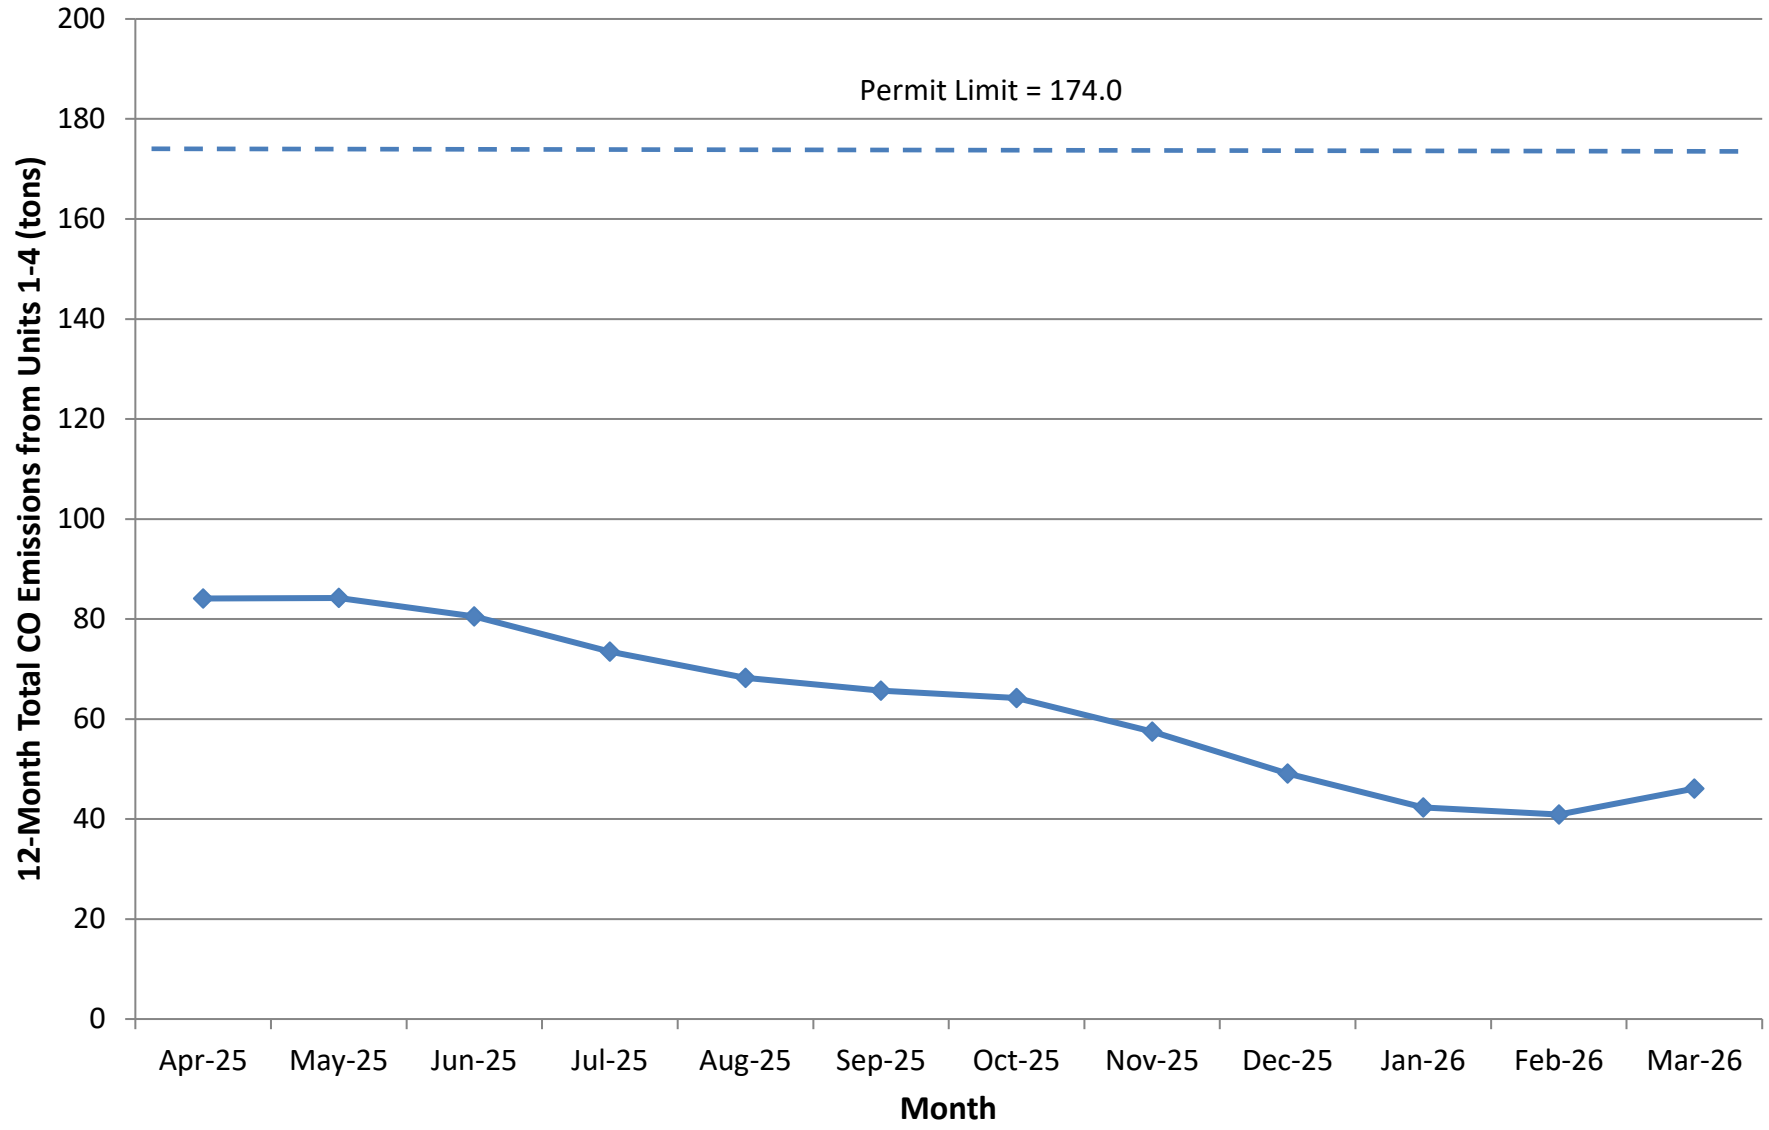

12-Month Rolling Total NO_x Emissions from Units 1-4 Santan Generating Station

12-Month Rolling Total CO Emissions from Units 1-4 Santan Generating Station

12-Month Rolling Total PM₁₀ Emissions from Units 1-4 Santan Generating Station

12-Month Rolling Total VOC Emissions from Units 1-4 Santan Generating Station

12-Month Rolling Total NO_x Emissions from Units 5A, 5B, and 6 Santan Generating Station

12-Month Rolling Total CO Emissions from Units 5A, 5B, and 6 Santan Generating Station

12-Month Rolling Total PM₁₀ Emissions from Units 5A, 5B, and 6 Santan Generating Station

12-Month Rolling Total VOC Emissions from Units 5A, 5B, and 6 Santan Generating Station