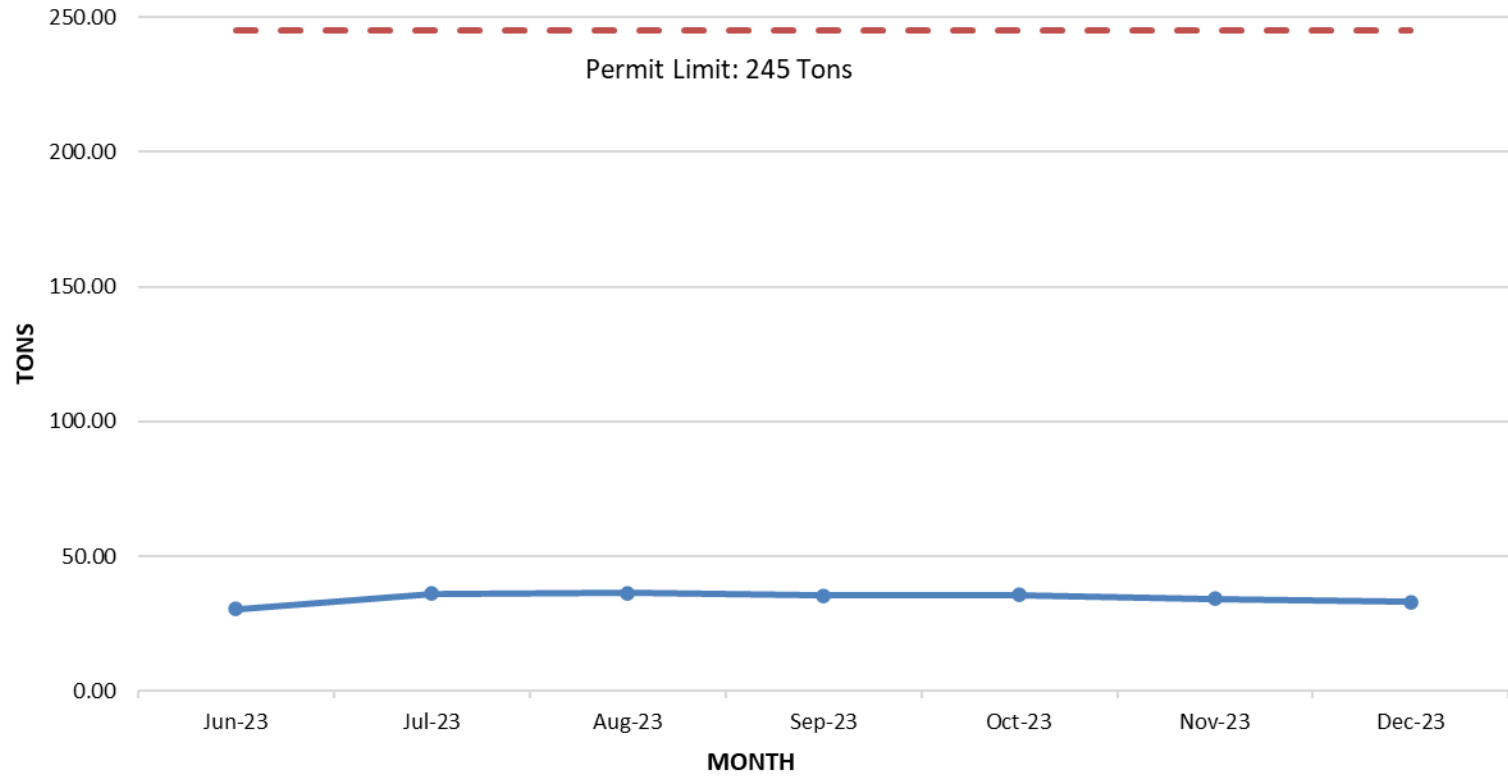

### 12-Month Rolling NOx Emissions from Units 1-12 Coolidge Generating Station

### 12-Month Rolling CO Emissions from Units 1-12 Coolidge Generating Station