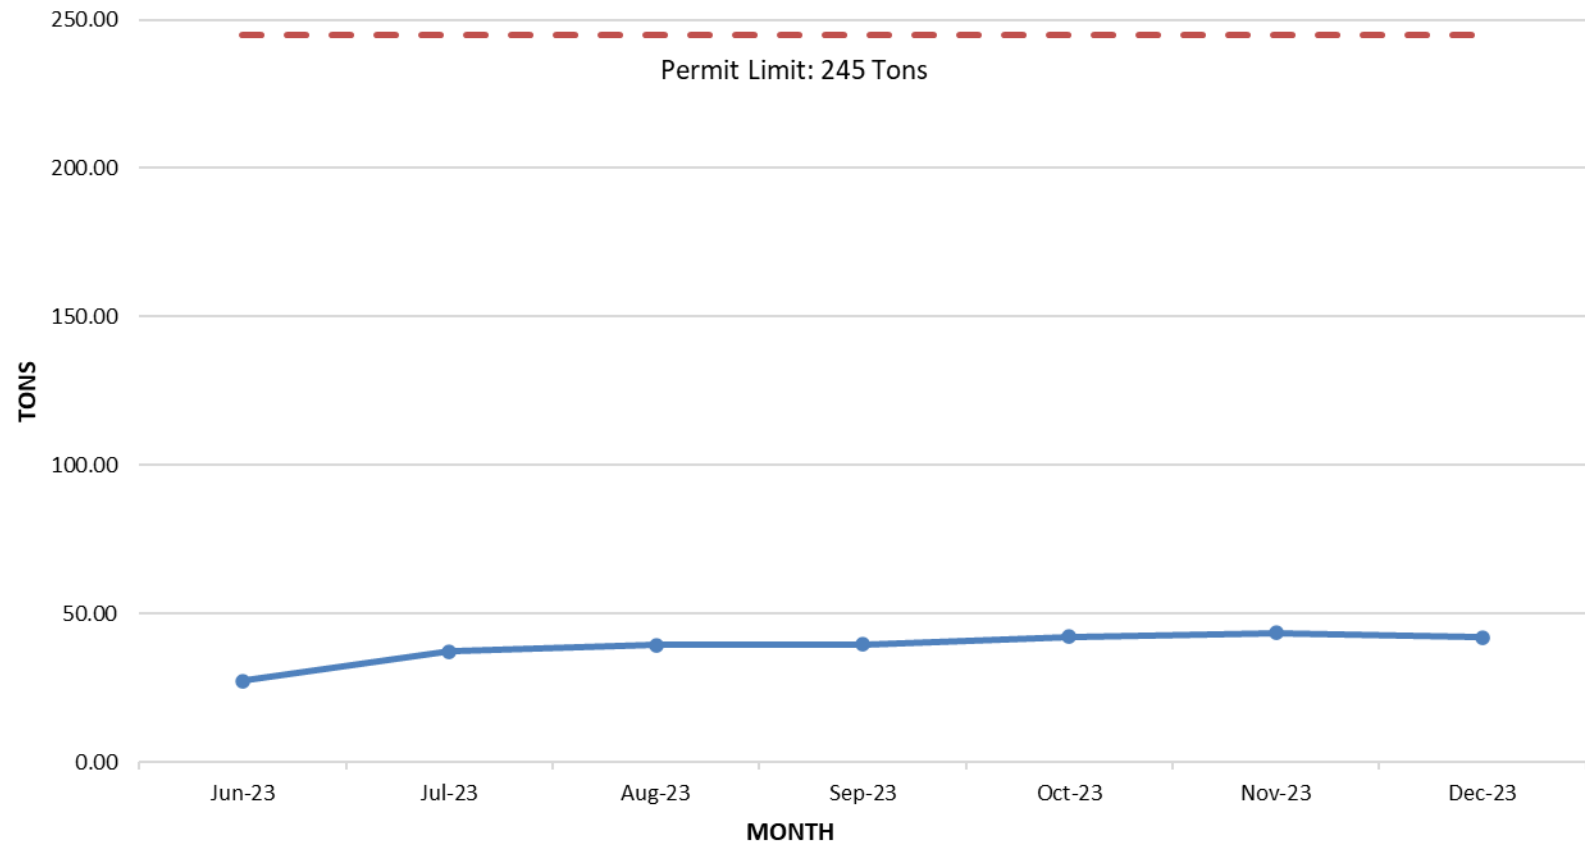

### 12-Month Rolling NOx Emissions from Units 1-12 Coolidge Generating Station

### 12-Month Rolling CO Emissions from Units 1-12 Coolidge Generating Station