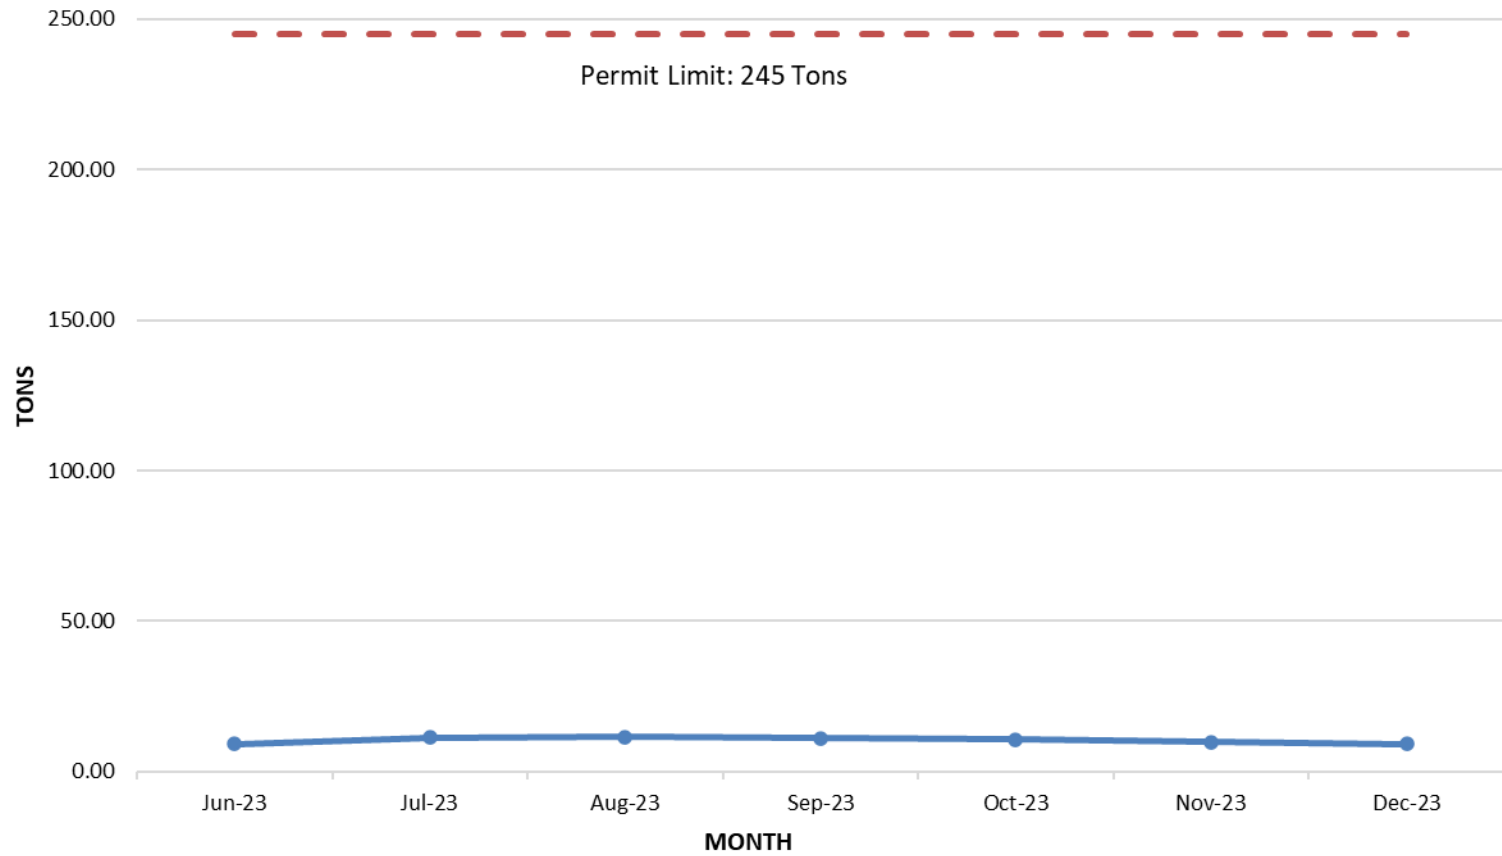

12-Month Rolling PM10 Emissions from Units 1-12 Coolidge Generating Station