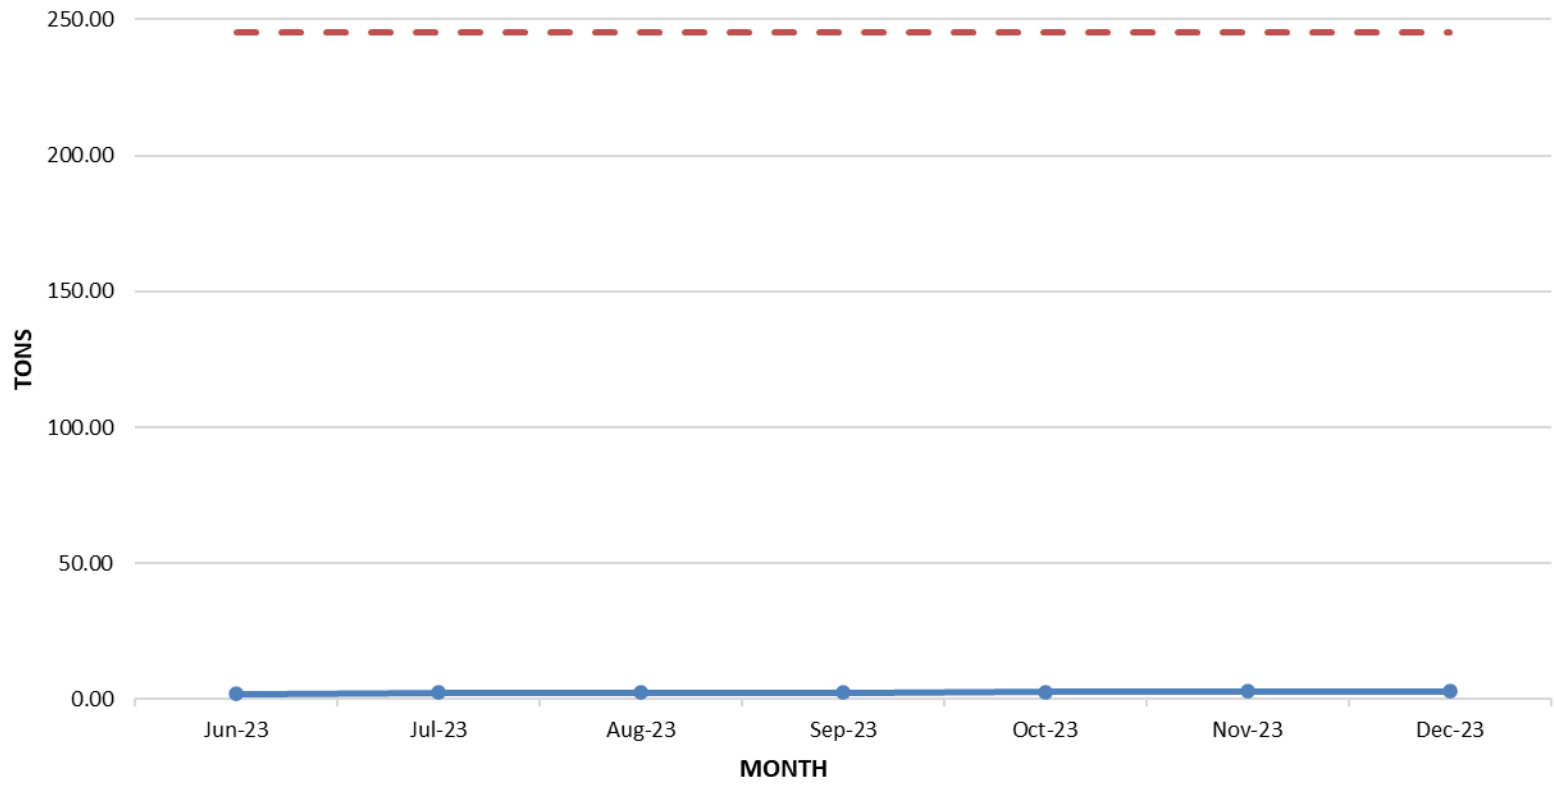

12-Month Rolling VOC Emissions from Units 1-12 Coolidge Generating Station