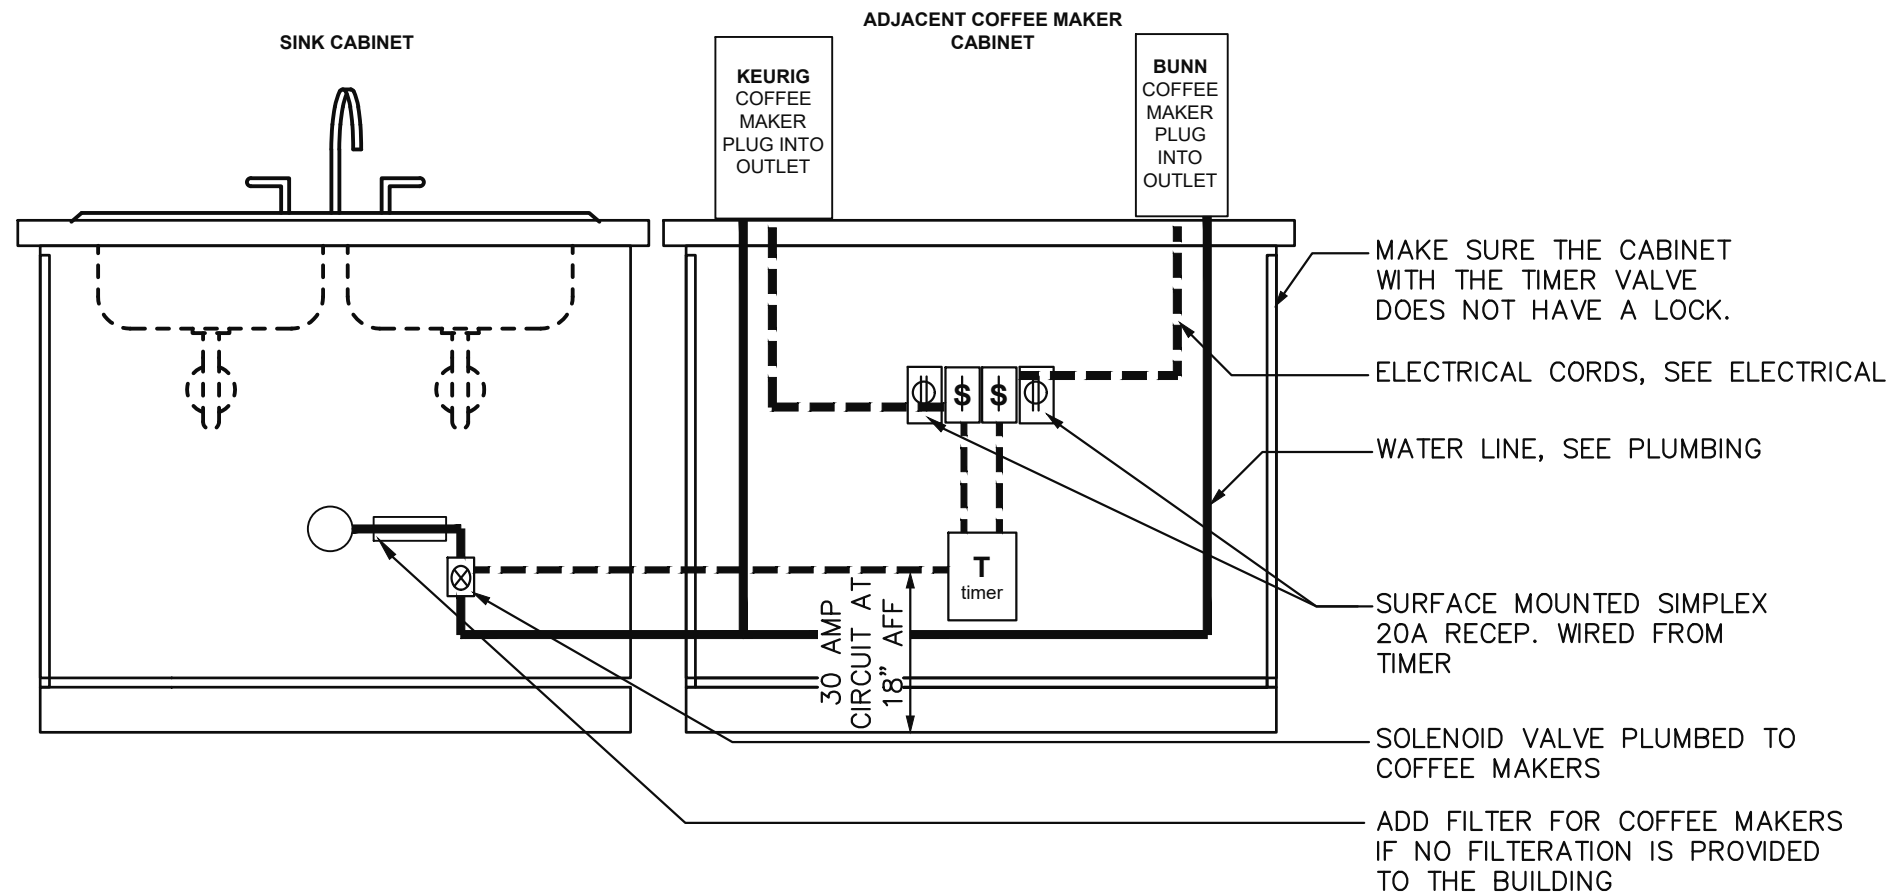

COFFEE TIMER VALVE SYSTEM

BREAK ROOMS NOT USED AS 24hr/7DAY, REQUIRE A TIMER/VALVE ASSEMBLY TO BE INSTALLED TO PREVENT POTENTIAL LEAKS/FLOODS IN THE FACILITY.

COFFEE TIMER VALVE

REV. NO. 001	DWG. NO.
REV. DATE : 04-05-2021	AGD-04
DRAWN BY : NBS	SCALE : NTS