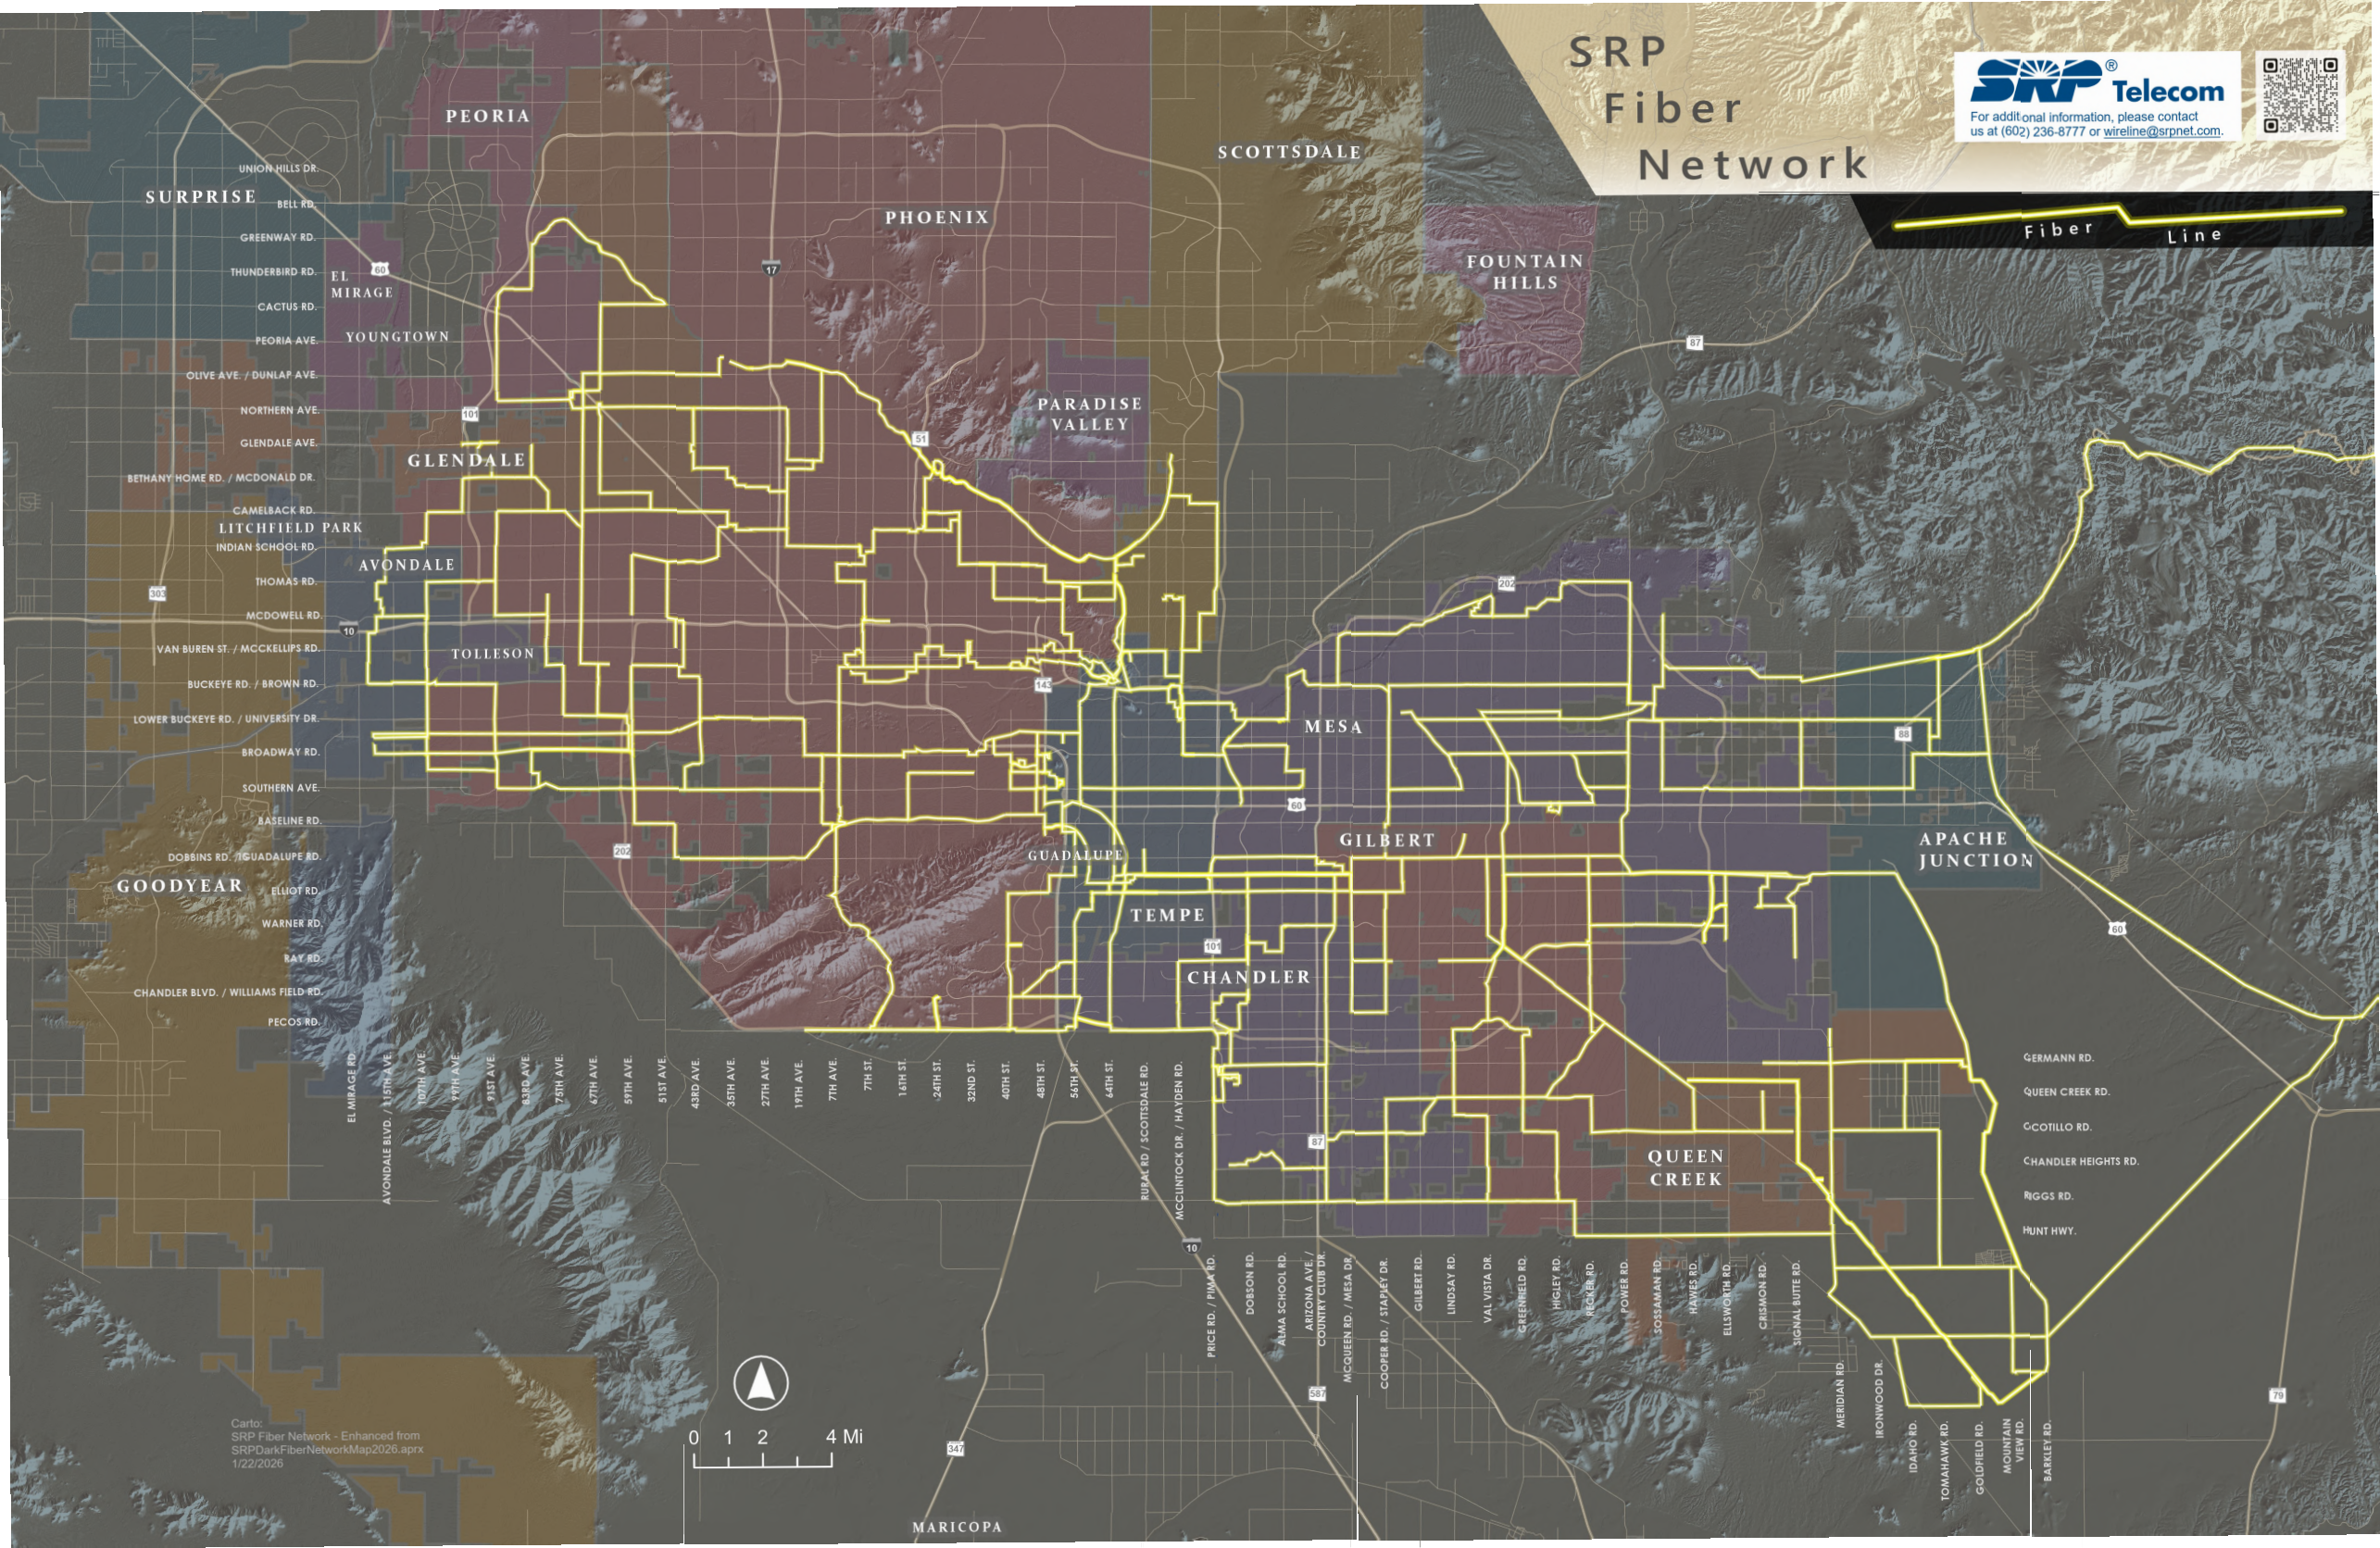

# SRP Fiber Network

**SRP Telecom**  
For additional information, please contact us at (602) 236-8777 or [wireline@srpnet.com](mailto:wireline@srpnet.com).

SURPRISE

PEORIA

SCOTTSDALE

PHOENIX

FOUNTAIN HILLS

YOUNGTOWN

GLENDALE

PARADISE VALLEY

AVONDALE

TOLLESON

MESA

GOODYEAR

GUADALUPE

GILBERT

APACHE JUNCTION

TEMPE

CHANDLER

QUEEN CREEK

Carto:  
SRP Fiber Network - Enhanced from  
SRPDarkFiberNetworkMap2026.aprx  
1/22/2026

MARICOPA