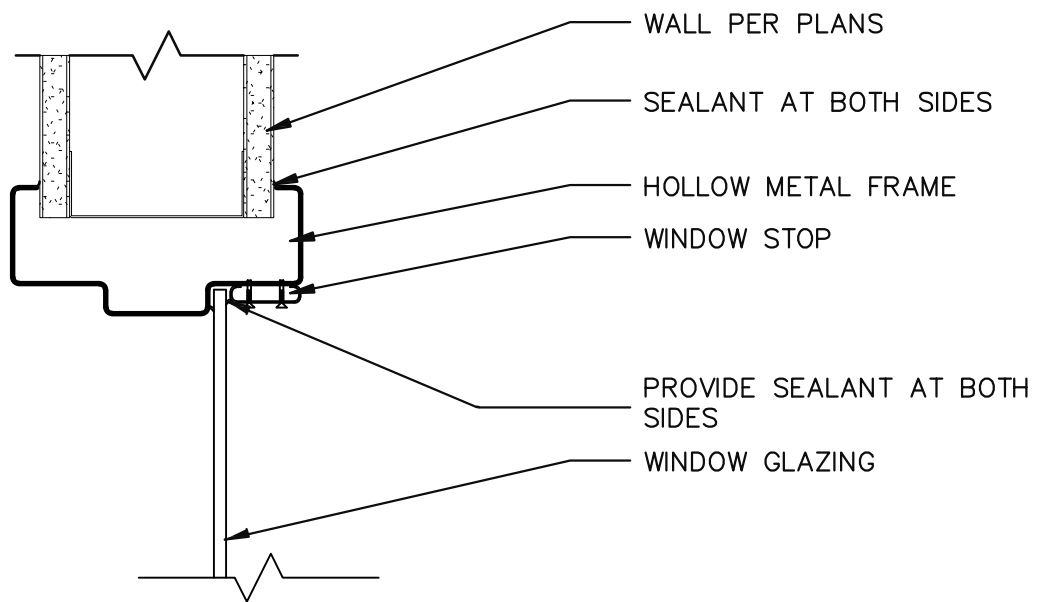

REFER TO H. M. FRAME PROFILES
FOR MORE INFORMATION

HOLLOW METAL WINDOW HEADER

REV. NO. 001

REV. DATE : 01-22-2021

DRAWN BY : NBS

DWG. NO.

AD-12

SCALE : 3' = 1'-0"