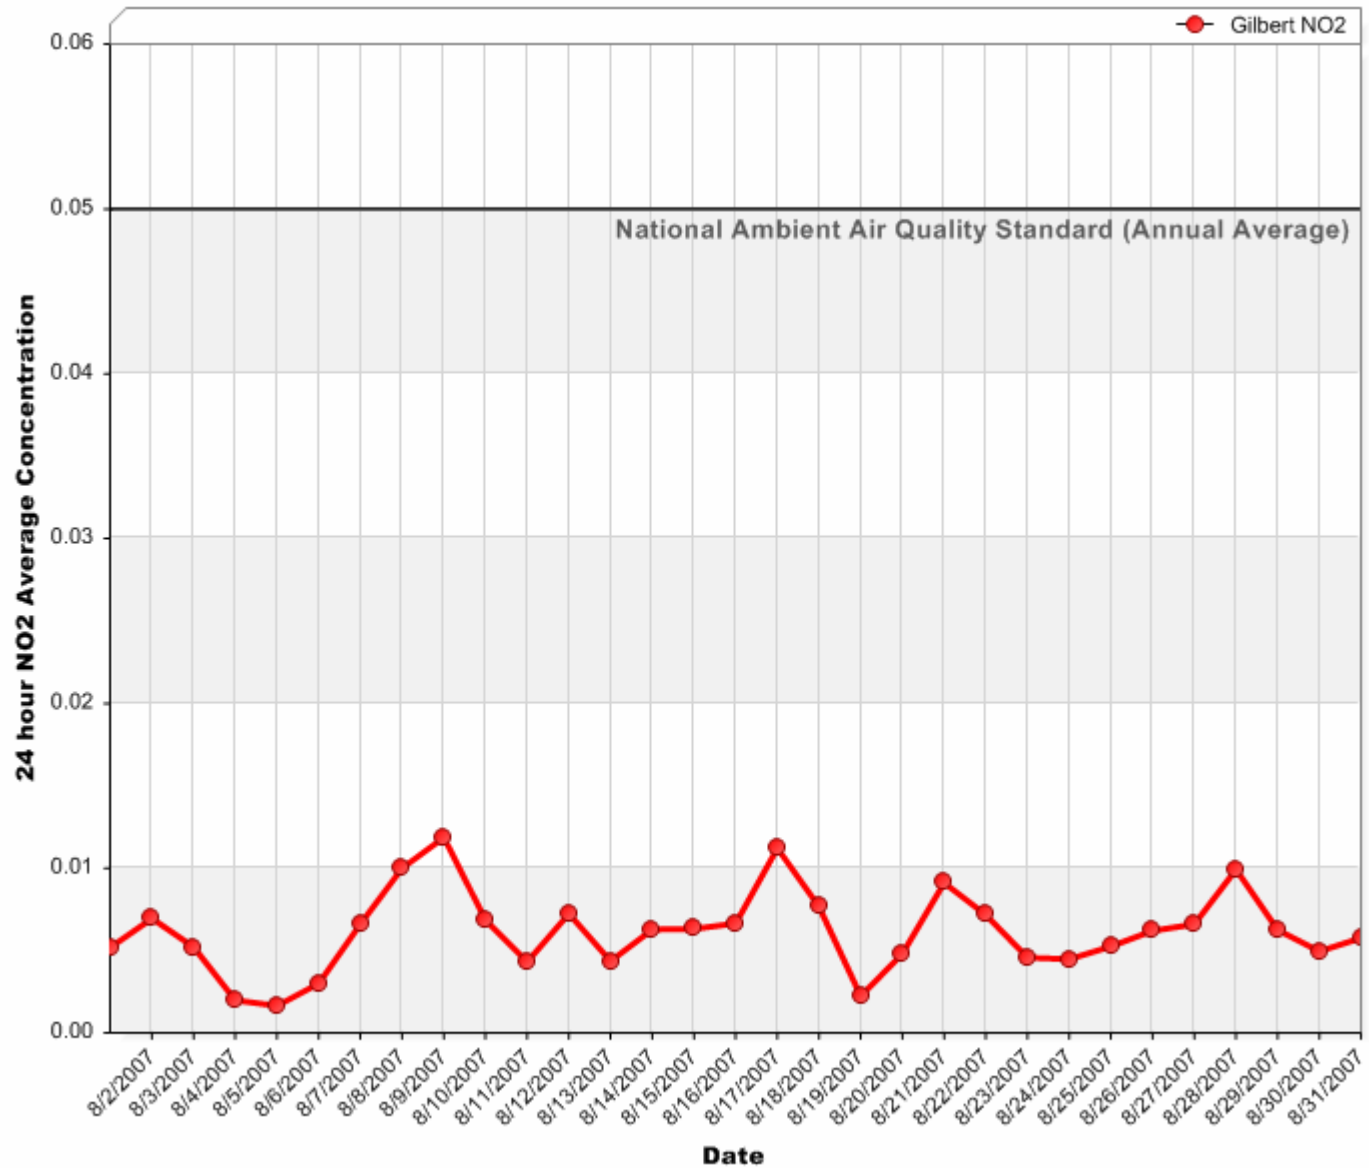

Gilbert Air Quality Station

24 Hour Nitrogen Dioxide (NO₂) Averages

August 2007