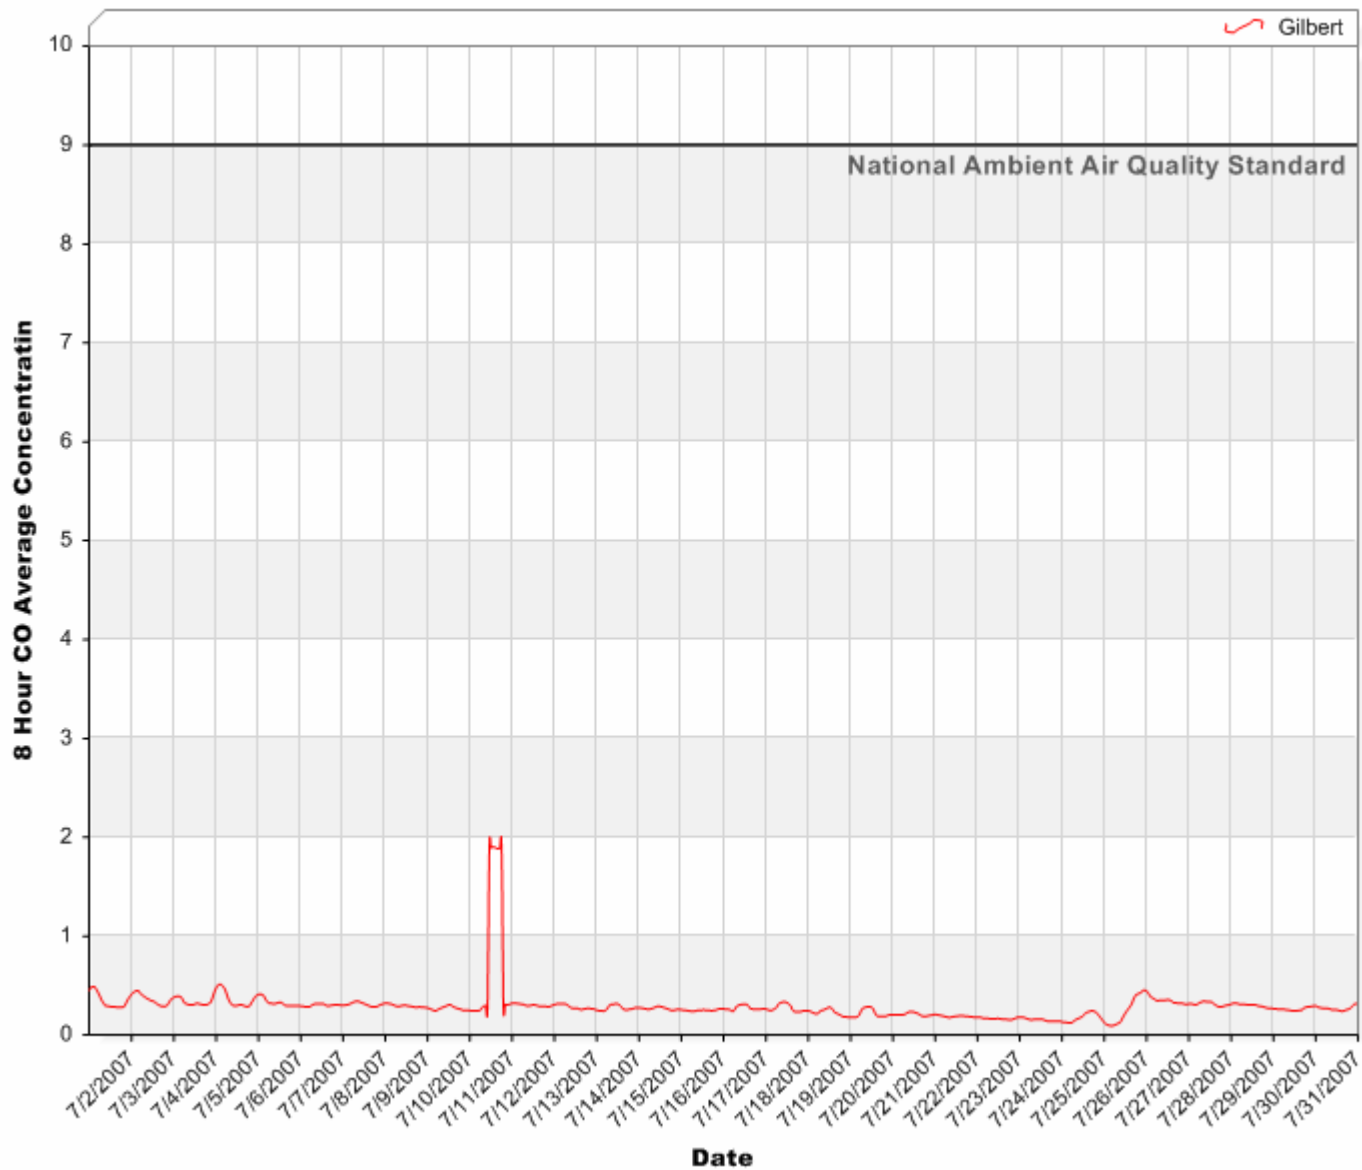

Gilbert Air Quality Station

8 Hour Rolling Ozone (O₃) Averages

July 2007