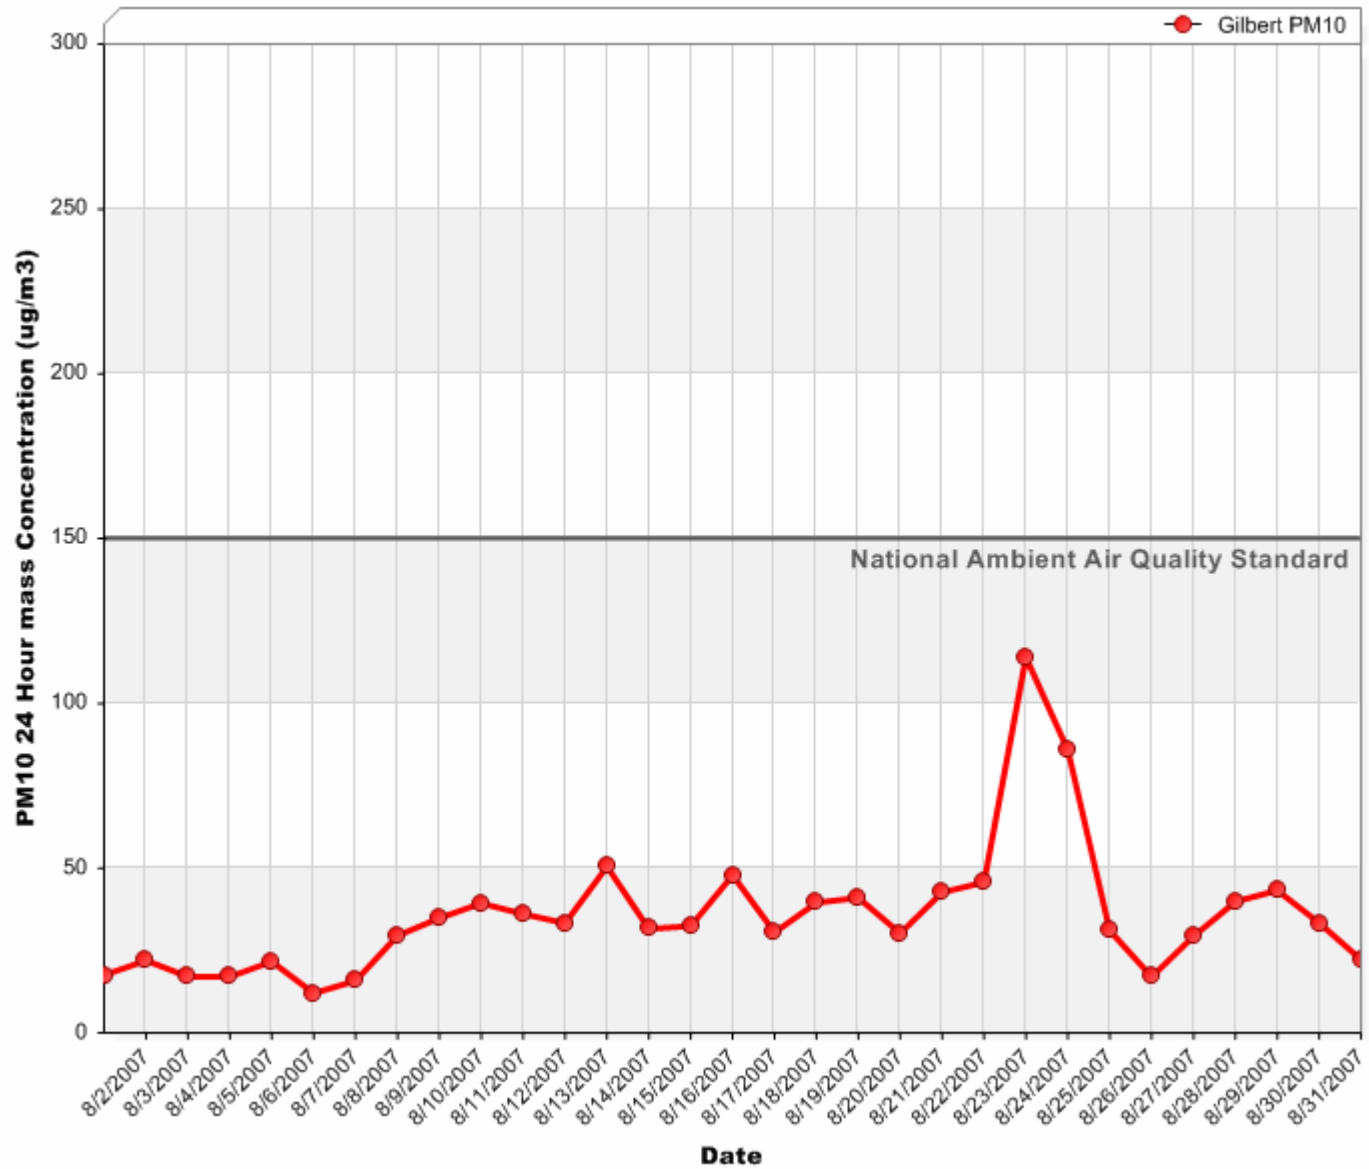

Gilbert Air Quality Station

24 Hour PM₁₀ Averages

August 2007