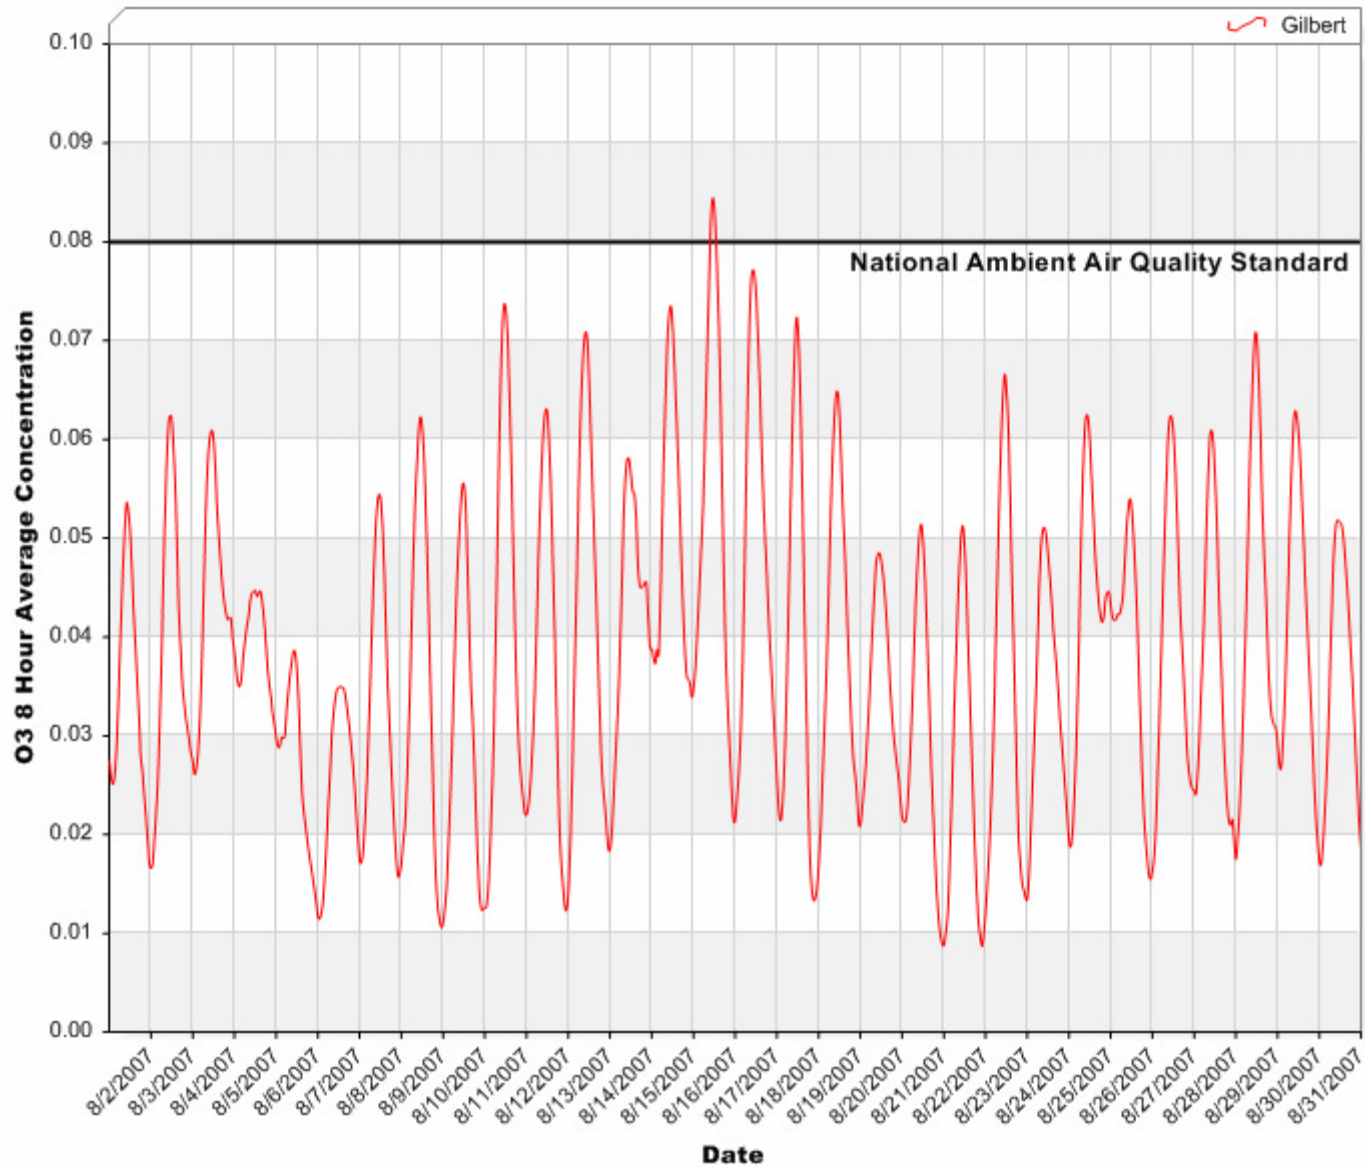

Gilbert Air Quality Station

8 Hour Rolling Carbon Monoxide (CO) Averages

August 2007