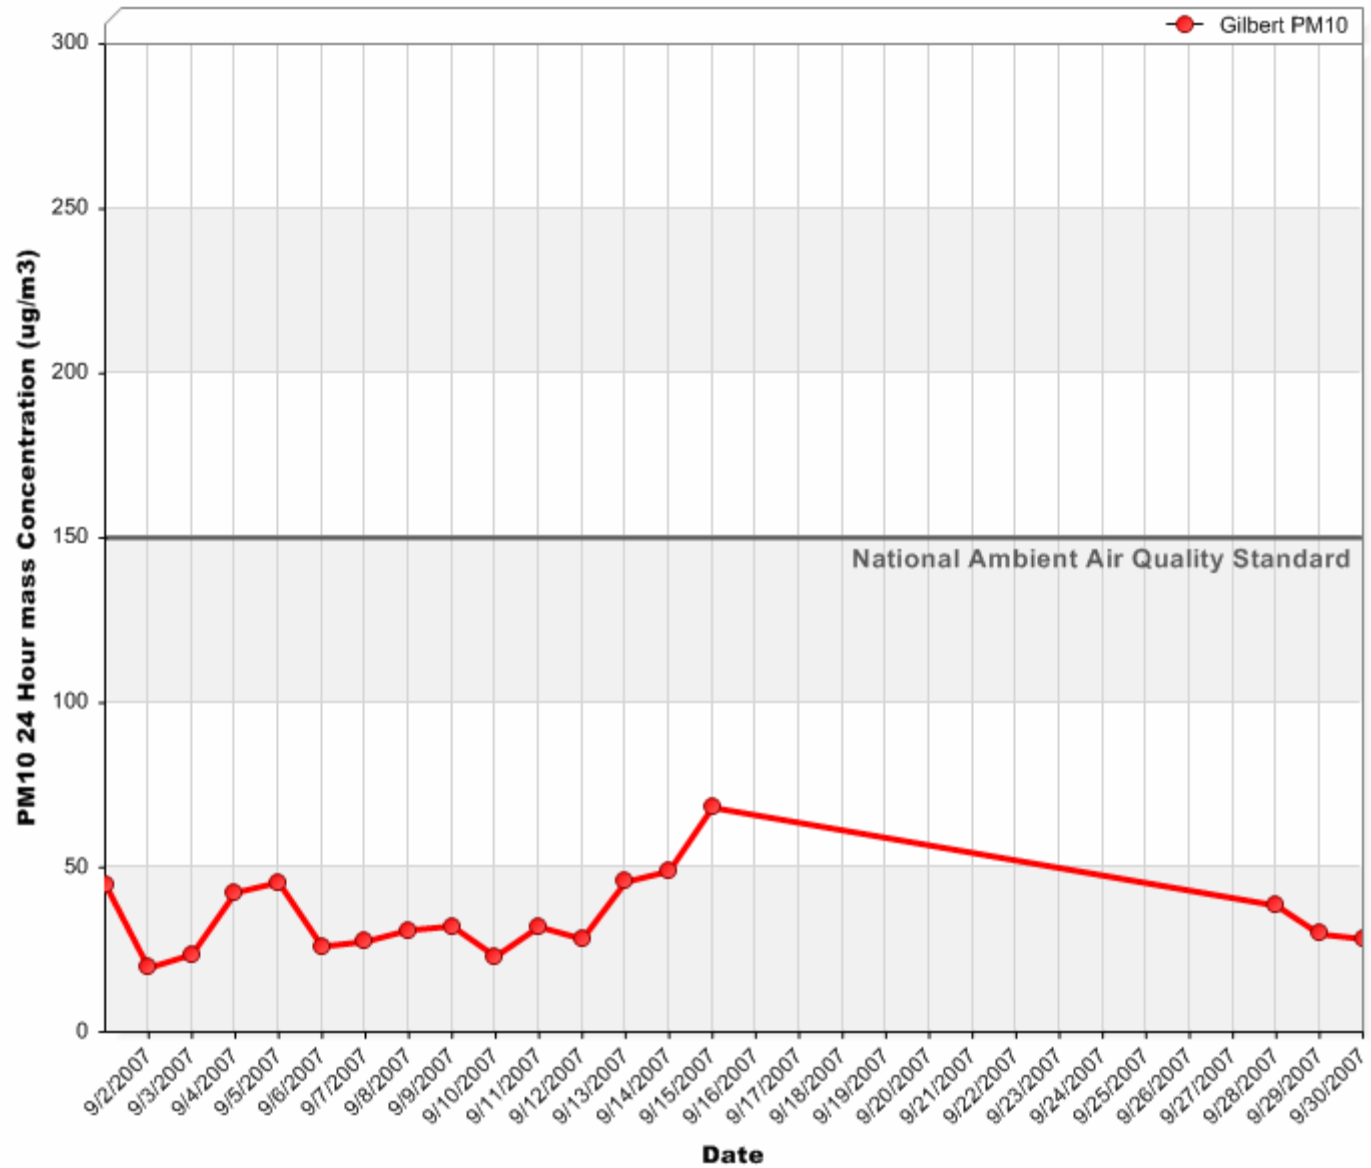

## 24 Hour PM<sub>10</sub> Averages

August 2007

# Gilbert Air Quality Station

## 24 Hour PM<sub>10</sub> Averages

September 2007- (station out of service 9/15 to 9/28)