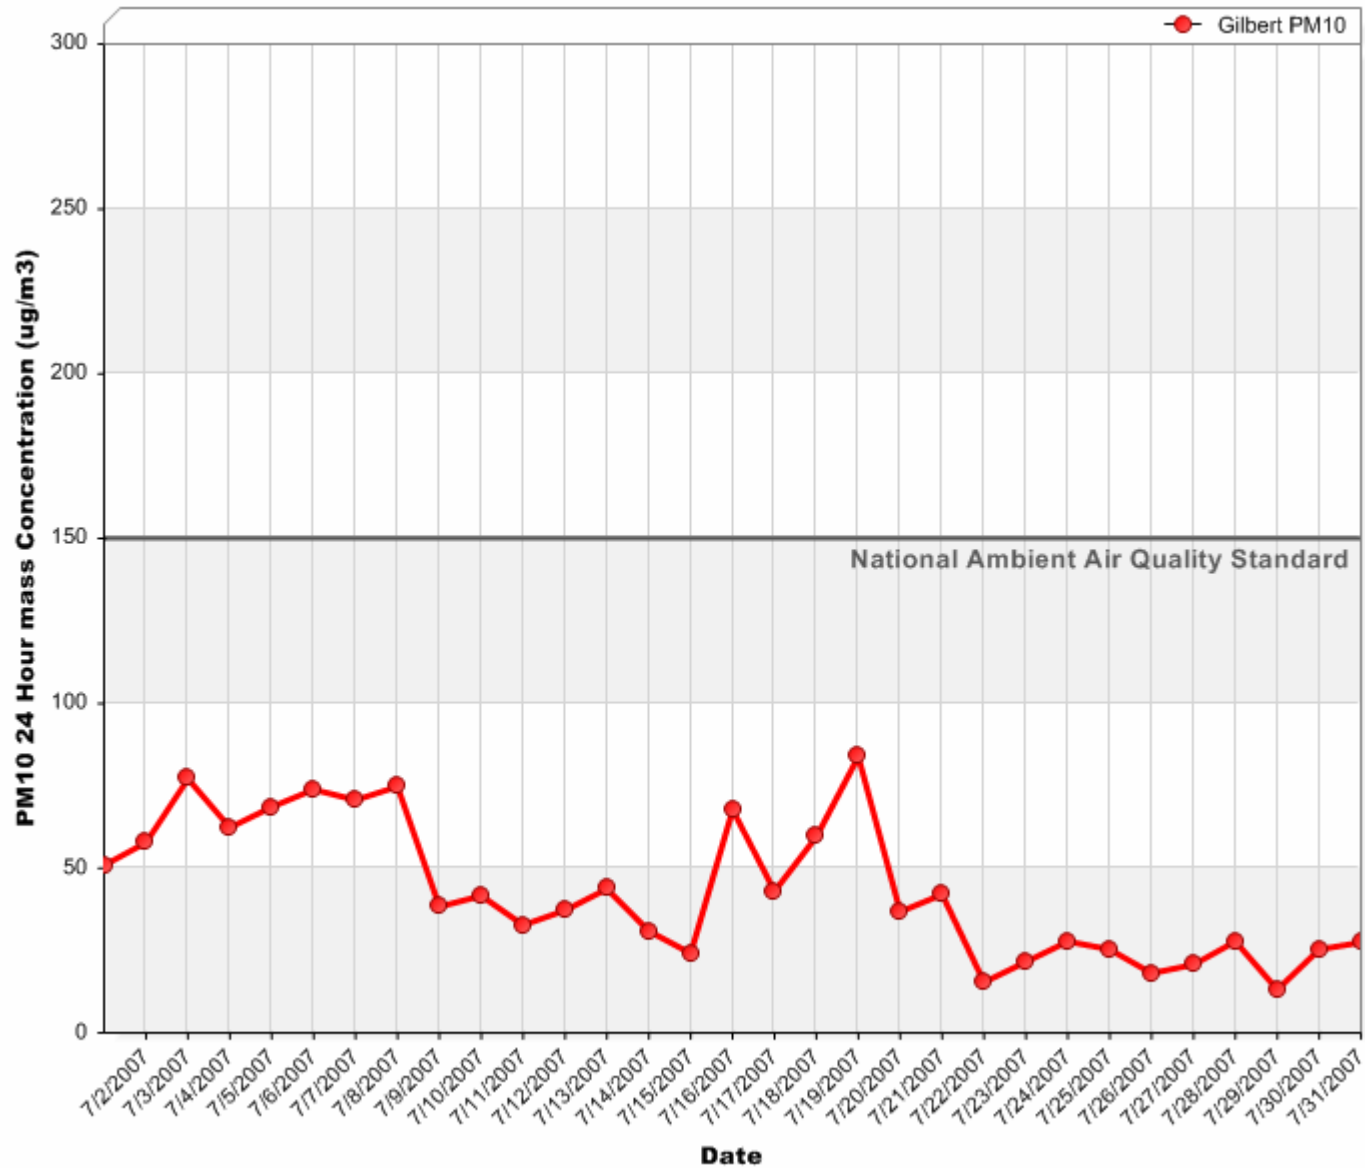

# Gilbert Air Quality Station

## 24 Hour PM<sub>10</sub> Averages

July 2007