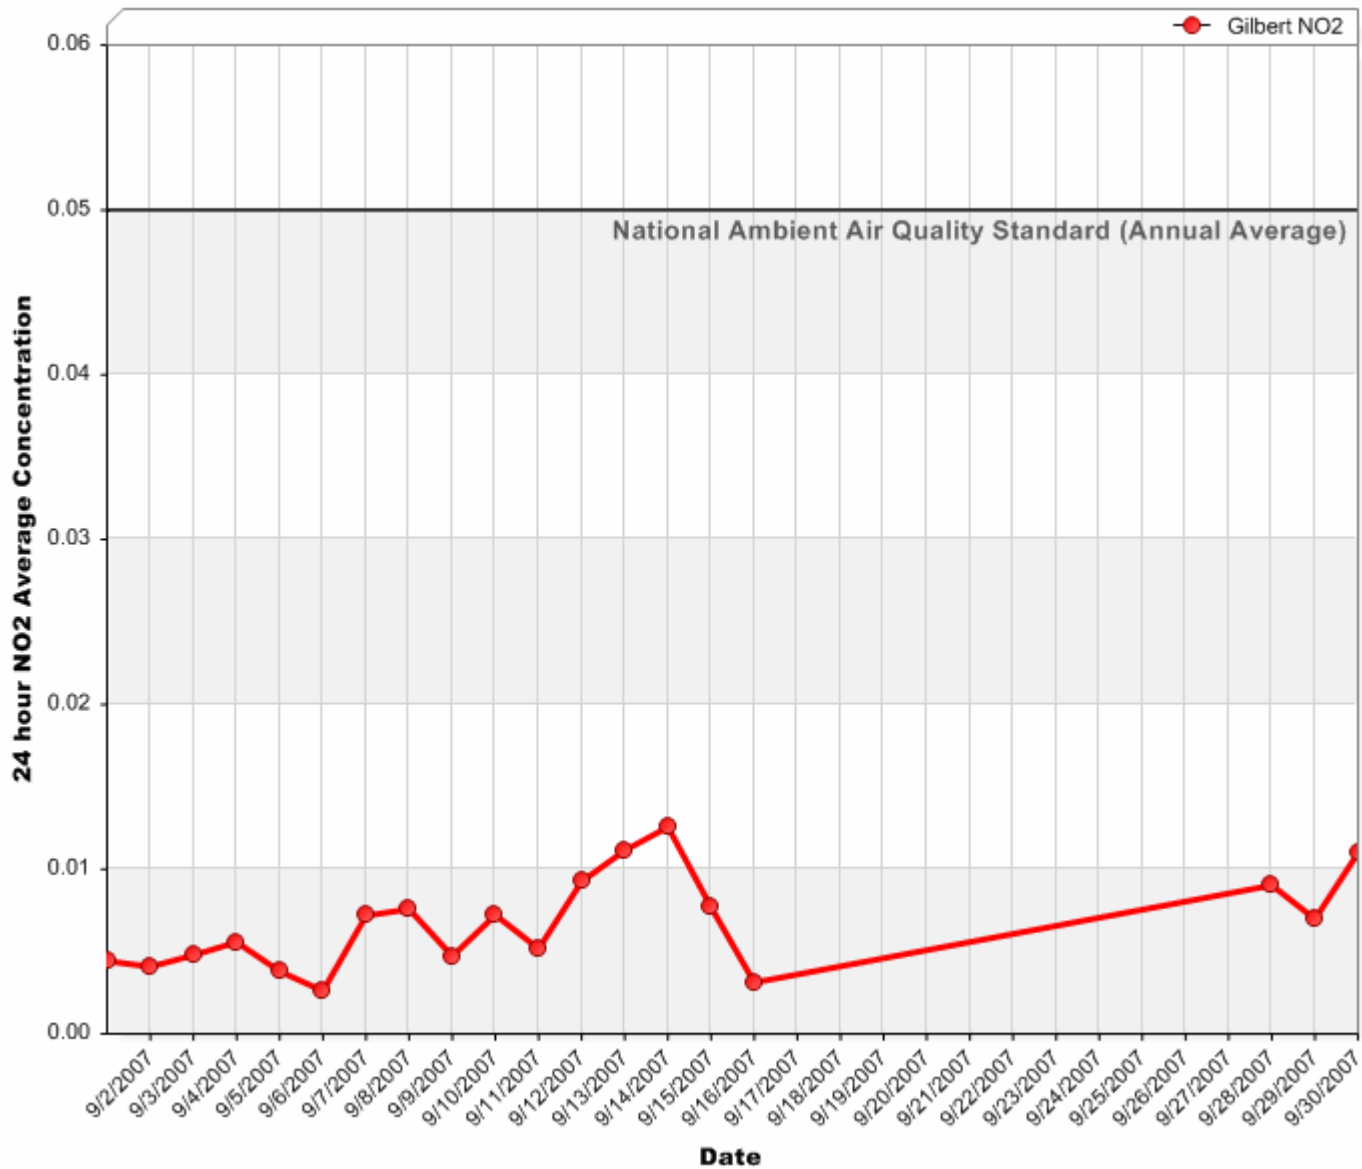

Gilbert Air Quality Station

24 Hour Nitrogen Dioxide (NO₂) Averages

September 2007 - (station out of service 9/16 to 9/28)