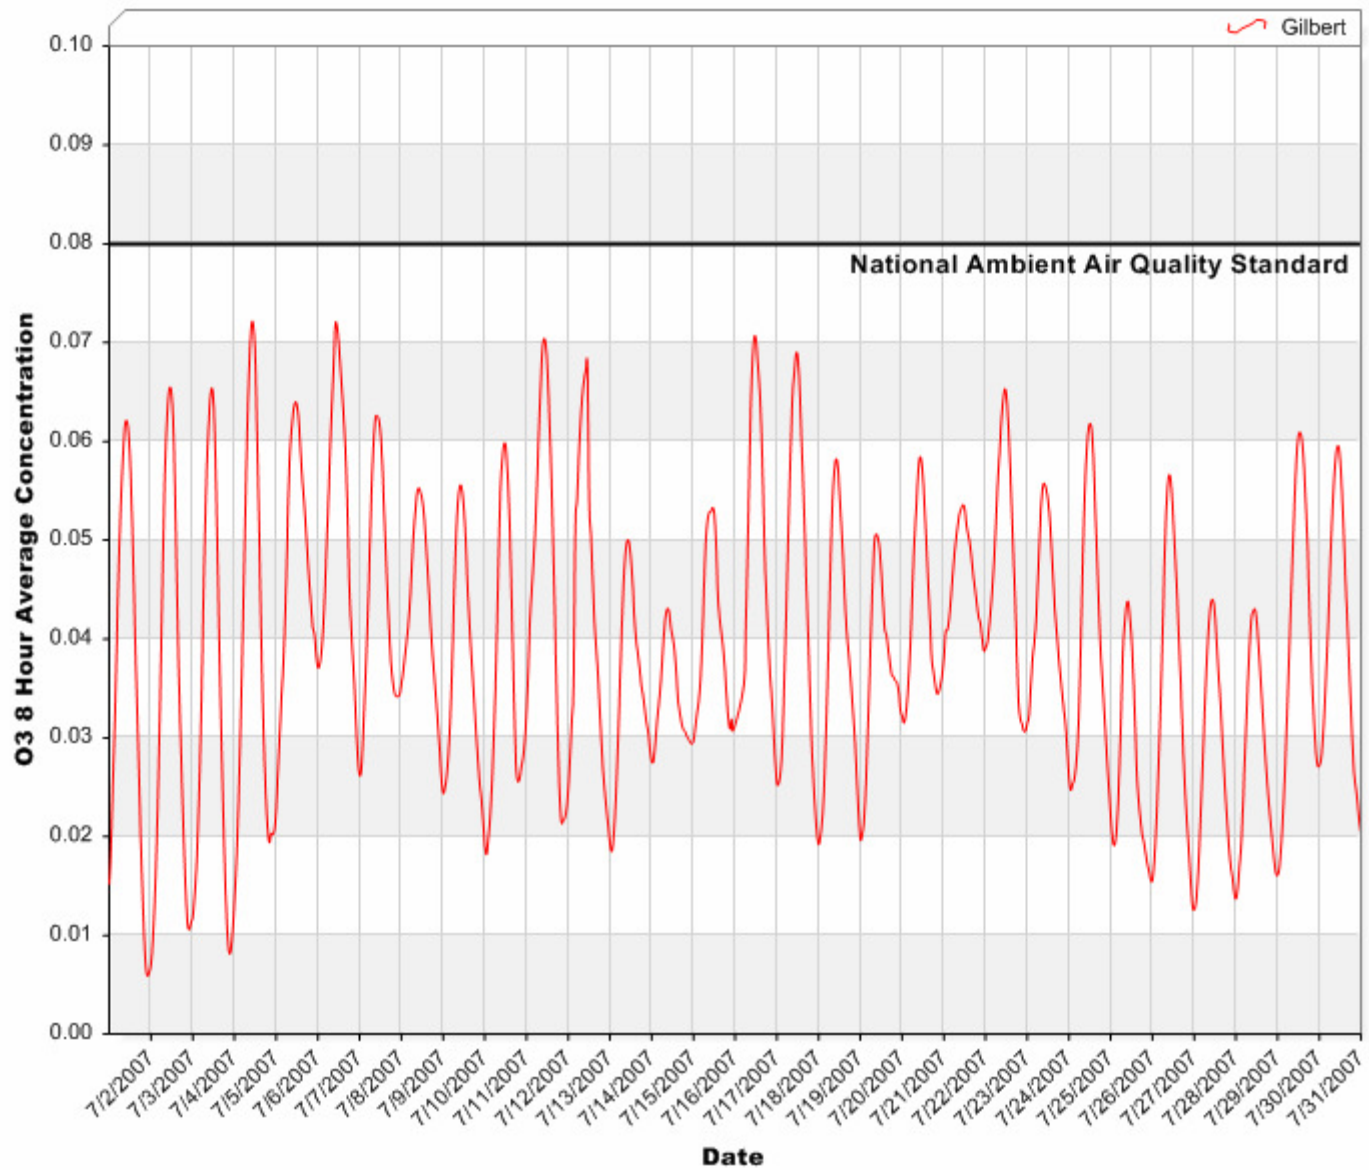

Gilbert Air Quality Station

8 Hour Rolling Carbon Monoxide (CO) Averages

July 2007