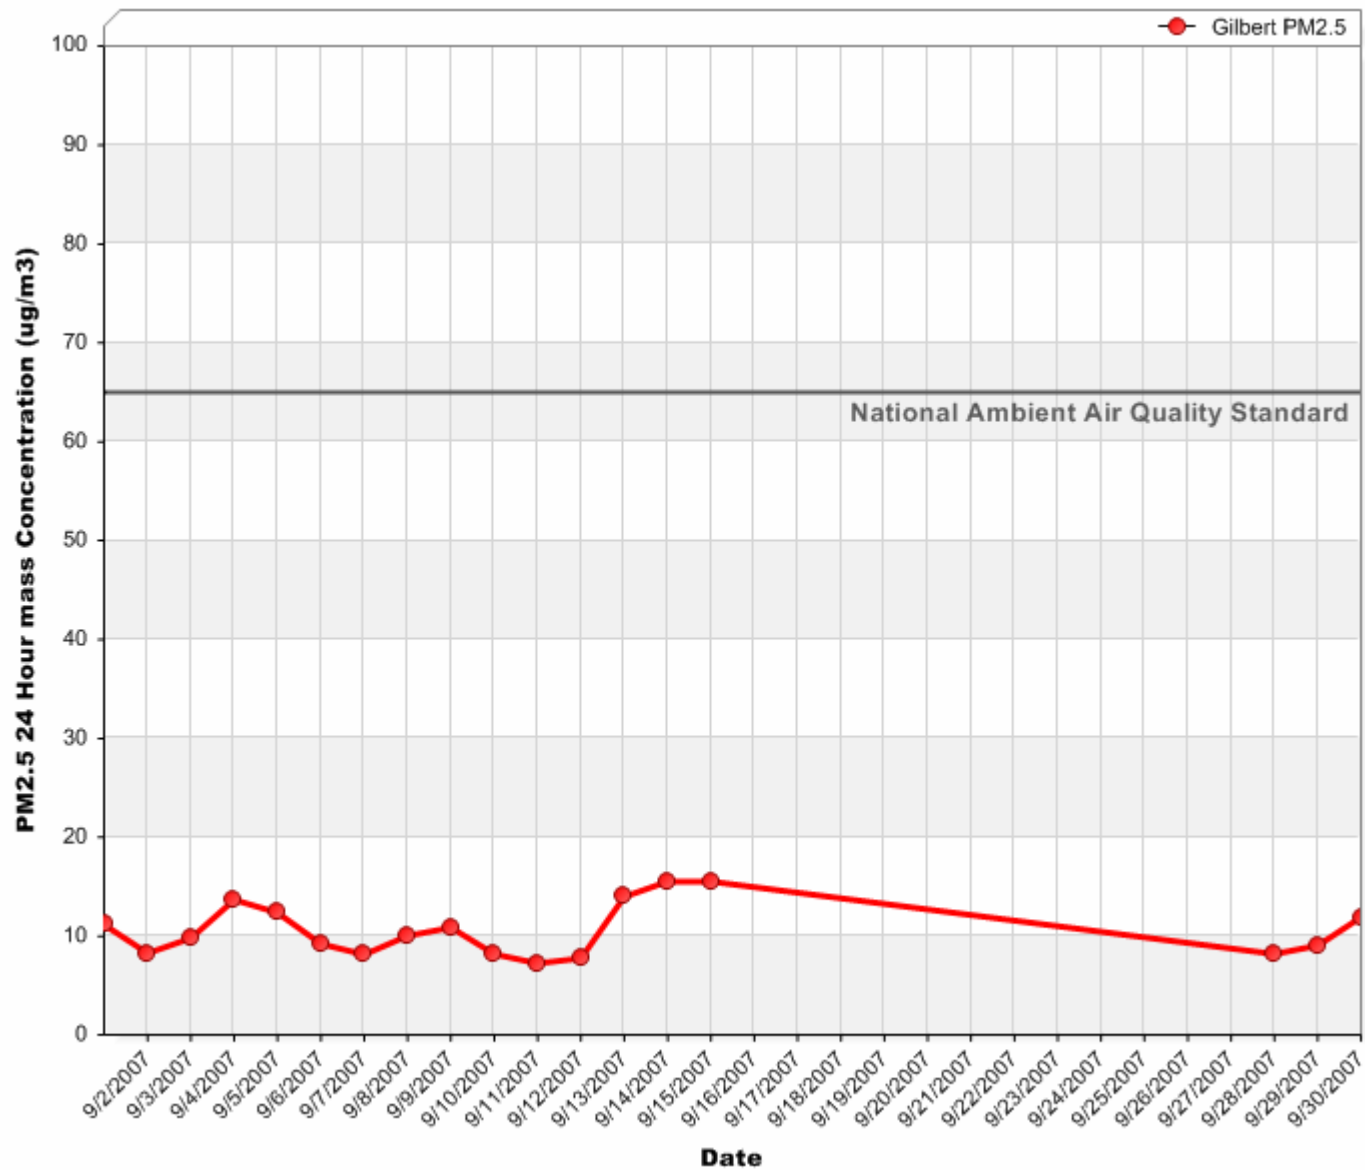

Gilbert Air Quality Station

24 Hour PM_{2.5} Averages

September 2007 - (station out of service 9/15 to 9/28)