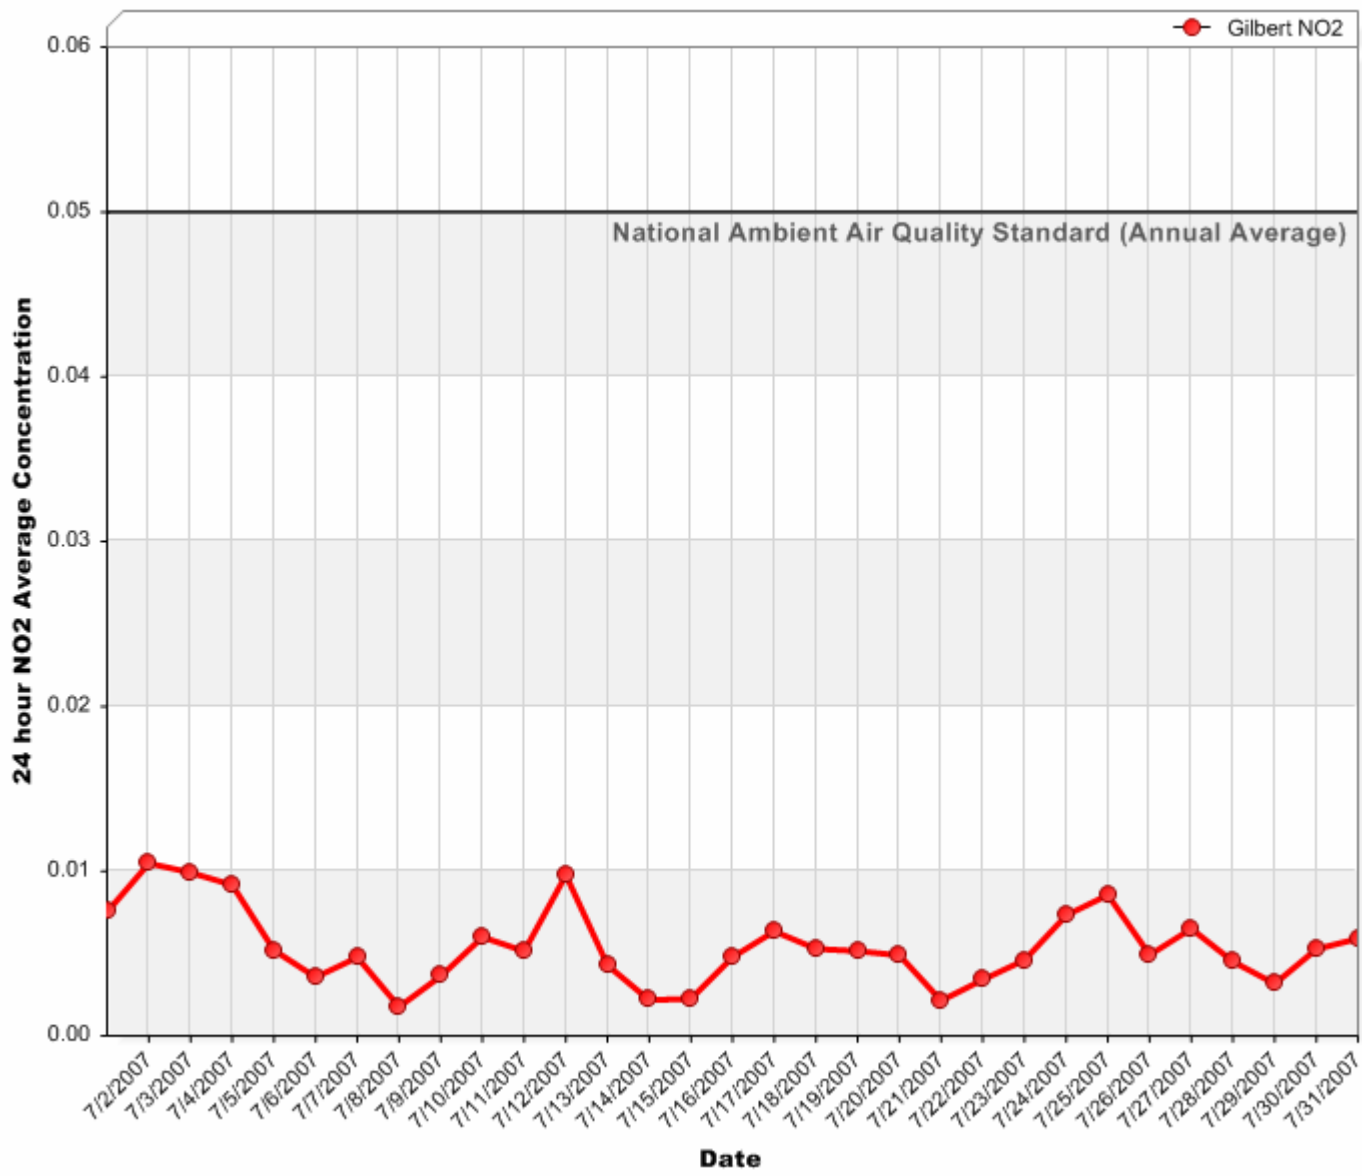

Gilbert Air Quality Station

24 Hour Nitrogen Dioxide (NO₂) Averages

July 2007