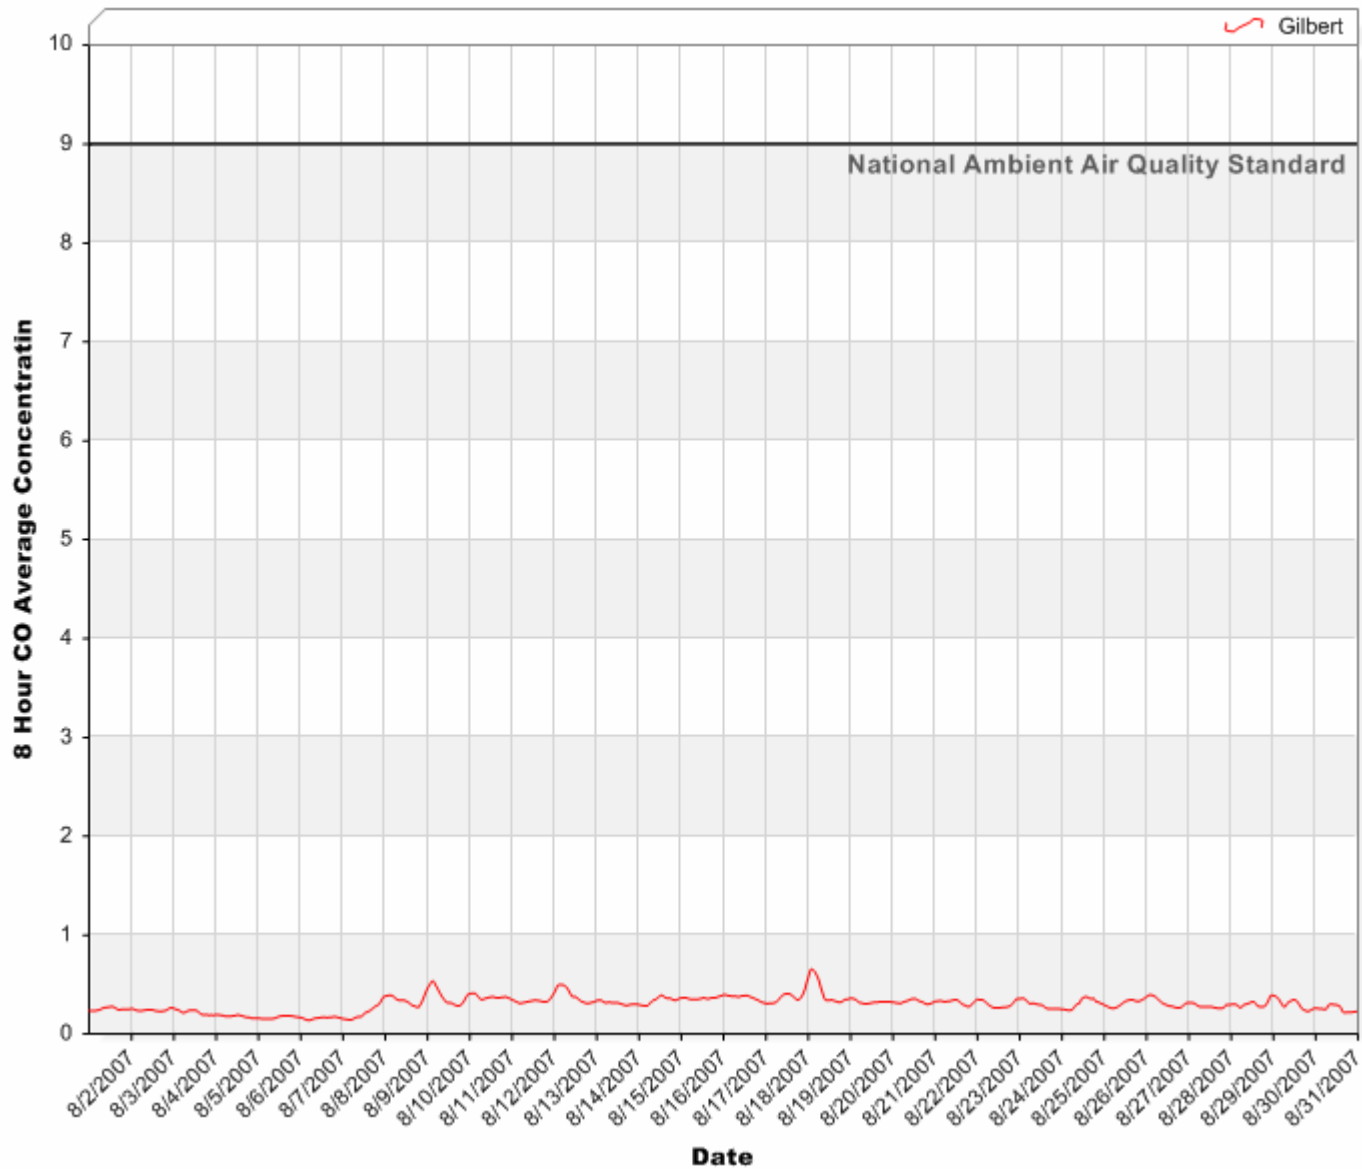

Gilbert Air Quality Station

8 Hour Rolling Ozone (O₃) Averages

August 2007