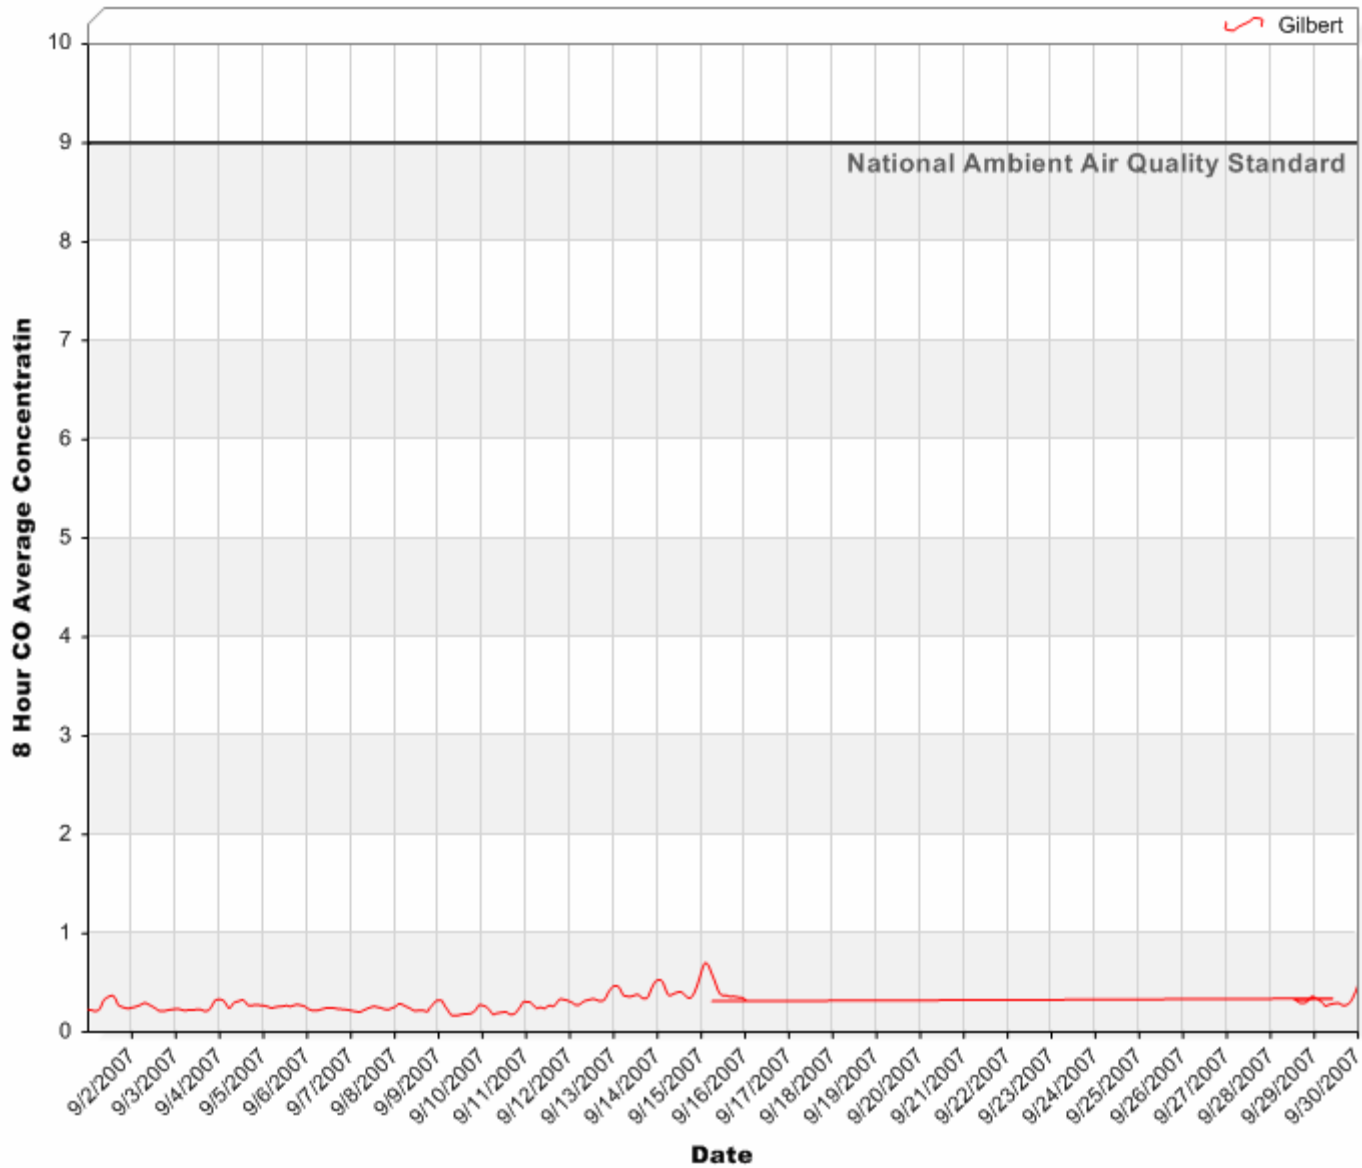

Gilbert Air Quality Station

8 Hour Rolling Ozone (O₃) Averages

September 2007 - (station out of service 9/16 to 9/28)