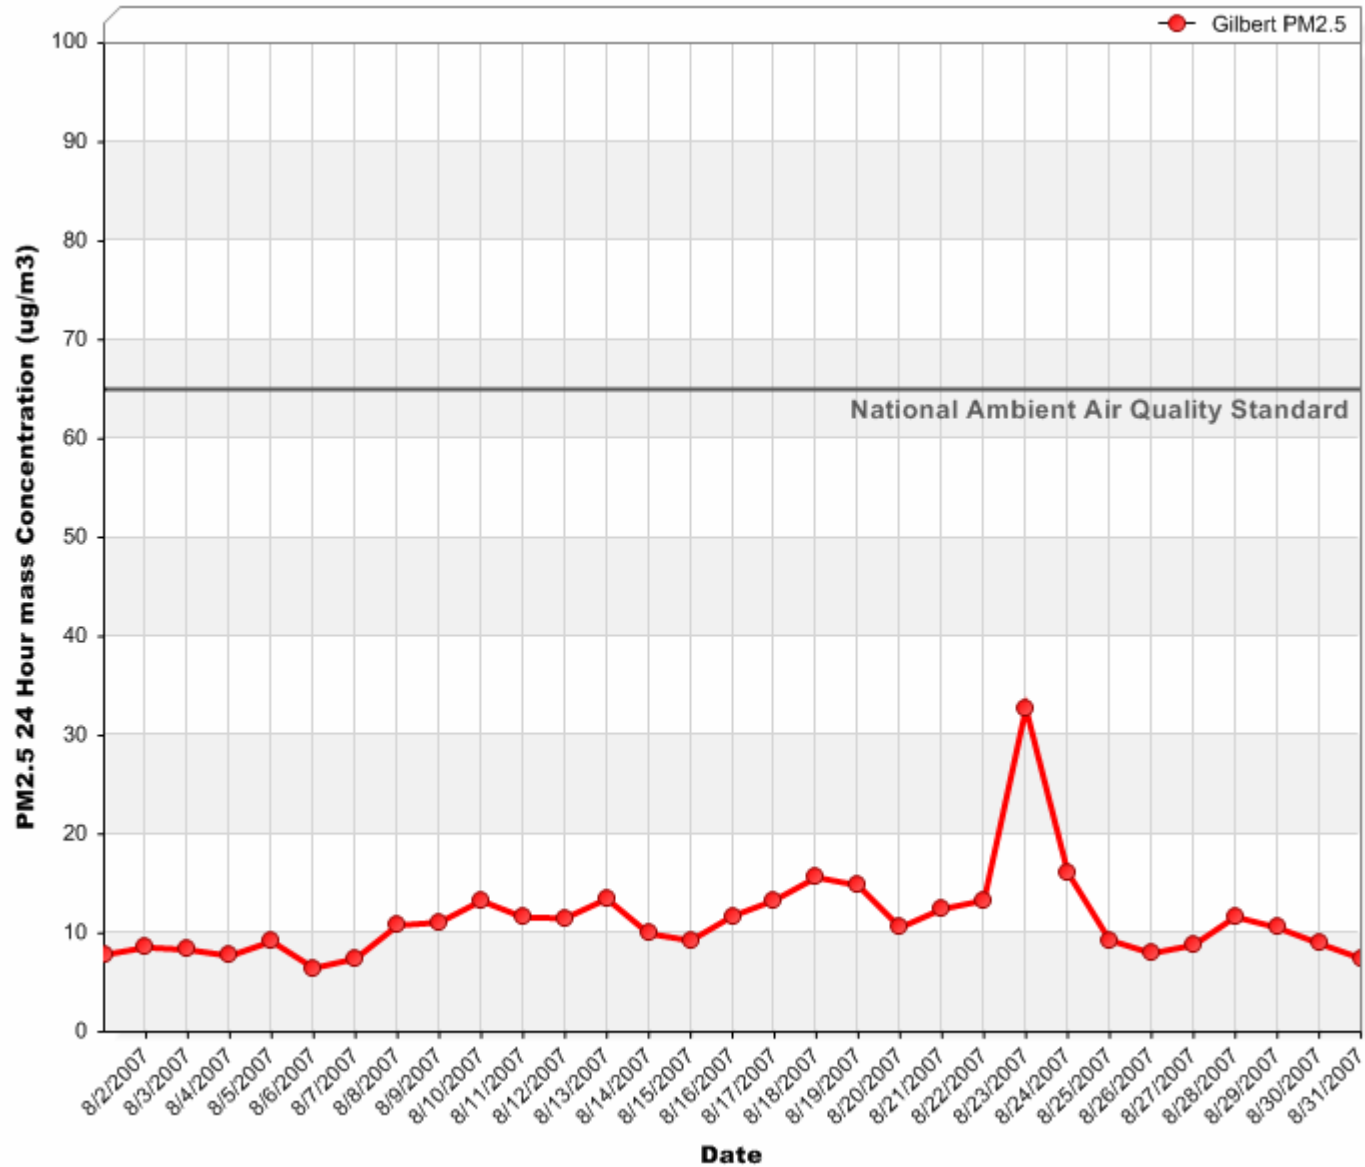

Gilbert Air Quality Station

24 Hour PM_{2.5} Averages

August 2007