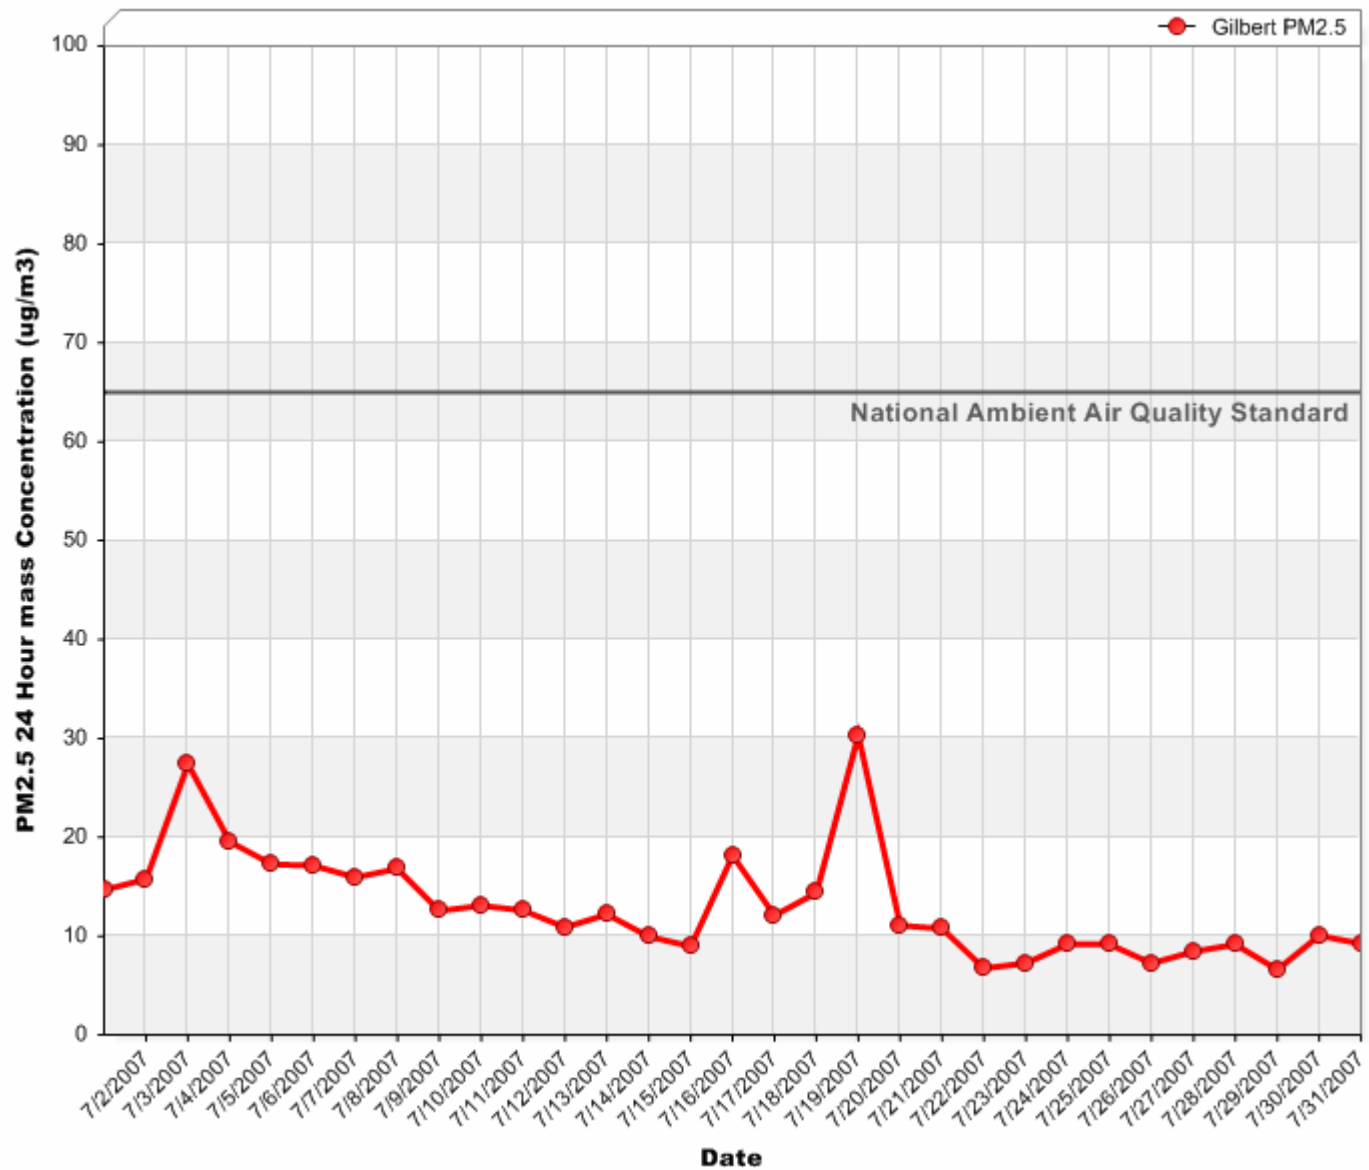

Gilbert Air Quality Station

24 Hour PM_{2.5} Averages

July 2007