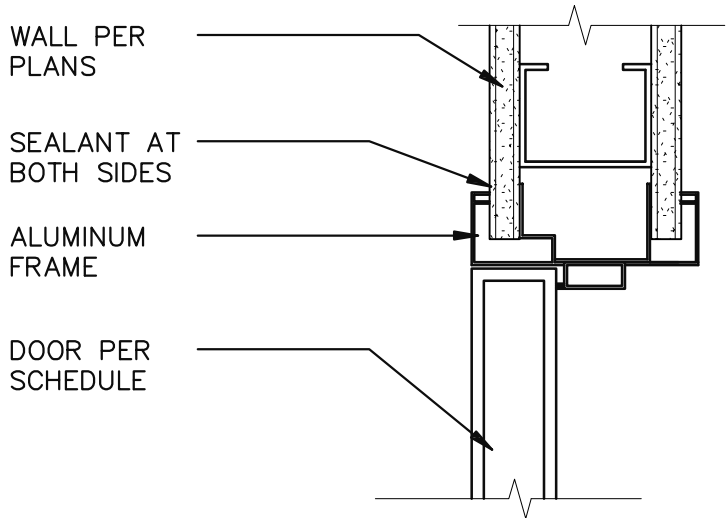

REFER TO A.L. FRAME PROFILES
FOR MORE INFORMATION

ALUMINUM DOOR HEADER

REV. NO. 001	DWG. NO.
REV. DATE : 01-22-21	AD-01
DRAWN BY : NBS	SCALE : 3' = 1'-0"